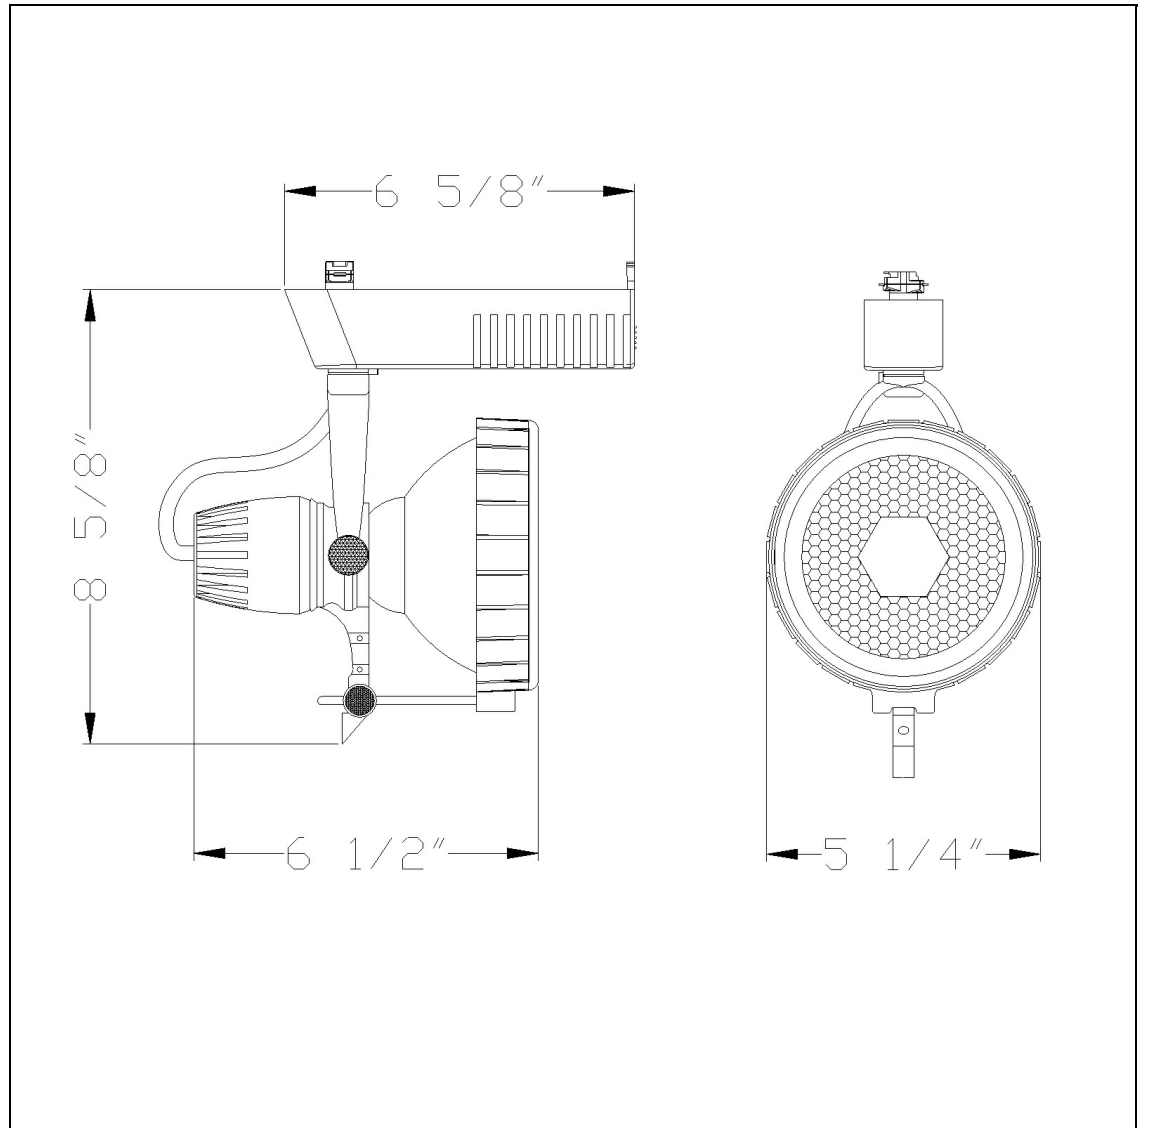

Product No. **HT-959-70-BD-BK**

Description

Metal Halide,70W,Body Only  
Durable Metal Construction  
70W max  
+90 degree from horizontal  
355 Degree Rotation Capability  
Ships in one Carton  
Ships in one Carton

Technical Specifications

<b>UPC</b>	020193067284
<b>Wattage</b>	70W
<b>CRI</b>	N/A
<b>Lumen</b>	N/A
<b>Switch Type</b>	Track
<b>Bulb Base</b>	PAR
<b>Number of Lights</b>	1
<b>Color</b>	Black
<b>Base Color</b>	Black