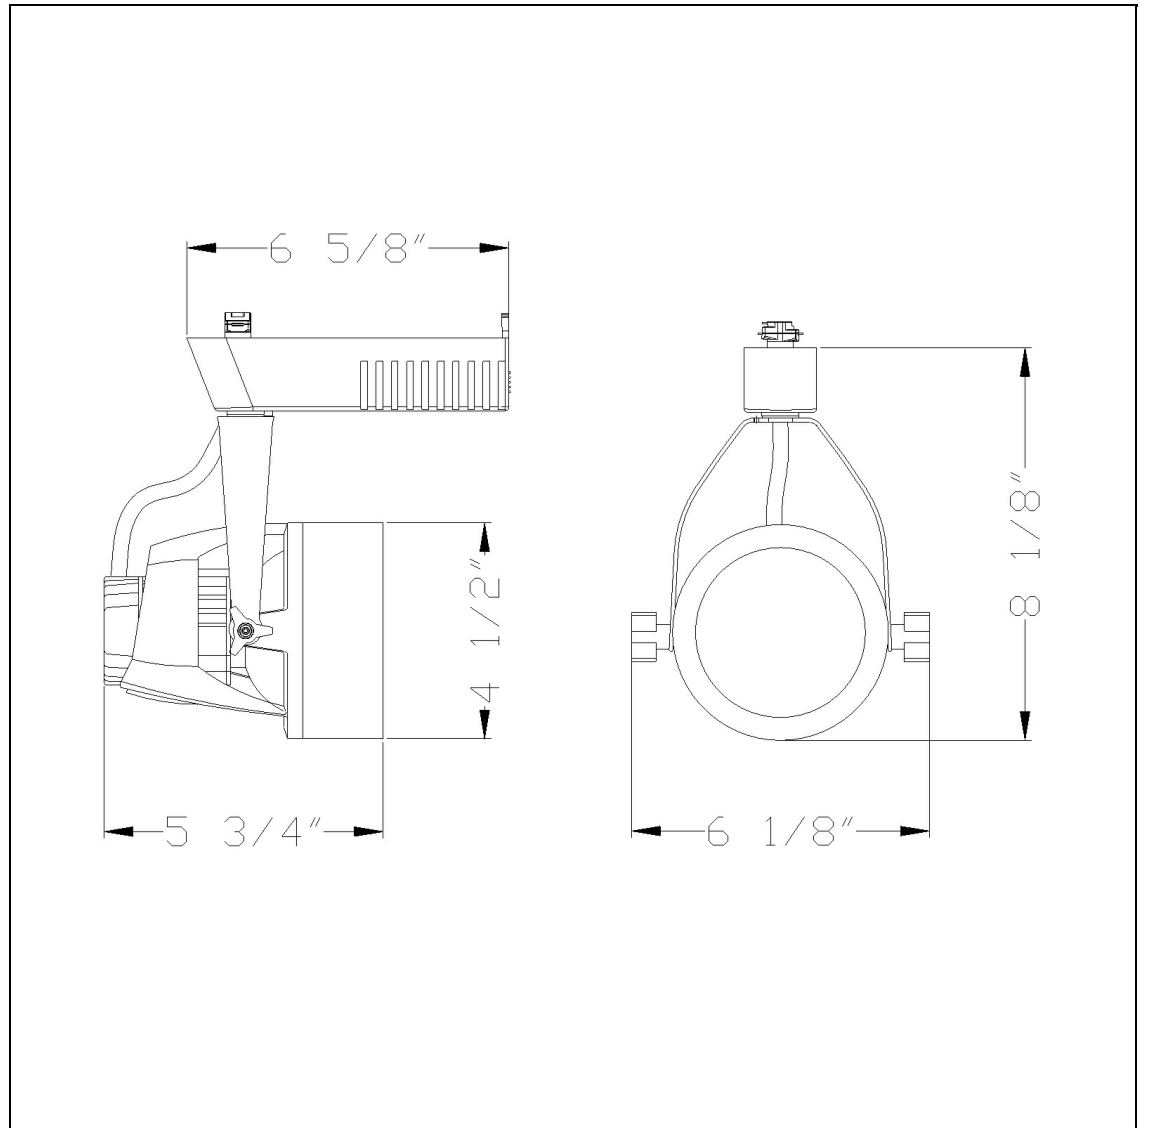

Product No. **HT-961-39W-BK**

Description

Mh, T6, 35W Track Head
Durable Metal Construction
120V, 39W max.
+90 degree from horizontal
355 Degree Rotation Capability
Ships in one Carton
Ships in one Carton

Technical Specifications

UPC	020193067284
Wattage	39W
CRI	N/A
Lumen	N/A
Switch Type	Track
Bulb Base	Metal
Number of Lights	1
Color	Black
Base Color	Black