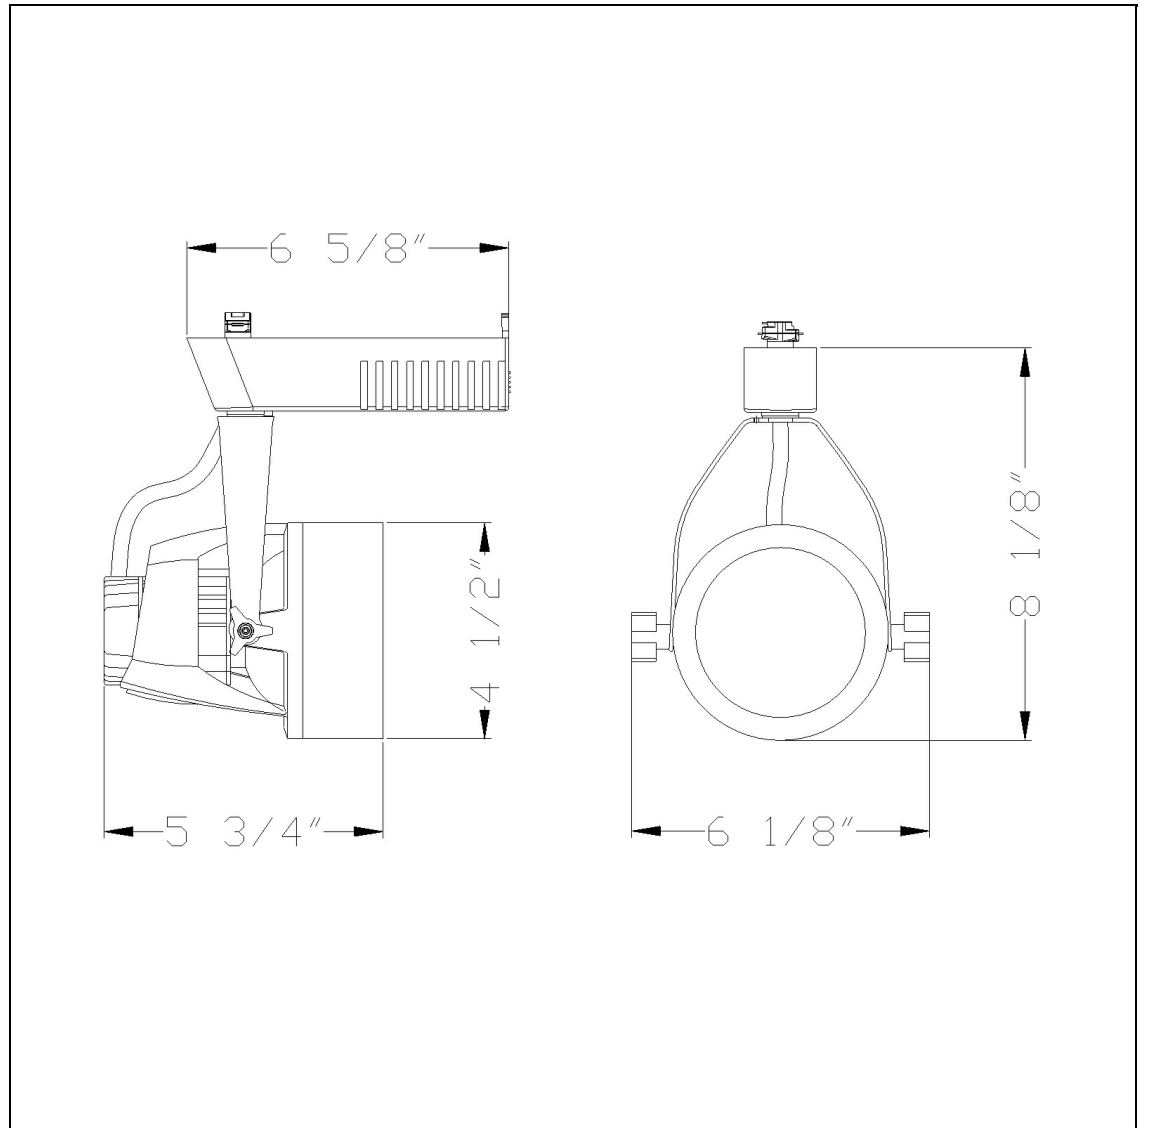

Product No. **HT-961-39W-PWH**

Description

Mh, T6, 35W Track Head  
Durable Metal Construction  
120V, 39W max.  
+90 degree from horizontal  
355 Degree Rotation Capability  
Ships in one Carton  
Ships in one Carton

Technical Specifications

|                         |              |
|-------------------------|--------------|
| <b>UPC</b>              | 020193067284 |
| <b>Wattage</b>          | 39W          |
| <b>CRI</b>              | N/A          |
| <b>Lumen</b>            | N/A          |
| <b>Switch Type</b>      | Track        |
| <b>Bulb Base</b>        | Metal        |
| <b>Number of Lights</b> | 1            |
| <b>Color</b>            | White        |
| <b>Base Color</b>       | White        |