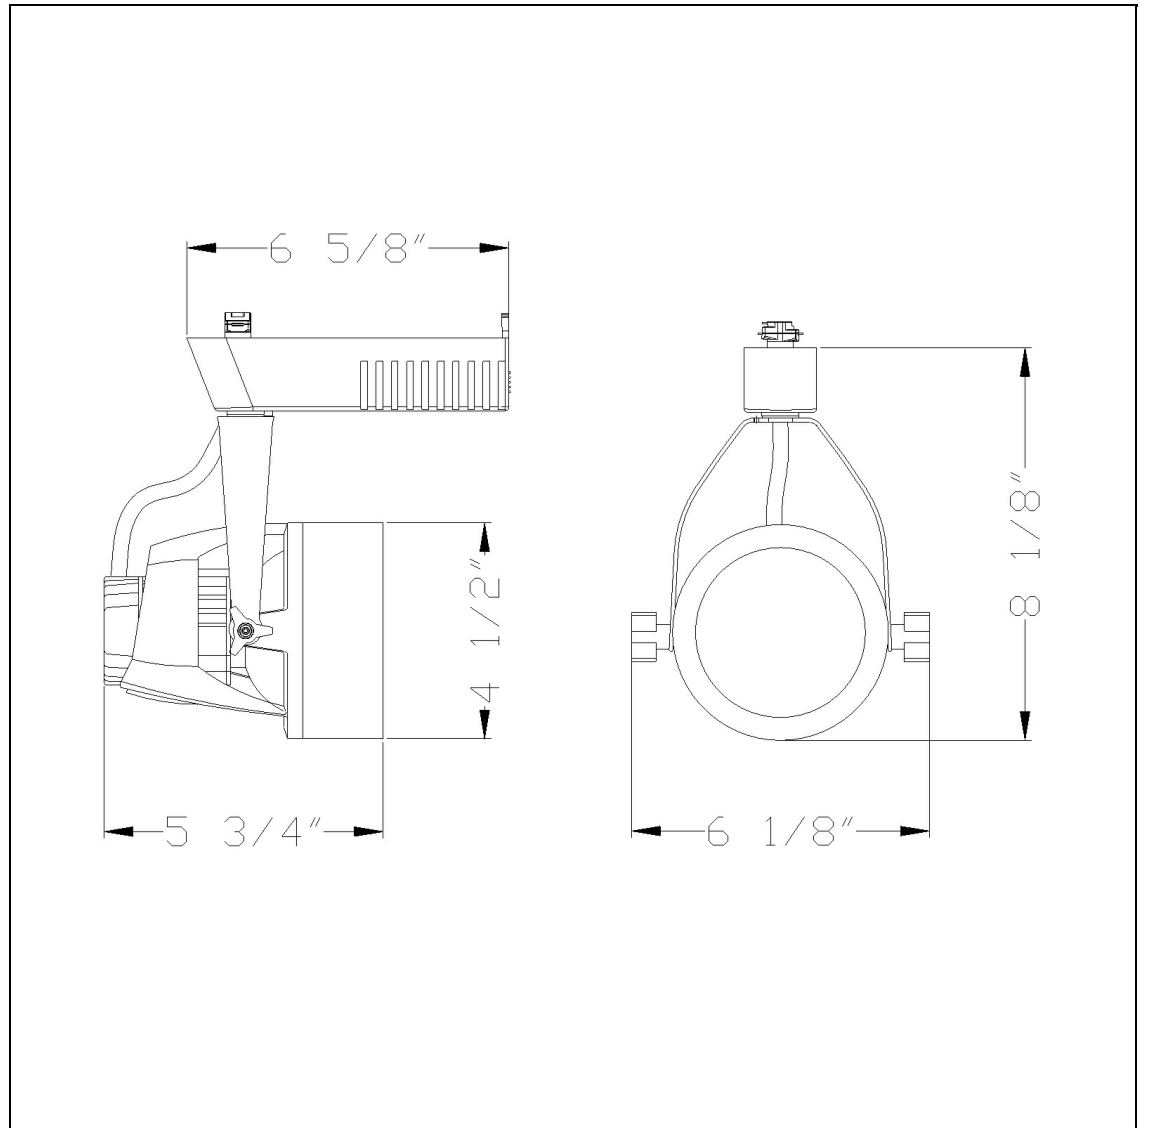

Product No. **HT-961-70W-BK**

Description

Mh, T6, 70W Track Head
Durable Metal Construction
120V, 70W max.
+90 degree from horizontal
355 Degree Rotation Capability
Ships in one Carton
Ships in one Carton

Technical Specifications

UPC	020193067284
Wattage	70W
CRI	N/A
Lumen	N/A
Switch Type	Track
Bulb Base	Metal
Number of Lights	1
Color	Black
Base Color	Black

Carton 1 Dimensions	12.00 x 20.00 x 20.50
Carton 2 Dimensions	0.00 x 0.00 x 20.50
Package Dimensions	L: 20.50 W: 20.00 H: 12.00