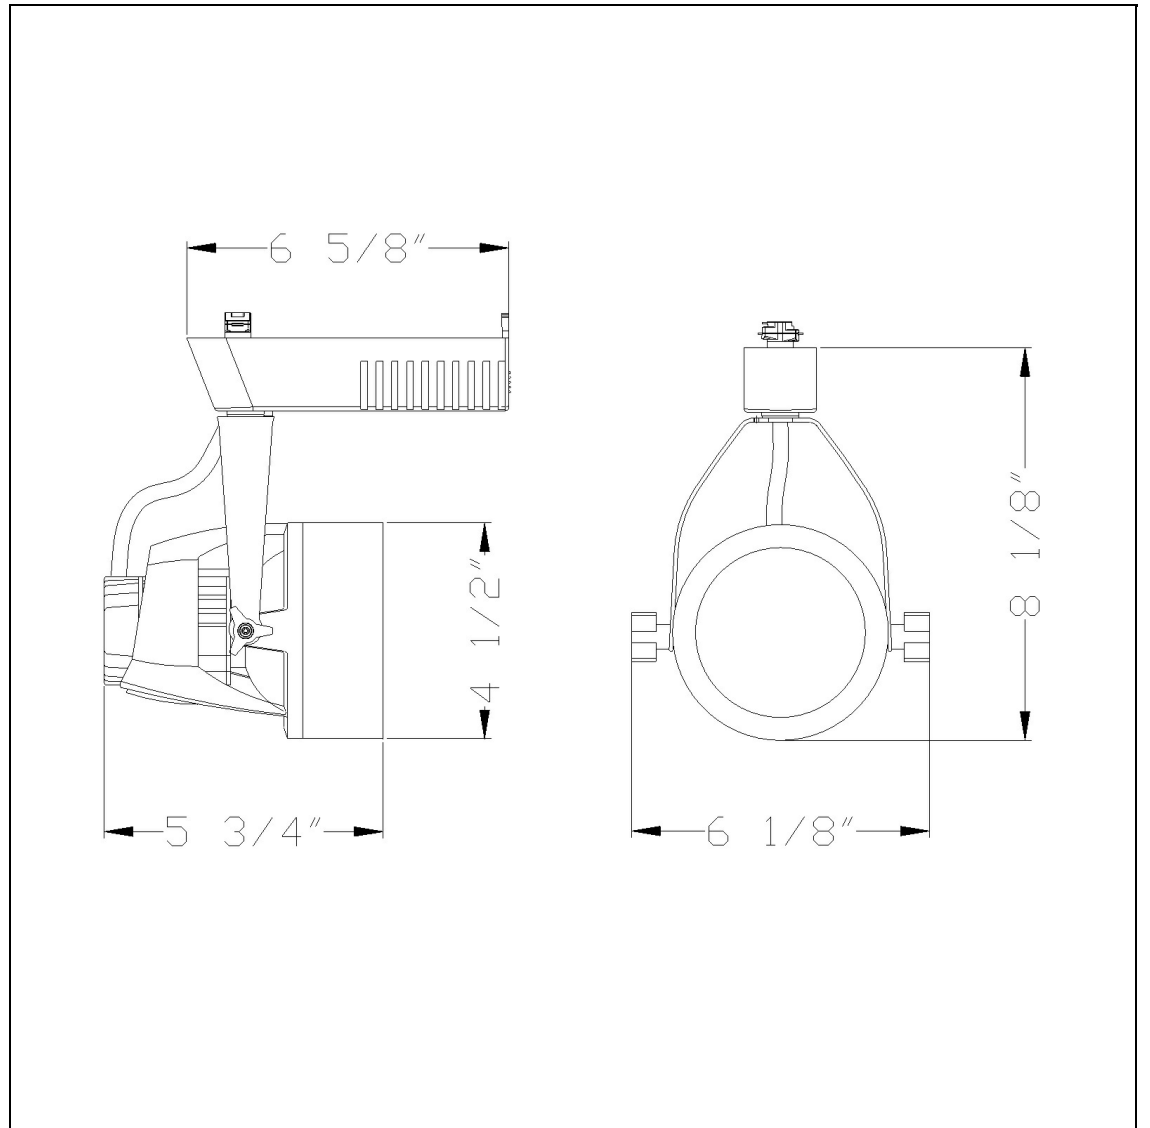

Product No. **HT-961-70W-PWH**

Description

Mh, T6, 70W Track Head
Durable Metal Construction
120V, 70W max.
+90 degree from horizontal
355 Degree Rotation Capability
Ships in one Carton
Ships in one Carton

Technical Specifications

UPC	020193067284
Wattage	70W
CRI	N/A
Lumen	N/A
Switch Type	Track
Bulb Base	Metal
Number of Lights	1
Color	White
Base Color	White

Carton 1 Dimensions	12.00 x 20.00 x 20.50
Carton 2 Dimensions	0.00 x 0.00 x 20.50
Package Dimensions	L: 20.50 W: 20.00 H: 12.00