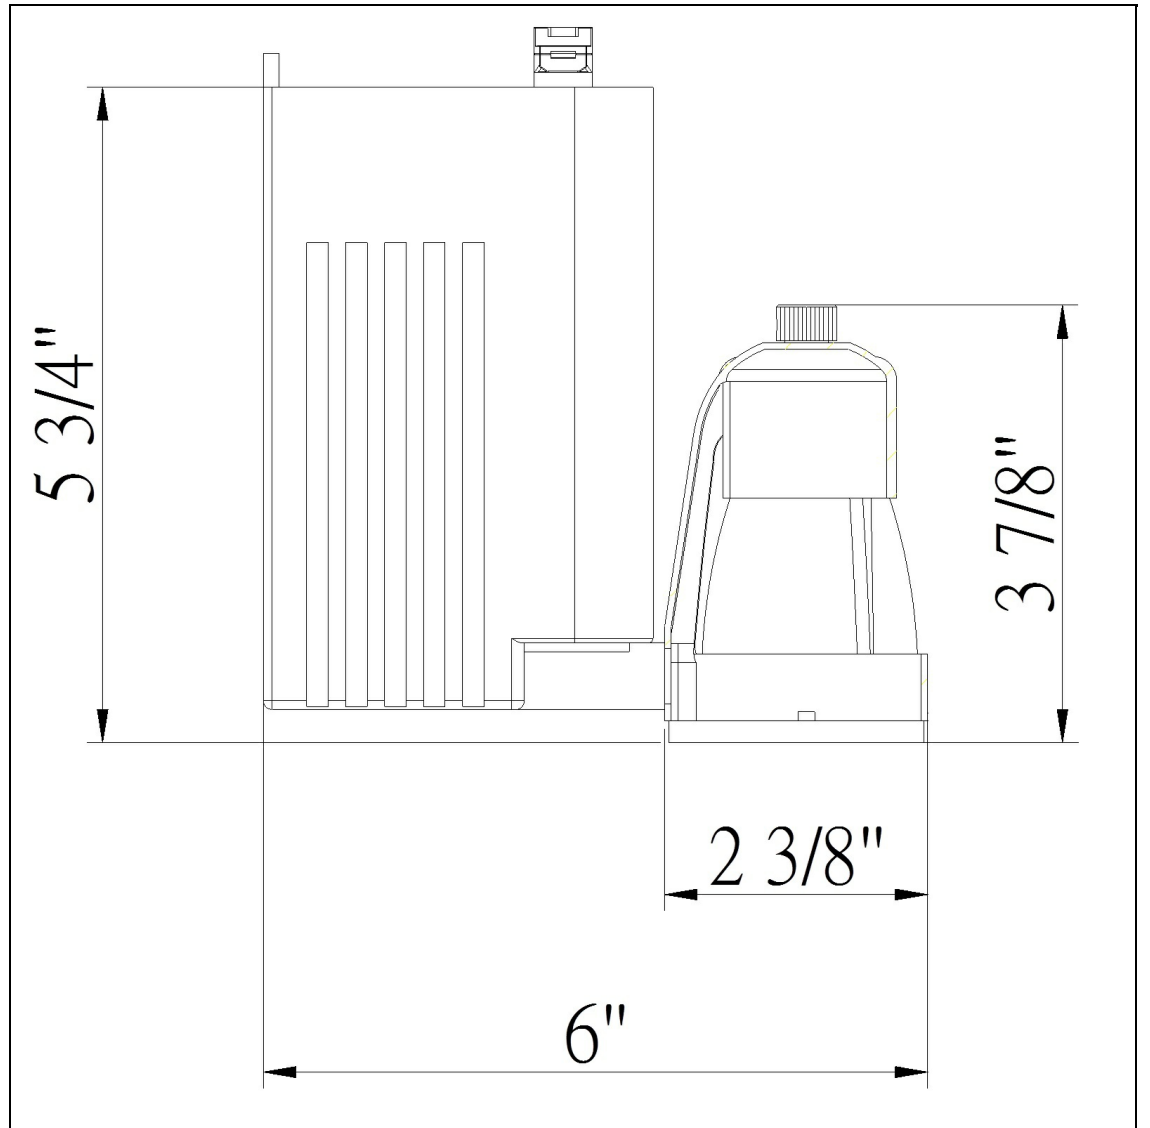

Product No. **HT-965-20W-PWH**

Description

MH,20W,GX10-TAL,BULB,120V
Durable Metal Construction
120V, 20W max
? 90 degree from horizontal
180 Degree Rotation Capability
Ships in one Carton
Ships in one Carton

Technical Specifications

UPC	020193067284
Wattage	20W
Switch Type	Track
Bulb Base	Metal
Number of Lights	1
Color	White
Base Color	1

Carton 1 Dimensions	7.00 x 13.40 x 16.00
Carton 2 Dimensions	0.00 x 0.00 x 16.00
Package Dimensions	L: 16.00 W: 13.40 H: 7.00