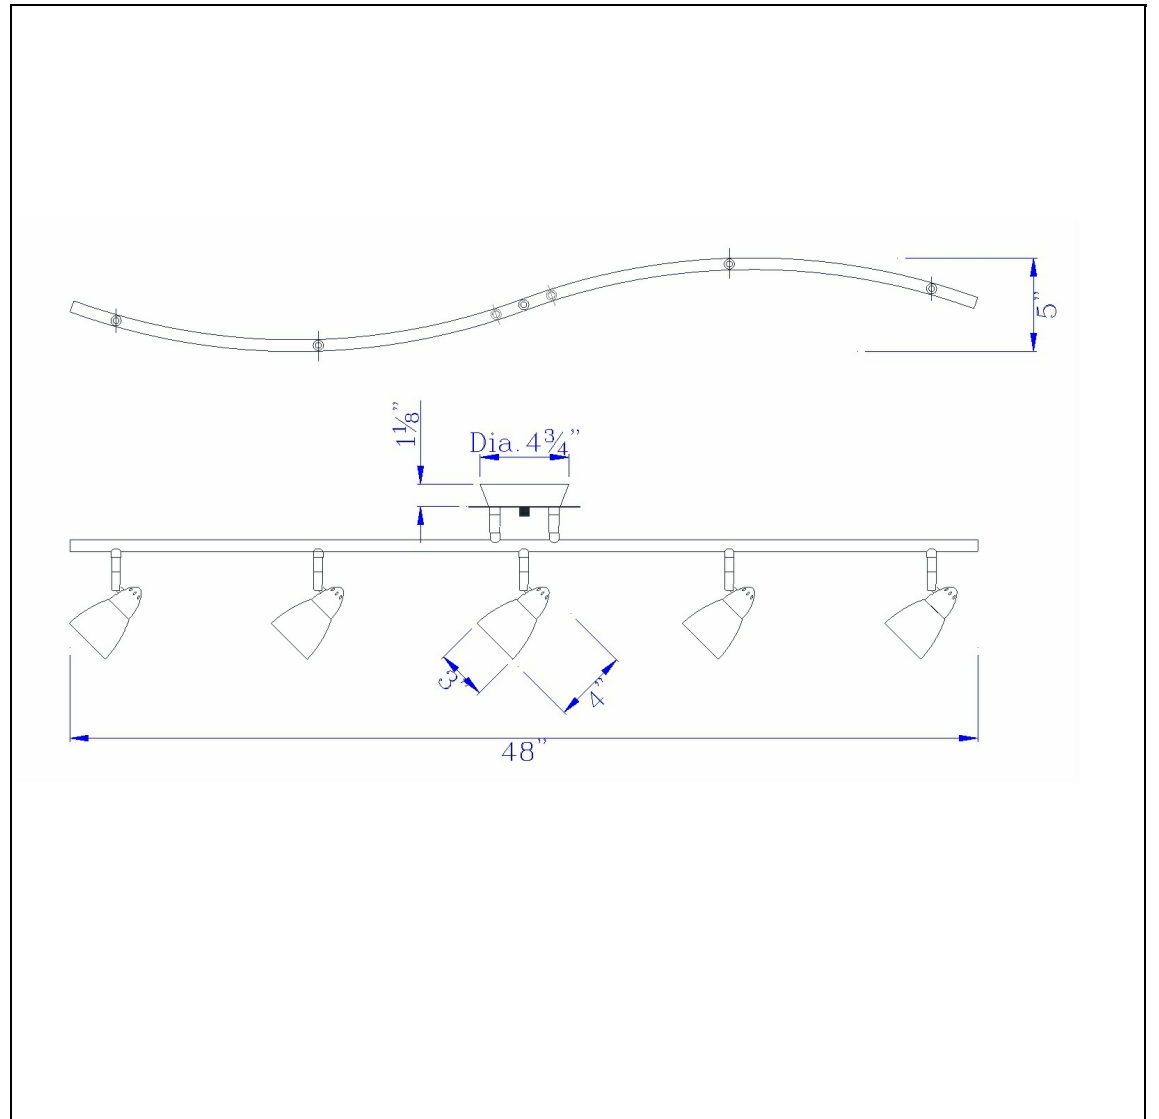

Product No. **SL-735-RU-AM**

Description

LED 8W X 5 Ac Serpentine Rail Light, 2600 Lumen, Dimmable
Durable Glass and Metal Construction
Hand blown glass shades
Fixture is Dimmable
2600 Lumen output
Ships in one Carton
Dimmable with Lutron dimmers #: DVCL-153P, SCL-153P, AYCL-153P, CTCL-153P, DVCL-253P, DVSCLL-253P,
Dimmable with Lutron dimmers #: DVCL-153P, SCL-153P, AYCL-153P, CTCL-153P, DVCL-253P, DVSCLL-253P,
Led Metal Serpentine with Shade

Technical Specifications

UPC	020193067284	Carton 1 Dimensions	0.00 x 9.30 x 9.30
Wattage	LED 8WX5	Carton 2 Dimensions	0.00 x 0.00 x 9.30
CRI	90	Package Dimensions	L: 9.30 W: 9.30
Lumen	3250		
Switch Type	Hardwired		
Bulb Base	LED		
Number of Lights	5		
Color	Rust		
Base Color	Rust		