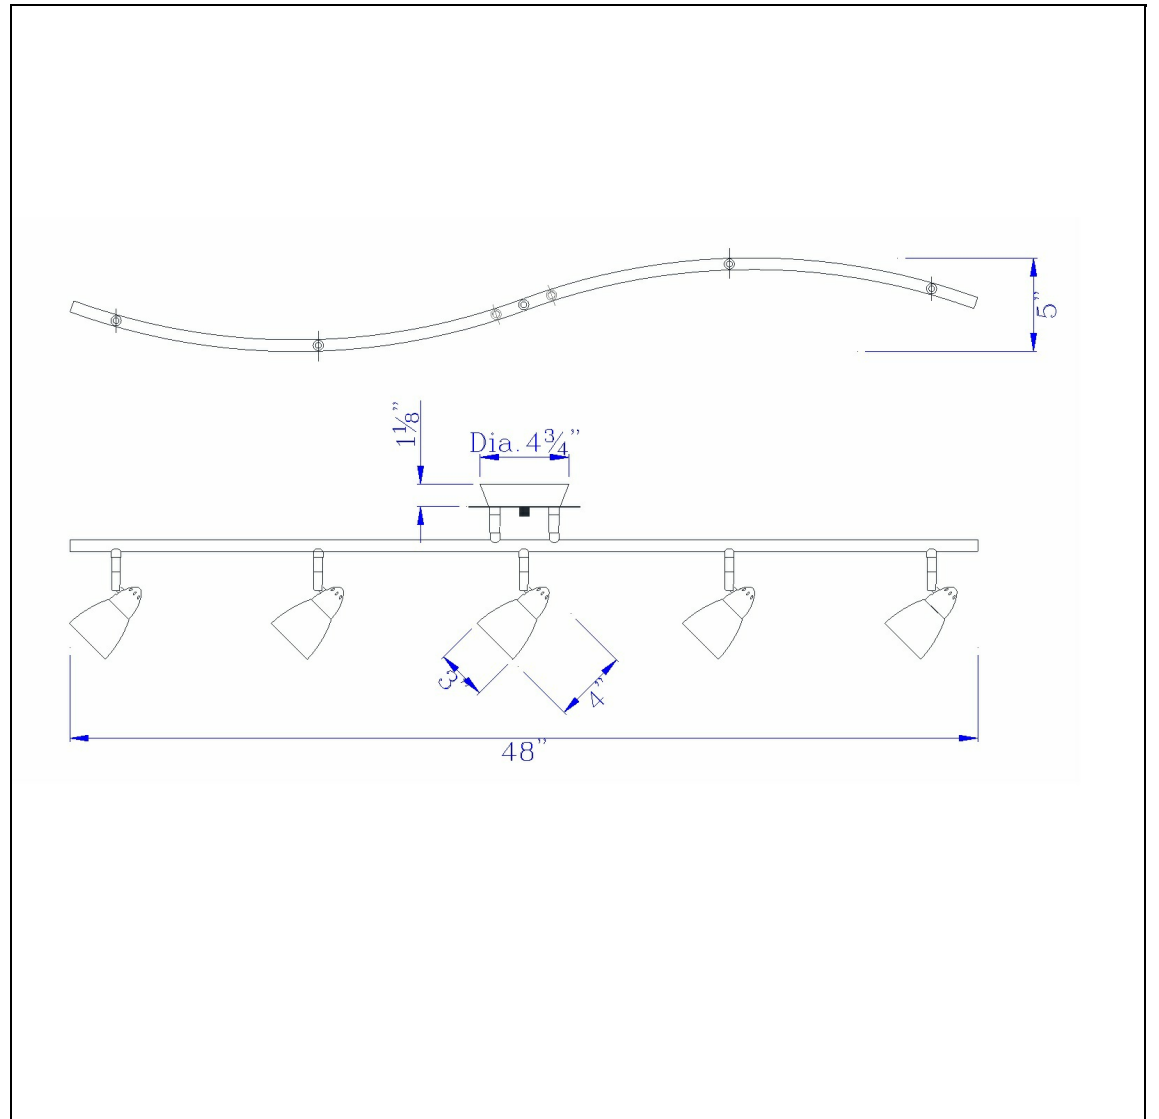

Product No. **SL-735-RU-AM**

Description

LED 8W X 5 Ac Serpentine Rail Light, 2600 Lumen, Dimmable  
Durable Glass and Metal Construction  
Hand blown glass shades  
Fixture is Dimmable  
2600 Lumen output  
Ships in one Carton  
Dimmable with Lutron dimmers #: DVCL-153P, SCL-153P, AYCL-153P, CTCL-153P, DVCL-253P, DVSCLL-253P,  
Dimmable with Lutron dimmers #: DVCL-153P, SCL-153P, AYCL-153P, CTCL-153P, DVCL-253P, DVSCLL-253P,  
Led Metal Serpentine with Shade

Technical Specifications

<b>UPC</b>	020193067284	<b>Carton 1 Dimensions</b>	0.00 x 9.30 x 9.30
<b>Wattage</b>	LED 8WX5	<b>Carton 2 Dimensions</b>	0.00 x 0.00 x 9.30
<b>CRI</b>	90	<b>Package Dimensions</b>	L: 9.30 W: 9.30
<b>Lumen</b>	3250		
<b>Switch Type</b>	Hardwired		
<b>Bulb Base</b>	LED		
<b>Number of Lights</b>	5		
<b>Color</b>	Rust		
<b>Base Color</b>	Rust		