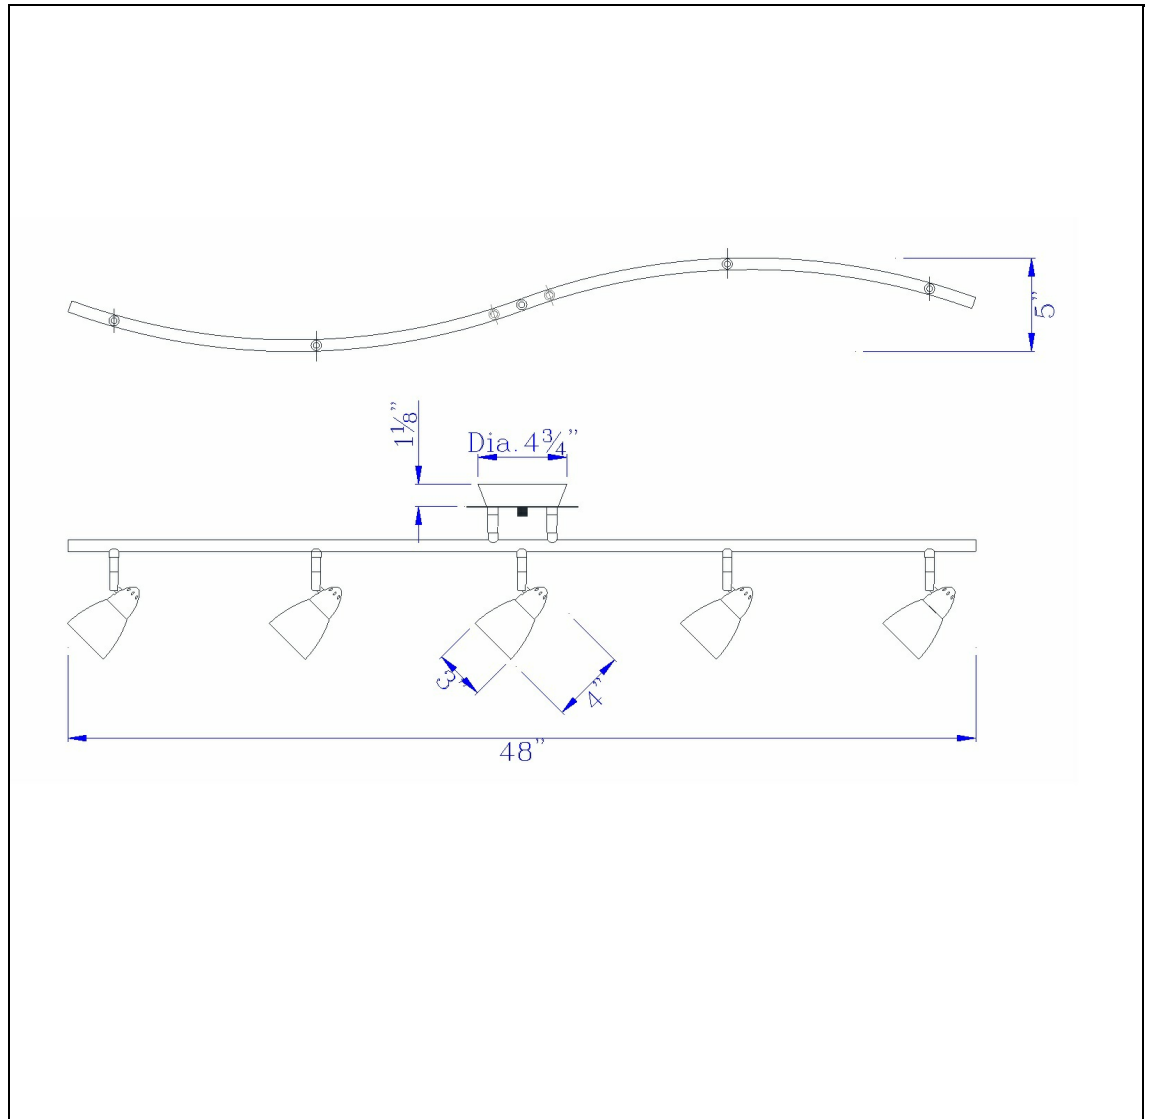

Product No. **SL-735-RU-AMS**

Description

LED 8W X 5 Ac Serpentine Rail Light, 2600 Lumen, Dimmable  
Durable Glass and Metal Construction  
Hand blown glass shades  
Fixture is Dimmable  
2600 Lumen output  
Ships in one Carton  
Dimmable with Lutron dimmers #: DVCL-153P, SCL-153P, AYCL-153P, CTCL-153P, DVCL-253P, DVSCLL-253P,  
Dimmable with Lutron dimmers #: DVCL-153P, SCL-153P, AYCL-153P, CTCL-153P, DVCL-253P, DVSCLL-253P,  
Led Metal Serpentine with Shade

Technical Specifications

<b>UPC</b>	020193067284	<b>Carton 1 Dimensions</b>	0.00 x 9.30 x 9.30
<b>Wattage</b>	LED 8WX5	<b>Carton 2 Dimensions</b>	0.00 x 0.00 x 9.30
<b>CRI</b>	90	<b>Package Dimensions</b>	L: 9.30 W: 9.30
<b>Lumen</b>	3250		
<b>Switch Type</b>	Hardwired		
<b>Bulb Base</b>	LED		
<b>Number of Lights</b>	5		
<b>Color</b>	Rust		
<b>Base Color</b>	Rust		