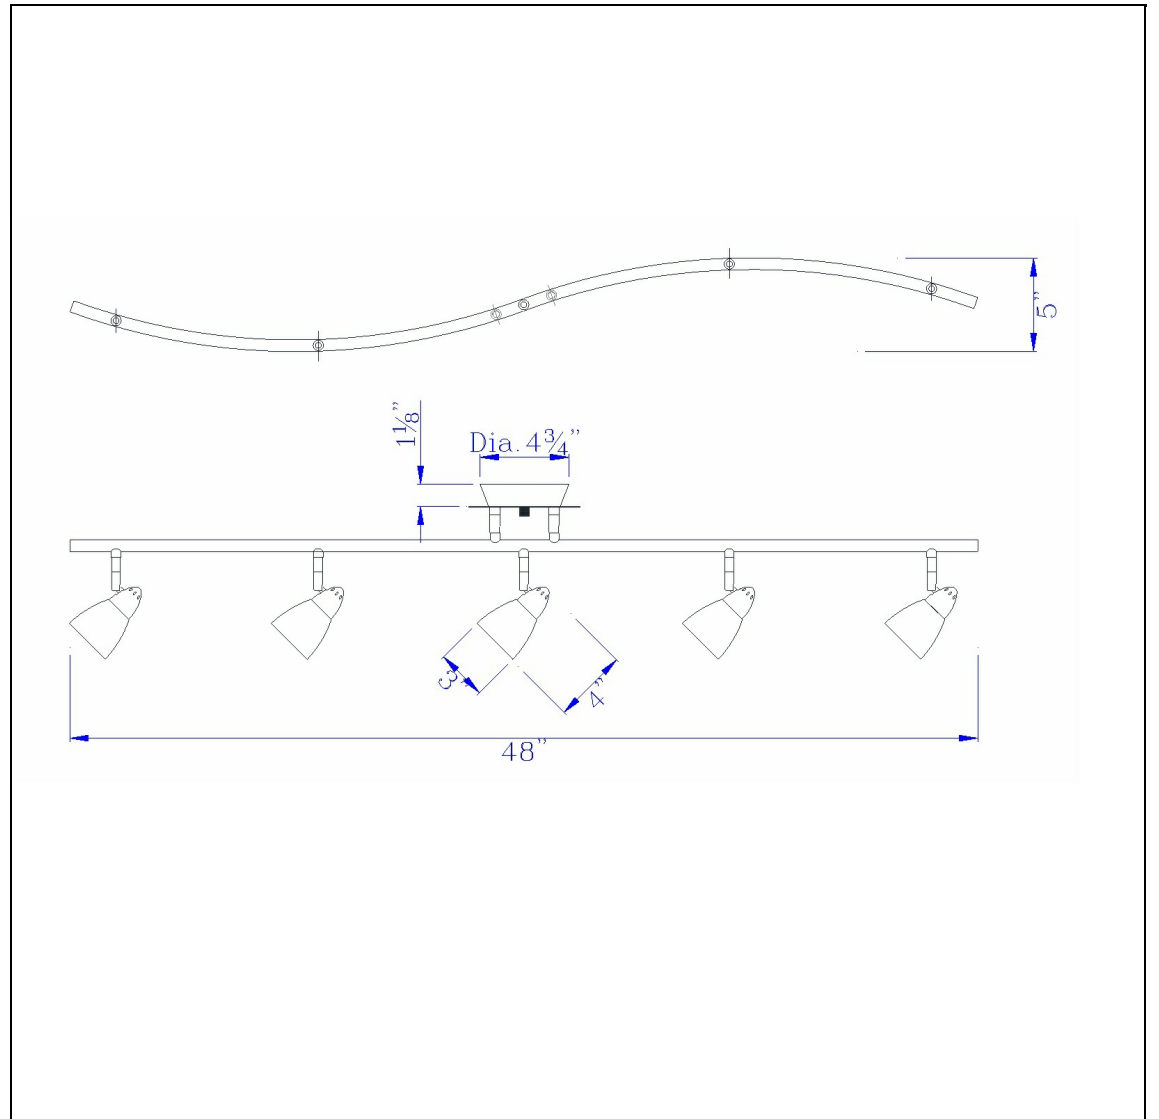

Product No. **SL-735-RU-AMS**

Description

LED 8W X 5 Ac Serpentine Rail Light, 2600 Lumen, Dimmable
Durable Glass and Metal Construction
Hand blown glass shades
Fixture is Dimmable
2600 Lumen output
Ships in one Carton
Dimmable with Lutron dimmers #: DVCL-153P, SCL-153P, AYCL-153P, CTCL-153P, DVCL-253P, DVSCLL-253P,
Dimmable with Lutron dimmers #: DVCL-153P, SCL-153P, AYCL-153P, CTCL-153P, DVCL-253P, DVSCLL-253P,
Led Metal Serpentine with Shade

Technical Specifications

UPC	020193067284	Carton 1 Dimensions	0.00 x 9.30 x 9.30
Wattage	LED 8WX5	Carton 2 Dimensions	0.00 x 0.00 x 9.30
CRI	90	Package Dimensions	L: 9.30 W: 9.30
Lumen	3250		
Switch Type	Hardwired		
Bulb Base	LED		
Number of Lights	5		
Color	Rust		
Base Color	Rust		