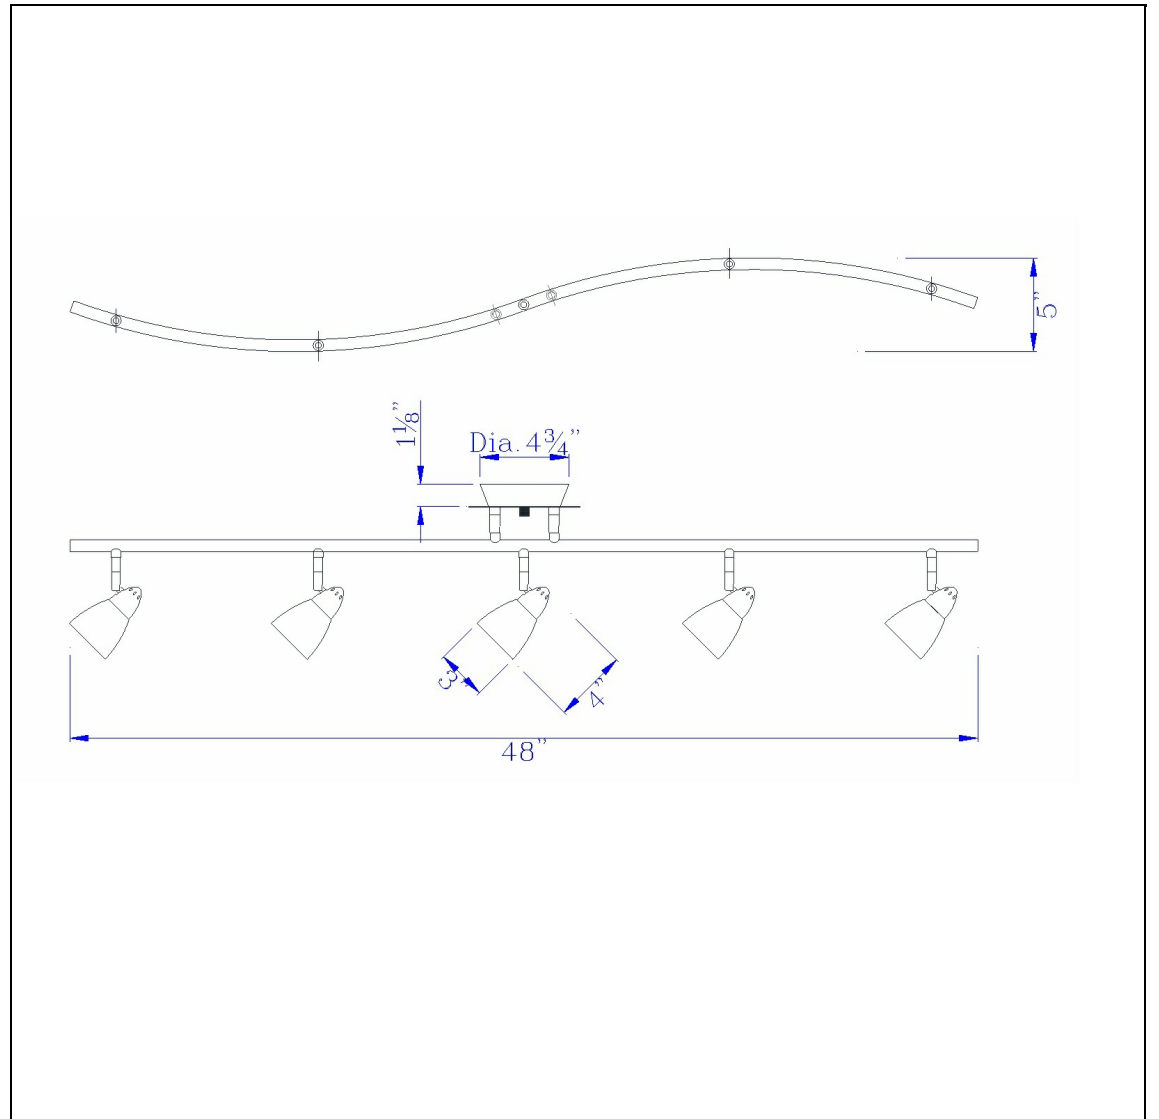

Product No. **SL-735-RU-BL**

Description

LED 8W X 5 Ac Serpentine Rail Light, 2600 Lumen, Dimmable
Durable Glass and Metal Construction
Hand blown glass shades
Fixture is Dimmable
2600 Lumen output
Ships in one Carton
Dimmable with Lutron dimmers #: DVCL-153P, SCL-153P, AYCL-153P, CTCL-153P, DVCL-253P, DVSCLL-253P,
Dimmable with Lutron dimmers #: DVCL-153P, SCL-153P, AYCL-153P, CTCL-153P, DVCL-253P, DVSCLL-253P,
Led Metal Serpentine with Shade

Technical Specifications

UPC	020193067284	Carton 1 Dimensions	0.00 x 9.30 x 9.30
Wattage	LED 8WX5	Carton 2 Dimensions	0.00 x 0.00 x 9.30
CRI	90	Package Dimensions	L: 9.30 W: 9.30
Lumen	3250		
Switch Type	Hardwired		
Bulb Base	LED		
Number of Lights	5		
Color	Rust		
Base Color	Rust		