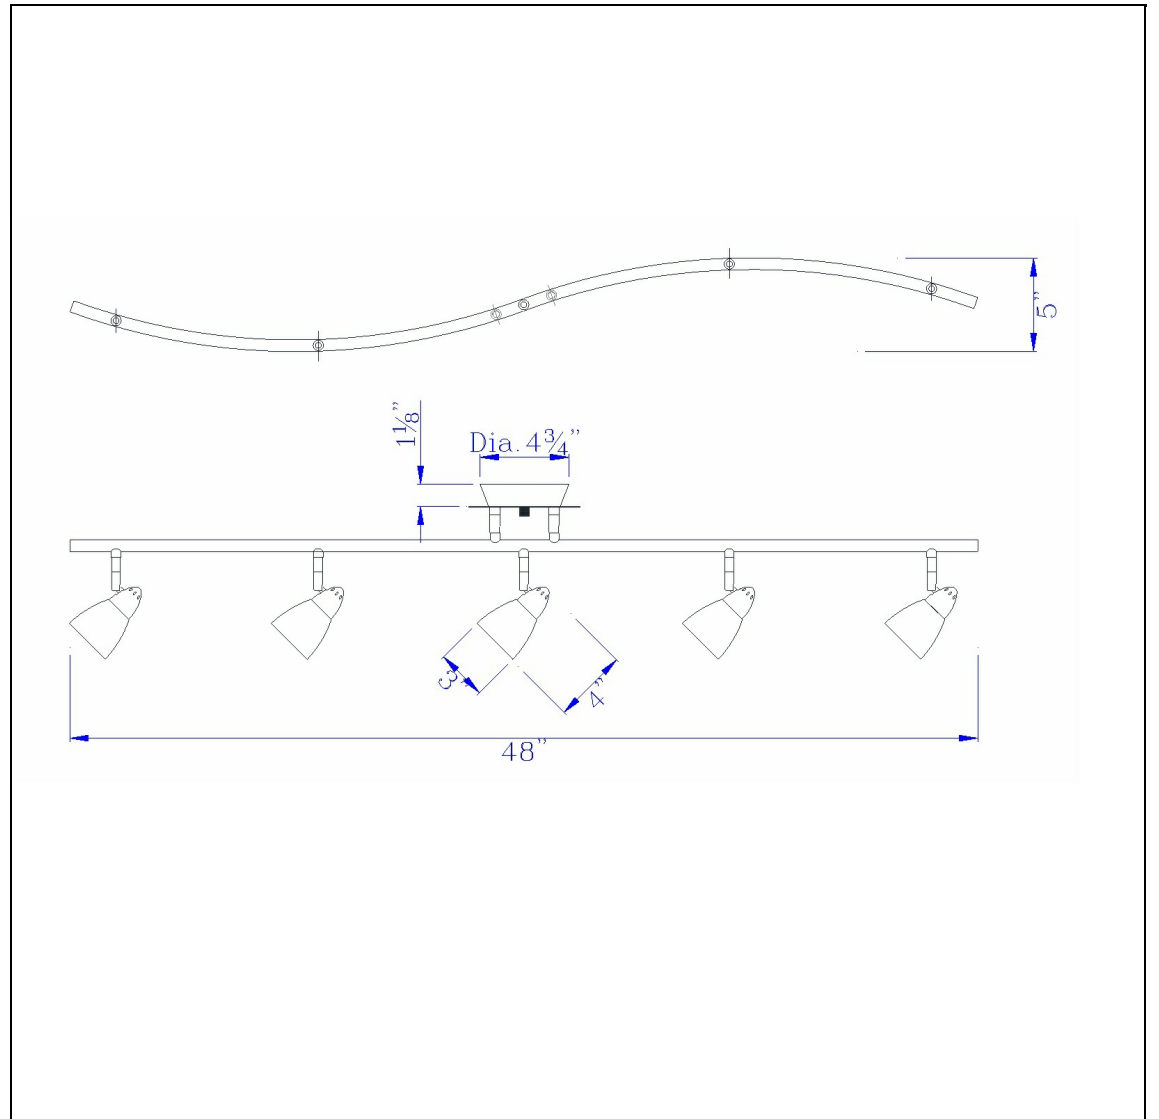

Product No. **SL-735-RU-BLS**

Description

LED 8W X 5 Ac Serpentine Rail Light, 2600 Lumen, Dimmable
Durable Glass and Metal Construction
Hand blown glass shades
Fixture is Dimmable
2600 Lumen output
Ships in one Carton
Dimmable with Lutron dimmers #: DVCL-153P, SCL-153P, AYCL-153P, CTCL-153P, DVCL-253P, DVSCLL-253P,
Dimmable with Lutron dimmers #: DVCL-153P, SCL-153P, AYCL-153P, CTCL-153P, DVCL-253P, DVSCLL-253P,
Led Metal Serpentine with Shade

Technical Specifications

| | | | |
|-------------------------|--------------|----------------------------|--------------------|
| UPC | 020193067284 | Carton 1 Dimensions | 0.00 x 9.30 x 9.30 |
| Wattage | LED 8WX5 | Carton 2 Dimensions | 0.00 x 0.00 x 9.30 |
| CRI | 90 | Package Dimensions | L: 9.30 W: 9.30 |
| Lumen | 3250 | | |
| Switch Type | Hardwired | | |
| Bulb Base | LED | | |
| Number of Lights | 5 | | |
| Color | Rust | | |
| Base Color | Rust | | |