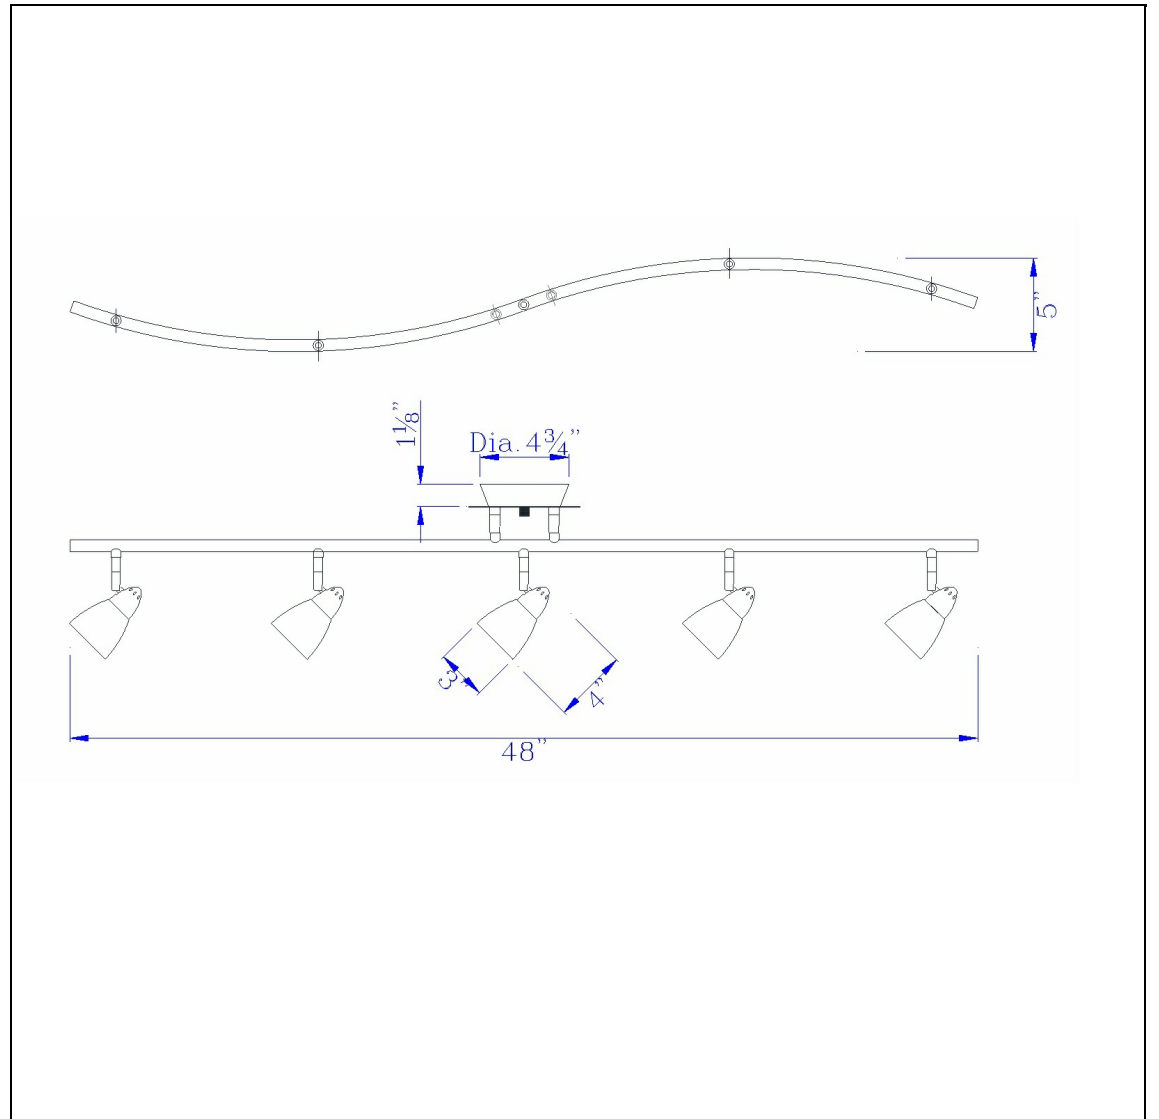

Product No. **SL-735-RU-BLS**

Description

LED 8W X 5 Ac Serpentine Rail Light, 2600 Lumen, Dimmable
Durable Glass and Metal Construction
Hand blown glass shades
Fixture is Dimmable
2600 Lumen output
Ships in one Carton
Dimmable with Lutron dimmers #: DVCL-153P, SCL-153P, AYCL-153P, CTCL-153P, DVCL-253P, DVSCLL-253P,
Dimmable with Lutron dimmers #: DVCL-153P, SCL-153P, AYCL-153P, CTCL-153P, DVCL-253P, DVSCLL-253P,
Led Metal Serpentine with Shade

Technical Specifications

UPC	020193067284	Carton 1 Dimensions	0.00 x 9.30 x 9.30
Wattage	LED 8WX5	Carton 2 Dimensions	0.00 x 0.00 x 9.30
CRI	90	Package Dimensions	L: 9.30 W: 9.30
Lumen	3250		
Switch Type	Hardwired		
Bulb Base	LED		
Number of Lights	5		
Color	Rust		
Base Color	Rust		