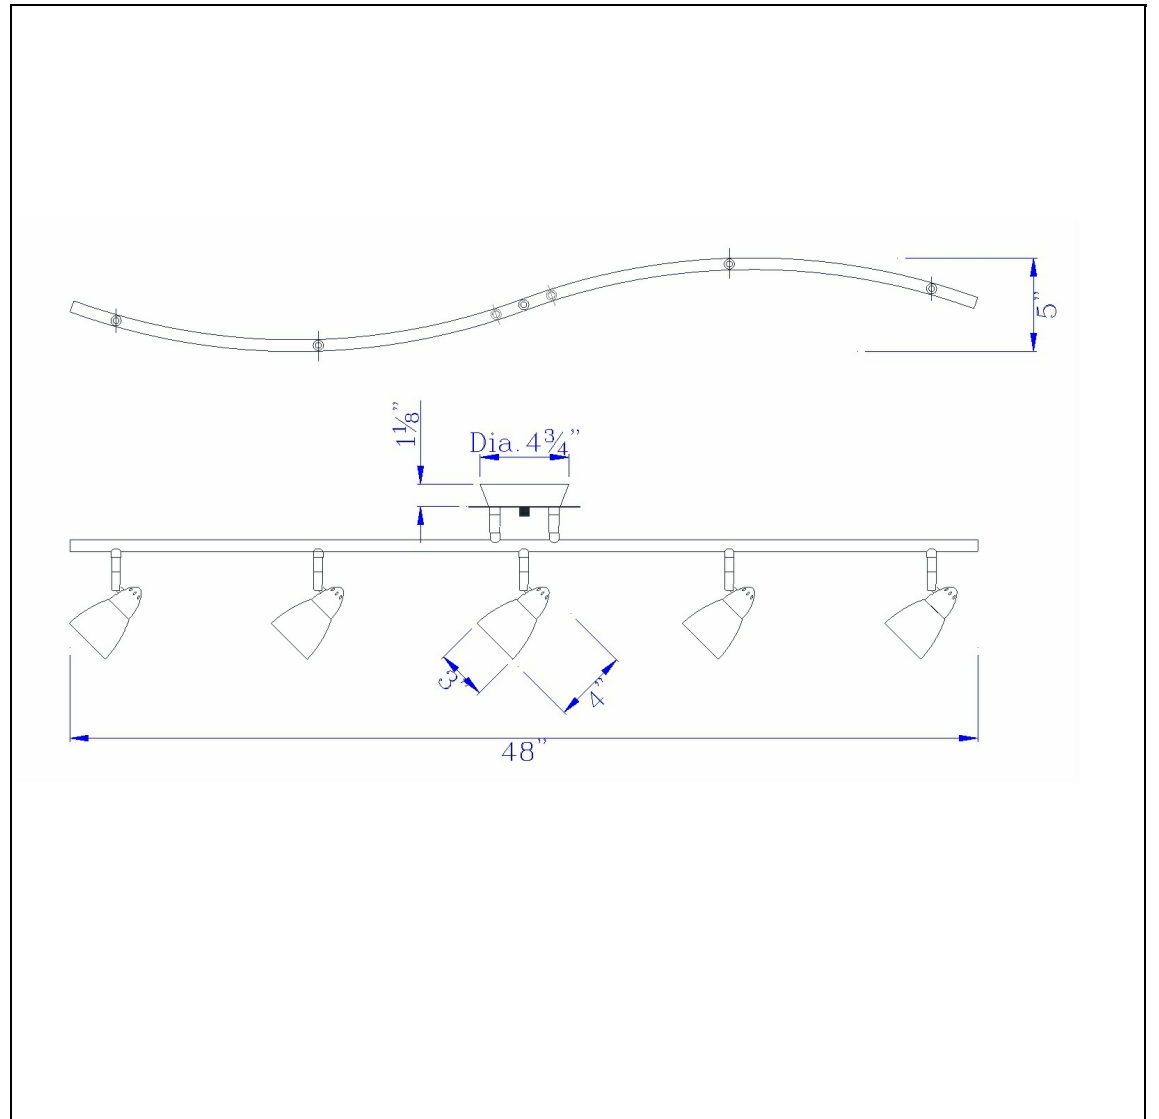

Product No. **SL-735-RU-BRED**

Description

LED 8W X 5 Ac Serpentine Rail Light, 2600 Lumen, Dimmable  
Durable Glass and Metal Construction  
Hand blown glass shades  
Fixture is Dimmable  
2600 Lumen output  
Ships in one Carton  
Dimmable with Lutron dimmers #: DVCL-153P, SCL-153P, AYCL-153P, CTCL-153P, DVCL-253P, DVSCLL-253P,  
Dimmable with Lutron dimmers #: DVCL-153P, SCL-153P, AYCL-153P, CTCL-153P, DVCL-253P, DVSCLL-253P,  
Led Metal Serpentine with Shade

Technical Specifications

<b>UPC</b>	020193067284	<b>Carton 1 Dimensions</b>	0.00 x 9.30 x 9.30
<b>Wattage</b>	LED 8WX5	<b>Carton 2 Dimensions</b>	0.00 x 0.00 x 9.30
<b>CRI</b>	90	<b>Package Dimensions</b>	L: 9.30 W: 9.30
<b>Lumen</b>	3250		
<b>Switch Type</b>	Hardwired		
<b>Bulb Base</b>	LED		
<b>Number of Lights</b>	5		
<b>Color</b>	Rust		
<b>Base Color</b>	Rust		