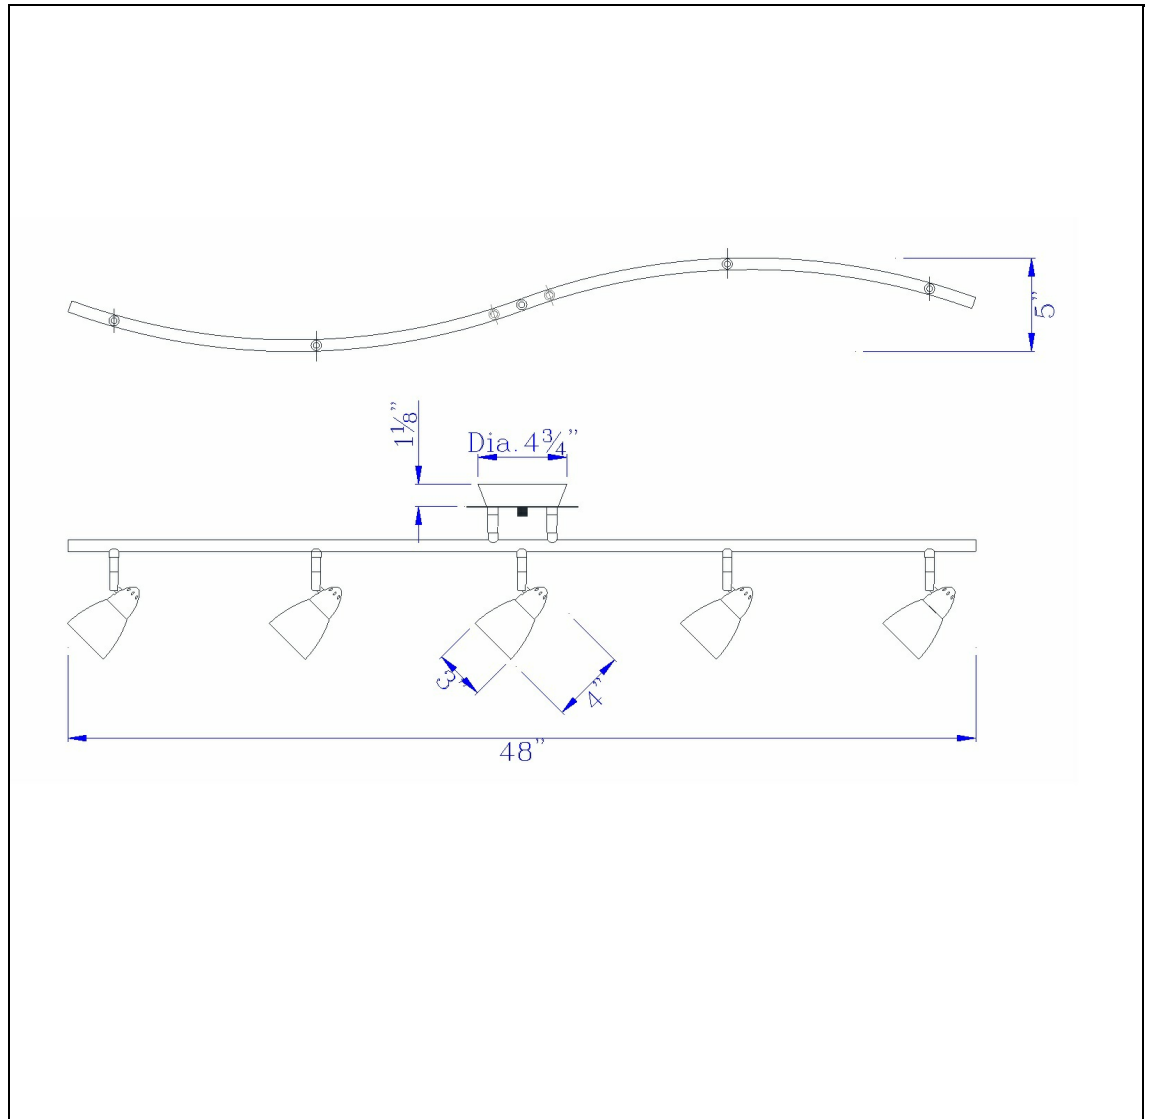

Product No. **SL-735-RU-BRED**

Description

LED 8W X 5 Ac Serpentine Rail Light, 2600 Lumen, Dimmable
Durable Glass and Metal Construction
Hand blown glass shades
Fixture is Dimmable
2600 Lumen output
Ships in one Carton
Dimmable with Lutron dimmers #: DVCL-153P, SCL-153P, AYCL-153P, CTCL-153P, DVCL-253P, DVSCLL-253P,
Dimmable with Lutron dimmers #: DVCL-153P, SCL-153P, AYCL-153P, CTCL-153P, DVCL-253P, DVSCLL-253P,
Led Metal Serpentine with Shade

Technical Specifications

UPC	020193067284	Carton 1 Dimensions	0.00 x 9.30 x 9.30
Wattage	LED 8WX5	Carton 2 Dimensions	0.00 x 0.00 x 9.30
CRI	90	Package Dimensions	L: 9.30 W: 9.30
Lumen	3250		
Switch Type	Hardwired		
Bulb Base	LED		
Number of Lights	5		
Color	Rust		
Base Color	Rust		