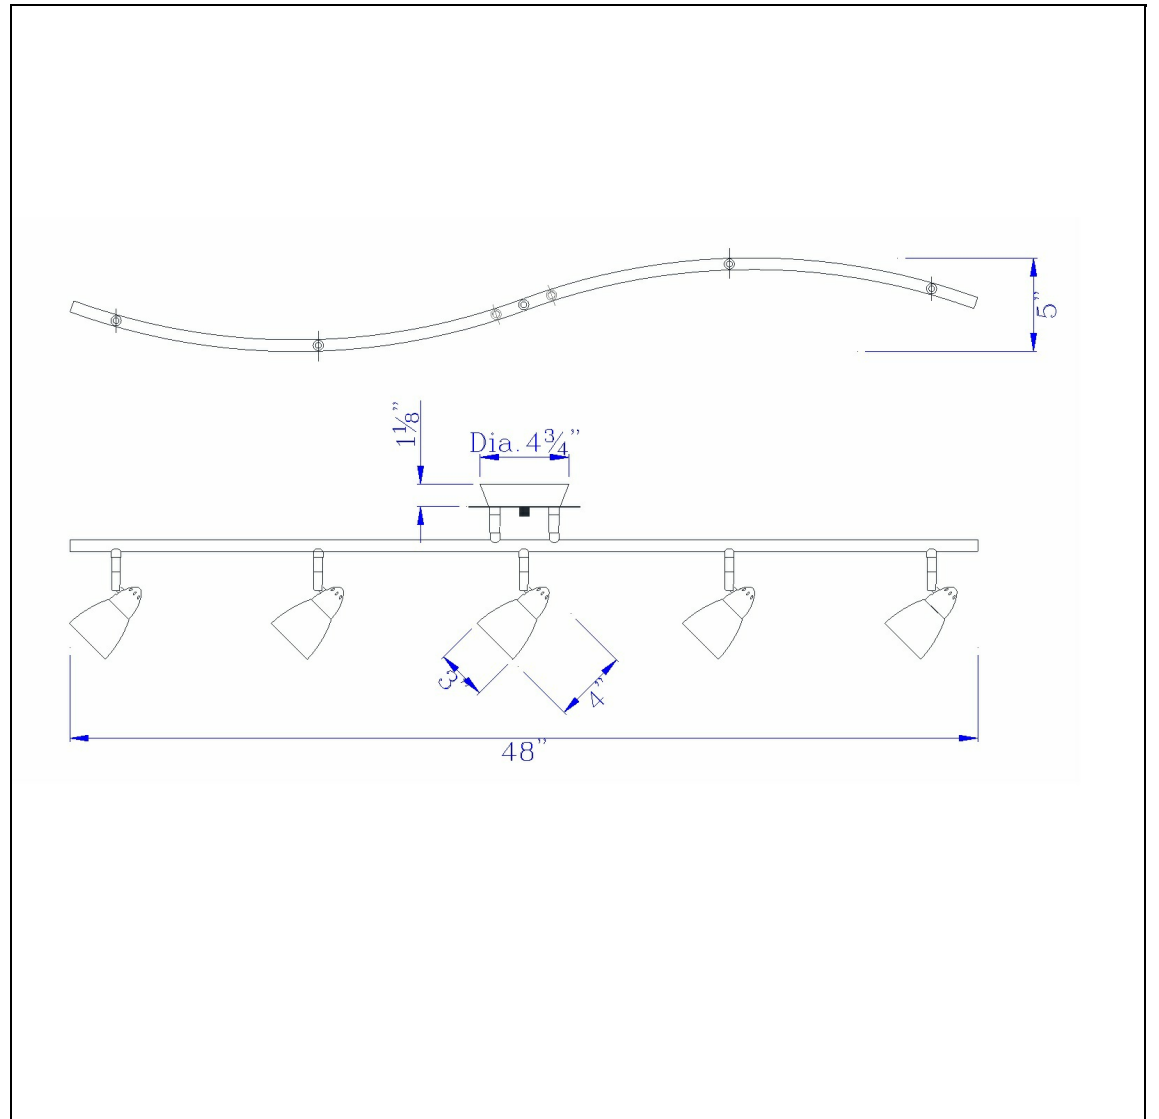

Product No. **SL-735-RU-BRNS**

Description

LED 8W X 5 Ac Serpentine Rail Light, 2600 Lumen, Dimmable
Durable Glass and Metal Construction
Hand blown glass shades
Fixture is Dimmable
2600 Lumen output
Ships in one Carton
Dimmable with Lutron dimmers #: DVCL-153P, SCL-153P, AYCL-153P, CTCL-153P, DVCL-253P, DVSCLL-253P,
Dimmable with Lutron dimmers #: DVCL-153P, SCL-153P, AYCL-153P, CTCL-153P, DVCL-253P, DVSCLL-253P,
Led Metal Serpentine with Shade

Technical Specifications

UPC	020193067284	Carton 1 Dimensions	0.00 x 9.30 x 9.30
Wattage	LED 8WX5	Carton 2 Dimensions	0.00 x 0.00 x 9.30
CRI	90	Package Dimensions	L: 9.30 W: 9.30
Lumen	3250		
Switch Type	Hardwired		
Bulb Base	LED		
Number of Lights	5		
Color	Rust		
Base Color	Rust		