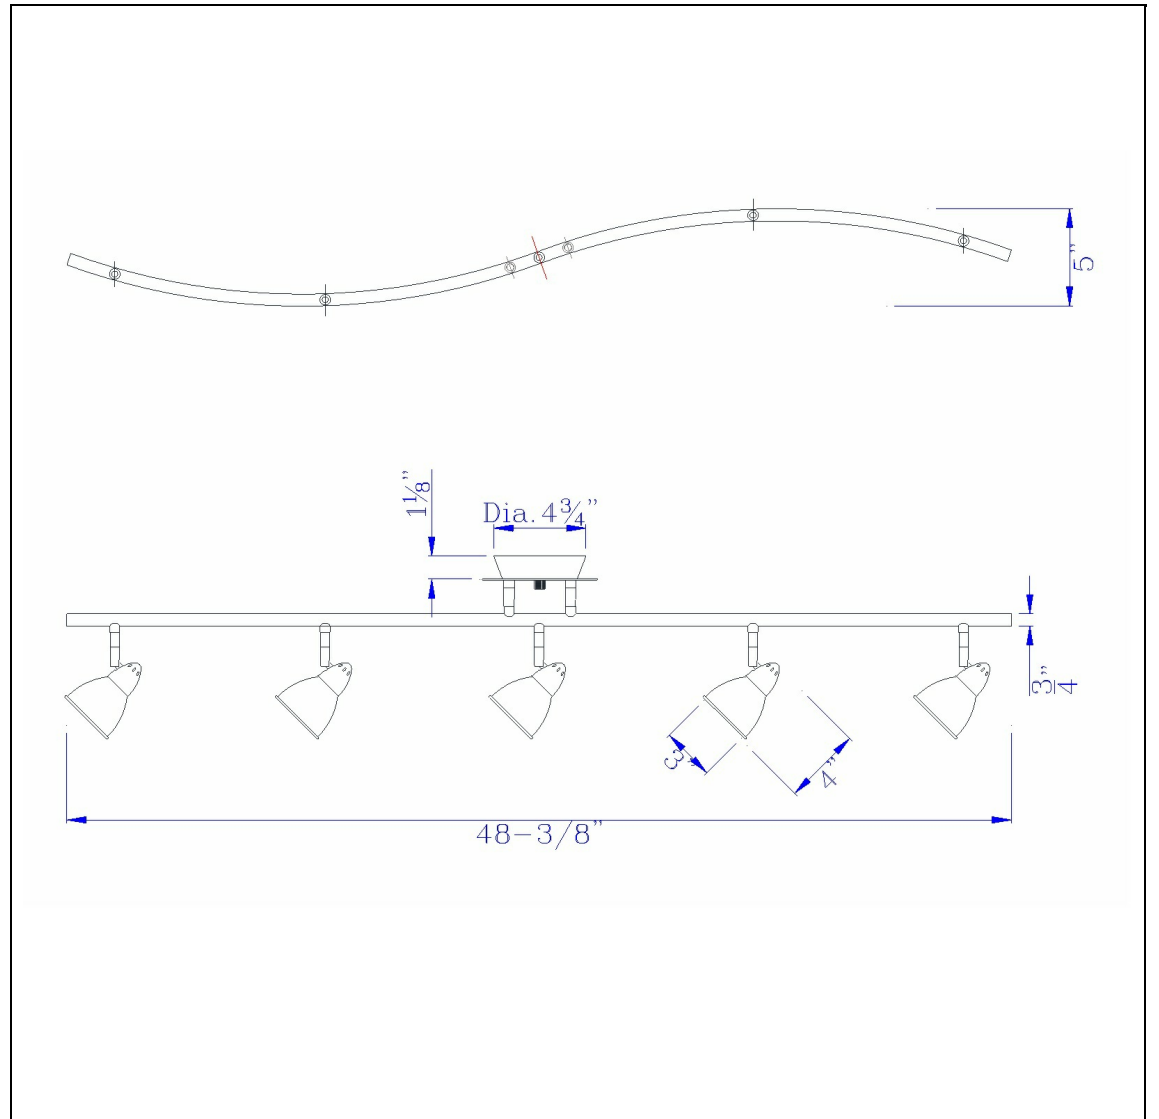

Product No. **SL-735-RU-CBK**

Description

LED 8W X 5 Ac Serpentine Rail Light, 2600 Lumen, Dimmable
Durable Metal Construction
Metal Cone Shades Included
Fixture is Dimmable
2600 Lumen output
Ships in one Carton
Dimmable with Lutron dimmers #: DVCL-153P, SCL-153P, AYCL-153P, CTCL-153P, DVCL-253P, DVSCLL-253P,
Dimmable with Lutron dimmers #: DVCL-153P, SCL-153P, AYCL-153P, CTCL-153P, DVCL-253P, DVSCLL-253P,
Led Metal Serpentine with Shade

Technical Specifications

UPC	020193067284	Carton 1 Dimensions	0.00 x 9.30 x 9.30
Wattage	LED 8WX5	Carton 2 Dimensions	0.00 x 0.00 x 9.30
CRI	90	Package Dimensions	L: 9.30 W: 9.30
Lumen	3250		
Switch Type	Hardwired		
Bulb Base	LED		
Number of Lights	5		
Color	Rust		
Base Color	Rust		