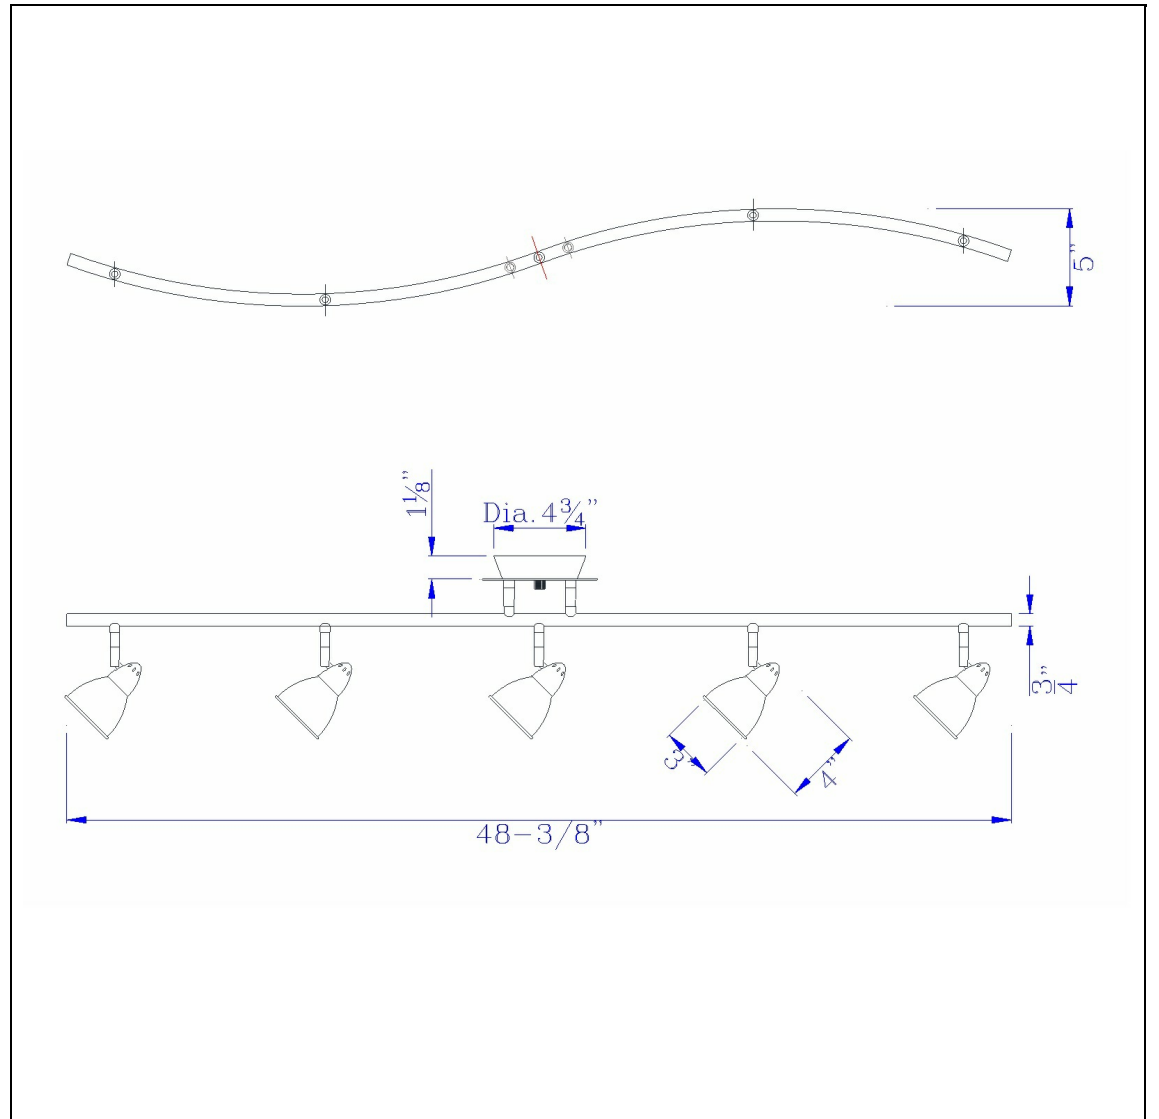

Product No. **SL-735-RU-CBS**

Description

LED 8W X 5 Ac Serpentine Rail Light, 2600 Lumen, Dimmable
Durable Metal Construction
Metal Cone Shades Included
Fixture is Dimmable
2600 Lumen output
Ships in one Carton
Dimmable with Lutron dimmers #: DVCL-153P, SCL-153P, AYCL-153P, CTCL-153P, DVCL-253P, DVSCLL-253P,
Dimmable with Lutron dimmers #: DVCL-153P, SCL-153P, AYCL-153P, CTCL-153P, DVCL-253P, DVSCLL-253P,
Led Metal Serpentine with Shade

Technical Specifications

UPC	020193067284	Carton 1 Dimensions	0.00 x 9.30 x 9.30
Wattage	LED 8WX5	Carton 2 Dimensions	0.00 x 0.00 x 9.30
CRI	90	Package Dimensions	L: 9.30 W: 9.30
Lumen	3250		
Switch Type	Hardwired		
Bulb Base	LED		
Number of Lights	5		
Color	Rust		
Base Color	Rust		