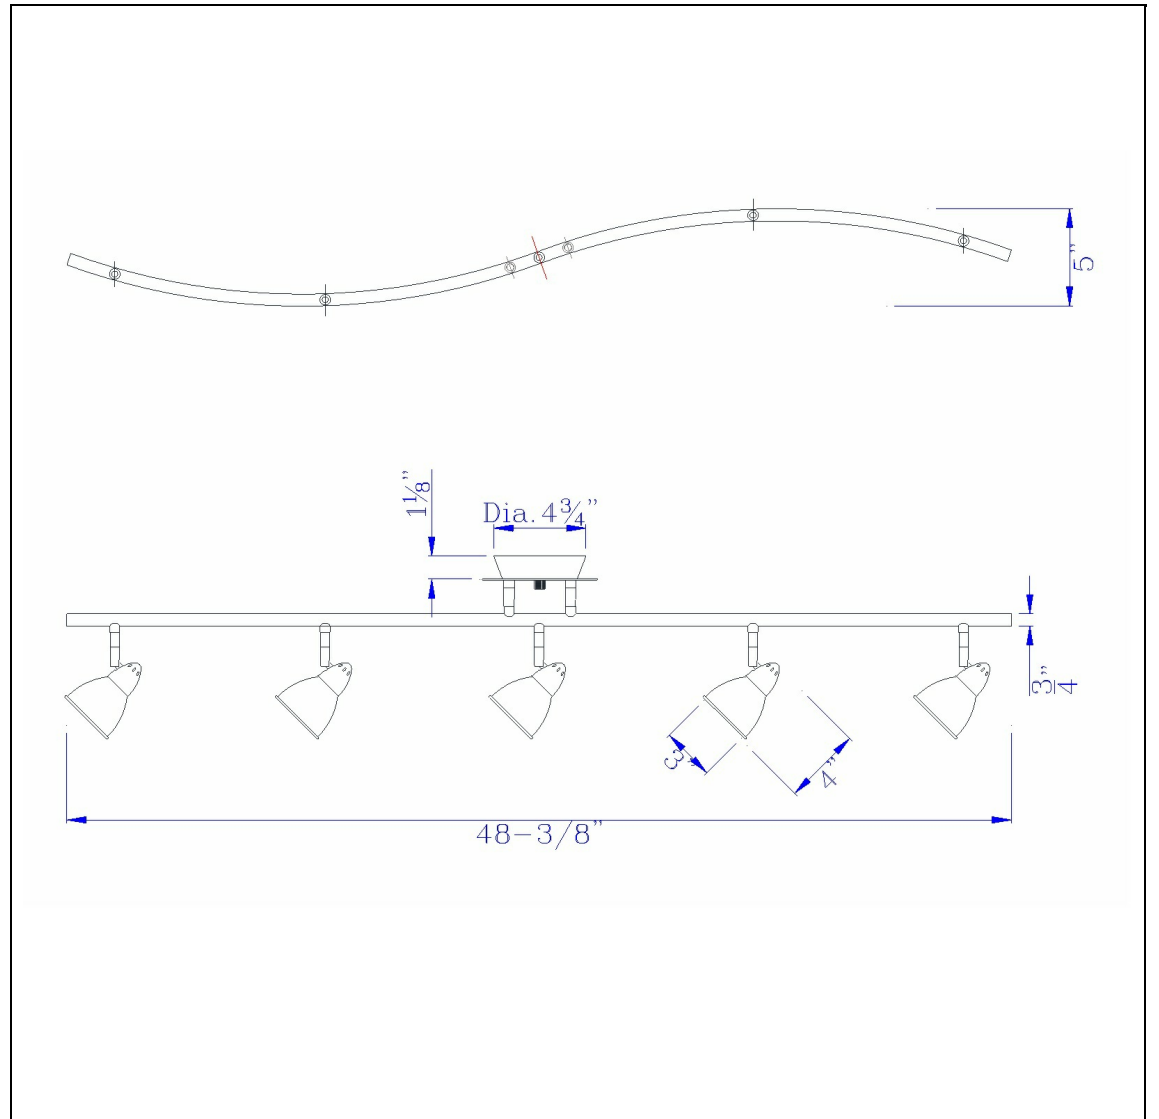

Product No. **SL-735-RU-CDB**

Description

LED 8W X 5 Ac Serpentine Rail Light, 2600 Lumen, Dimmable
Durable Metal Construction
Metal Cone Shades Included
Fixture is Dimmable
2600 Lumen output
Ships in one Carton
Dimmable with Lutron dimmers #: DVCL-153P, SCL-153P, AYCL-153P, CTCL-153P, DVCL-253P, DVSCLL-253P,
Dimmable with Lutron dimmers #: DVCL-153P, SCL-153P, AYCL-153P, CTCL-153P, DVCL-253P, DVSCLL-253P,
Led Metal Serpentine with Shade

Technical Specifications

UPC	020193067284	Carton 1 Dimensions	0.00 x 9.30 x 9.30
Wattage	LED 8WX5	Carton 2 Dimensions	0.00 x 0.00 x 9.30
CRI	90	Package Dimensions	L: 9.30 W: 9.30
Lumen	3250		
Switch Type	Hardwired		
Bulb Base	LED		
Number of Lights	5		
Color	Rust		
Base Color	Rust		