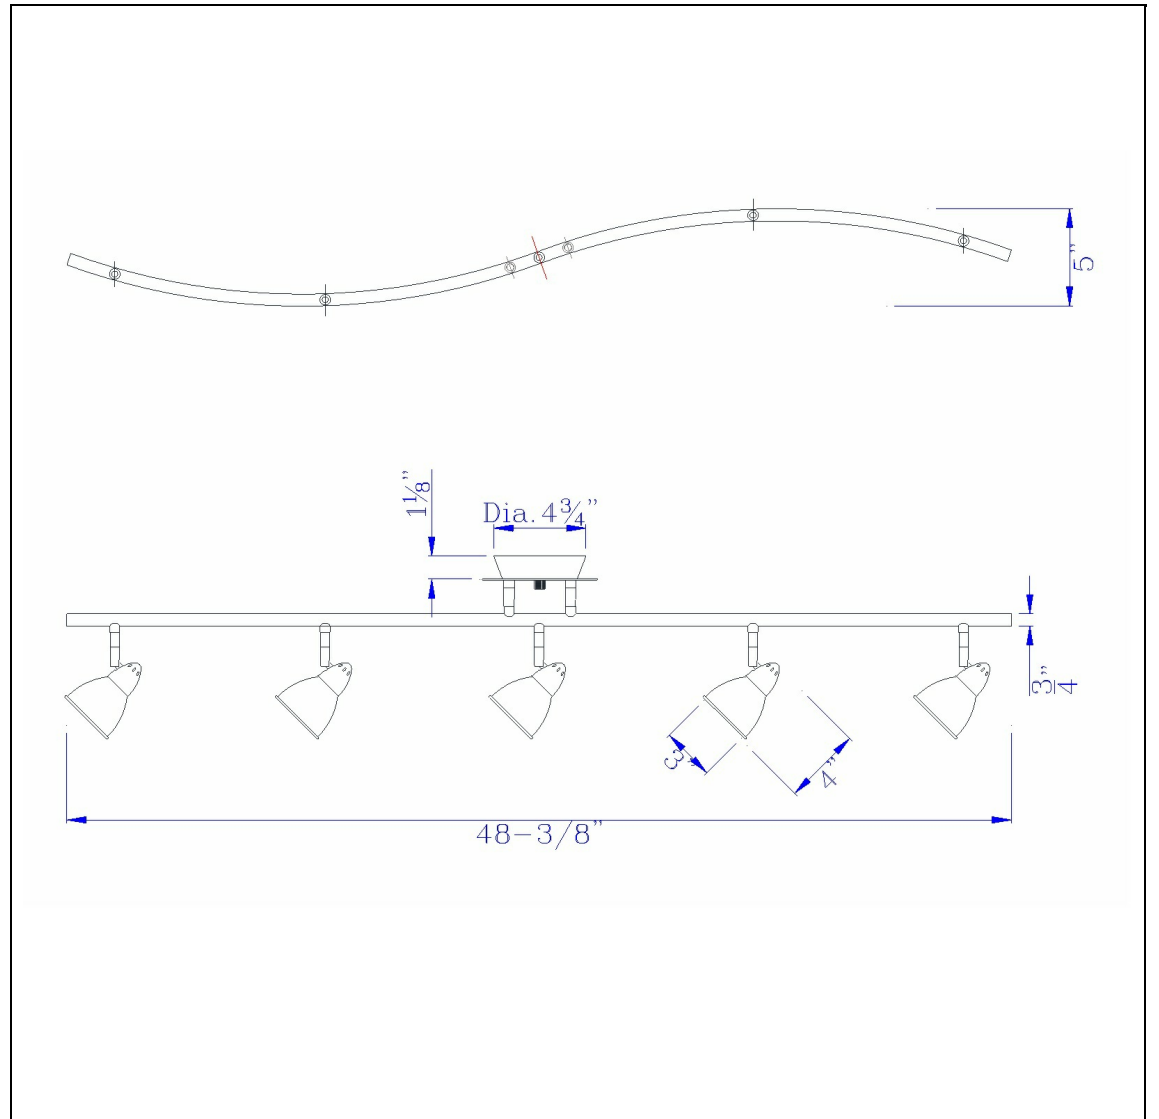

Product No. **SL-735-RU-CRU**

Description

LED 8W X 5 Ac Serpentine Rail Light, 2600 Lumen, Dimmable
Durable Metal Construction
Metal Cone Shades Included
Fixture is Dimmable
2600 Lumen output
Ships in one Carton
Dimmable with Lutron dimmers #: DVCL-153P, SCL-153P, AYCL-153P, CTCL-153P, DVCL-253P, DVSCLL-253P,
Dimmable with Lutron dimmers #: DVCL-153P, SCL-153P, AYCL-153P, CTCL-153P, DVCL-253P, DVSCLL-253P,
Led Metal Serpentine with Shade

Technical Specifications

UPC	020193067284	Carton 1 Dimensions	0.00 x 9.30 x 9.30
Wattage	LED 8WX5	Carton 2 Dimensions	0.00 x 0.00 x 9.30
CRI	90	Package Dimensions	L: 9.30 W: 9.30
Lumen	3250		
Switch Type	Hardwired		
Bulb Base	LED		
Number of Lights	5		
Color	Rust		
Base Color	Rust		