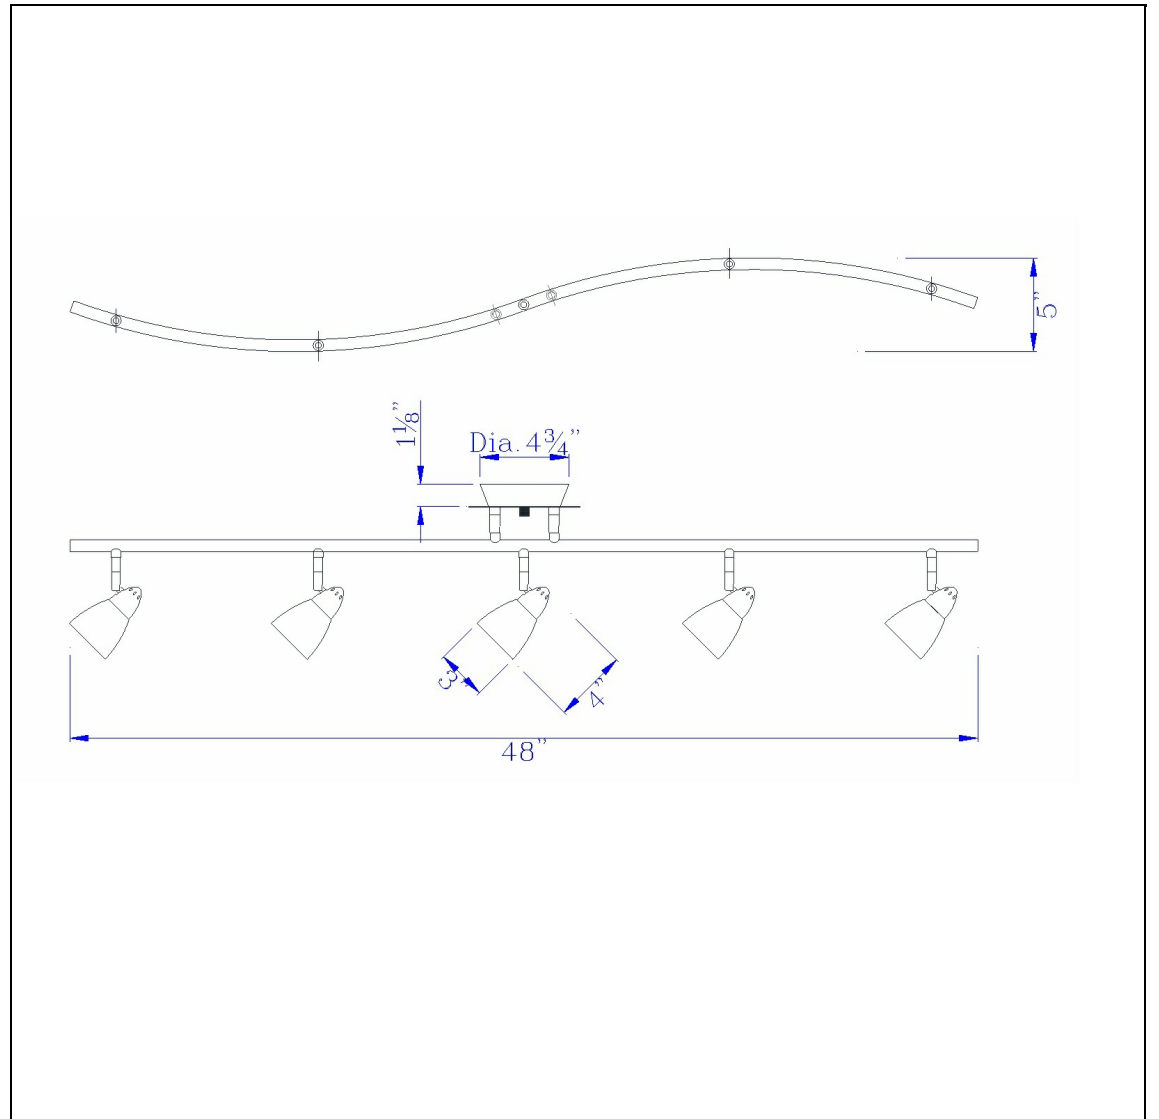

Product No. **SL-735-RU-GNF**

Description

LED 8W X 5 Ac Serpentine Rail Light, 2600 Lumen, Dimmable  
Durable Glass and Metal Construction  
Hand blown glass shades  
Fixture is Dimmable  
2600 Lumen output  
Ships in one Carton  
Dimmable with Lutron dimmers #: DVCL-153P, SCL-153P, AYCL-153P, CTCL-153P, DVCL-253P, DVSCLL-253P,  
Dimmable with Lutron dimmers #: DVCL-153P, SCL-153P, AYCL-153P, CTCL-153P, DVCL-253P, DVSCLL-253P,  
Led Metal Serpentine with Shade

Technical Specifications

<b>UPC</b>	020193067284	<b>Carton 1 Dimensions</b>	0.00 x 9.30 x 9.30
<b>Wattage</b>	LED 8WX5	<b>Carton 2 Dimensions</b>	0.00 x 0.00 x 9.30
<b>CRI</b>	90	<b>Package Dimensions</b>	L: 9.30 W: 9.30
<b>Lumen</b>	3250		
<b>Switch Type</b>	Hardwired		
<b>Bulb Base</b>	LED		
<b>Number of Lights</b>	5		
<b>Color</b>	Rust		
<b>Base Color</b>	Rust		