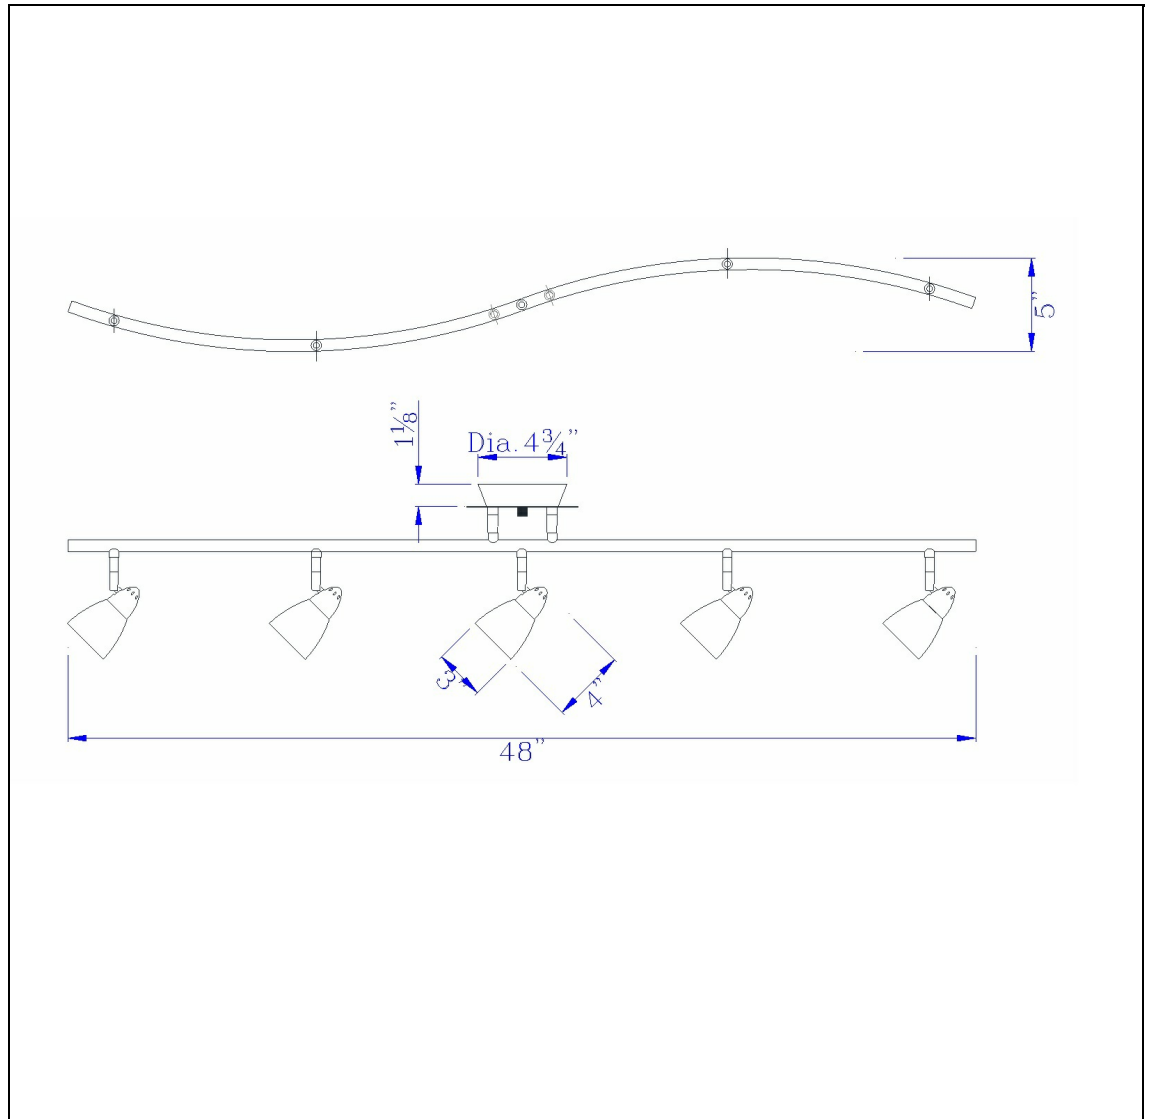

Product No. **SL-735-RU-GNF**

Description

LED 8W X 5 Ac Serpentine Rail Light, 2600 Lumen, Dimmable  
Durable Glass and Metal Construction  
Hand blown glass shades  
Fixture is Dimmable  
2600 Lumen output  
Ships in one Carton  
Dimmable with Lutron dimmers #: DVCL-153P, SCL-153P, AYCL-153P, CTCL-153P, DVCL-253P, DVSCLL-253P,  
Dimmable with Lutron dimmers #: DVCL-153P, SCL-153P, AYCL-153P, CTCL-153P, DVCL-253P, DVSCLL-253P,  
Led Metal Serpentine with Shade

Technical Specifications

<b>UPC</b>	020193067284	<b>Carton 1 Dimensions</b>	0.00 x 9.30 x 9.30
<b>Wattage</b>	LED 8WX5	<b>Carton 2 Dimensions</b>	0.00 x 0.00 x 9.30
<b>CRI</b>	90	<b>Package Dimensions</b>	L: 9.30 W: 9.30
<b>Lumen</b>	3250		
<b>Switch Type</b>	Hardwired		
<b>Bulb Base</b>	LED		
<b>Number of Lights</b>	5		
<b>Color</b>	Rust		
<b>Base Color</b>	Rust		