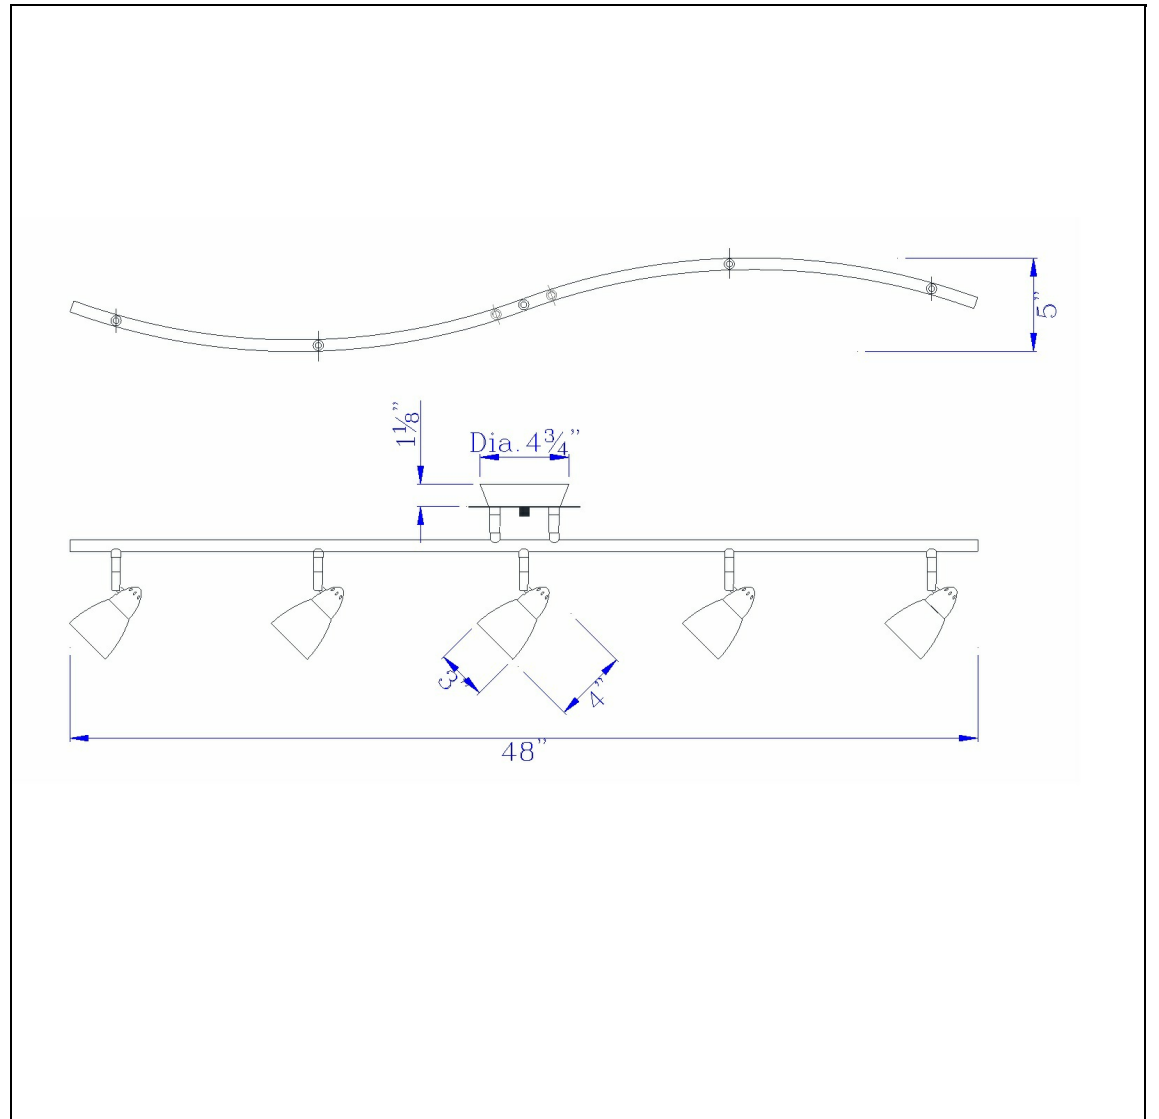

Product No. **SL-735-RU-LAS**

Description

LED 8W X 5 Ac Serpentine Rail Light, 2600 Lumen, Dimmable
Durable Glass and Metal Construction
Hand blown glass shades
Fixture is Dimmable
2600 Lumen output
Ships in one Carton
Dimmable with Lutron dimmers #: DVCL-153P, SCL-153P, AYCL-153P, CTCL-153P, DVCL-253P, DVSCLL-253P,
Dimmable with Lutron dimmers #: DVCL-153P, SCL-153P, AYCL-153P, CTCL-153P, DVCL-253P, DVSCLL-253P,
Led Metal Serpentine with Shade

Technical Specifications

UPC	020193067284	Carton 1 Dimensions	0.00 x 9.30 x 9.30
Wattage	LED 8WX5	Carton 2 Dimensions	0.00 x 0.00 x 9.30
CRI	90	Package Dimensions	L: 9.30 W: 9.30
Lumen	3250		
Switch Type	Hardwired		
Bulb Base	LED		
Number of Lights	5		
Color	Rust		
Base Color	Rust		