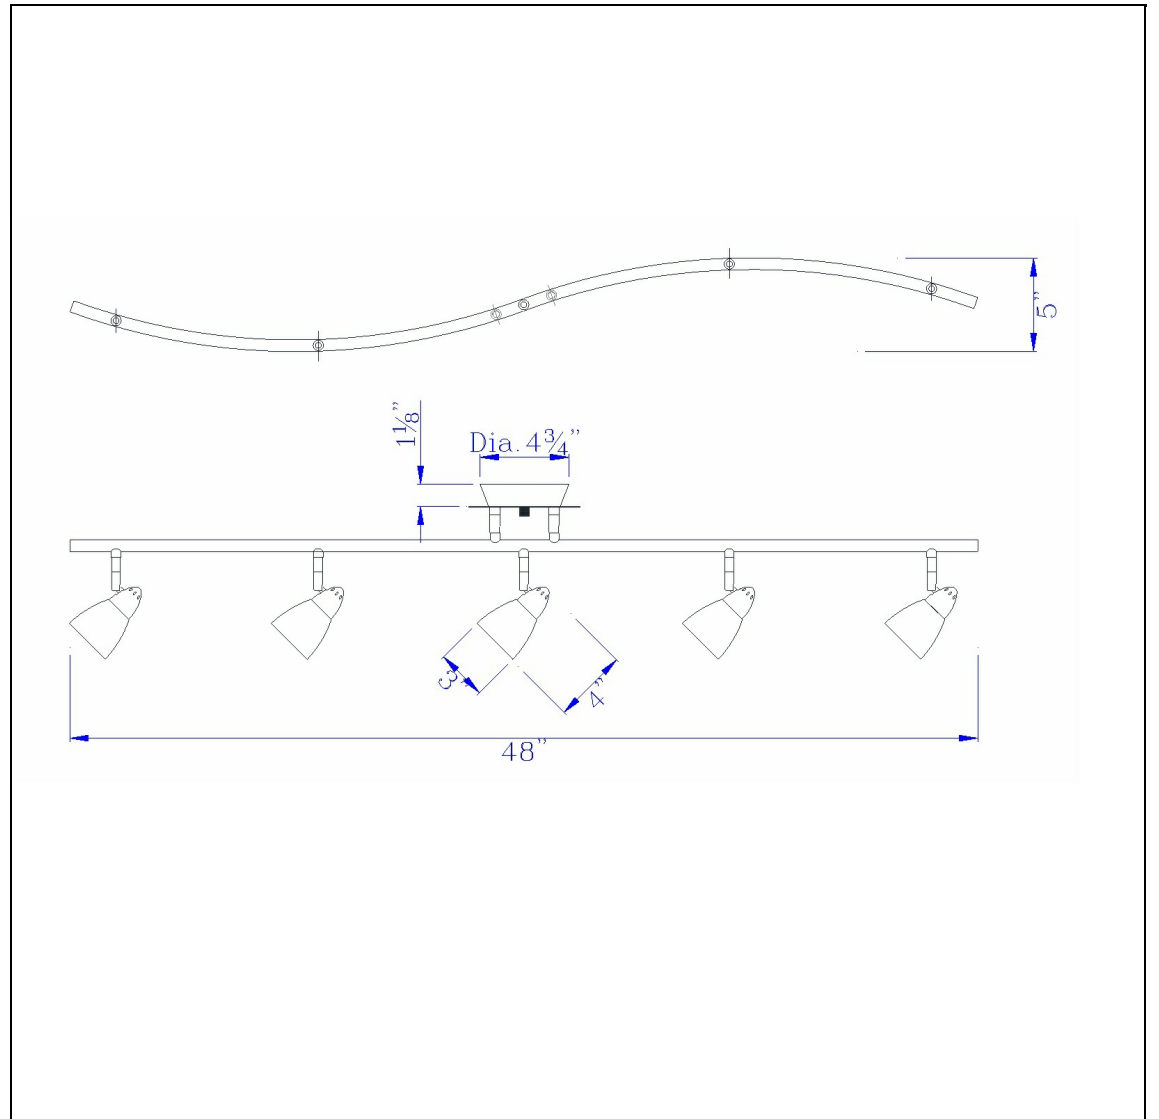

Product No. **SL-735-RU-LAS**

Description

LED 8W X 5 Ac Serpentine Rail Light, 2600 Lumen, Dimmable  
Durable Glass and Metal Construction  
Hand blown glass shades  
Fixture is Dimmable  
2600 Lumen output  
Ships in one Carton  
Dimmable with Lutron dimmers #: DVCL-153P, SCL-153P, AYCL-153P, CTCL-153P, DVCL-253P, DVSCLL-253P,  
Dimmable with Lutron dimmers #: DVCL-153P, SCL-153P, AYCL-153P, CTCL-153P, DVCL-253P, DVSCLL-253P,  
Led Metal Serpentine with Shade

Technical Specifications

<b>UPC</b>	020193067284	<b>Carton 1 Dimensions</b>	0.00 x 9.30 x 9.30
<b>Wattage</b>	LED 8WX5	<b>Carton 2 Dimensions</b>	0.00 x 0.00 x 9.30
<b>CRI</b>	90	<b>Package Dimensions</b>	L: 9.30 W: 9.30
<b>Lumen</b>	3250		
<b>Switch Type</b>	Hardwired		
<b>Bulb Base</b>	LED		
<b>Number of Lights</b>	5		
<b>Color</b>	Rust		
<b>Base Color</b>	Rust		