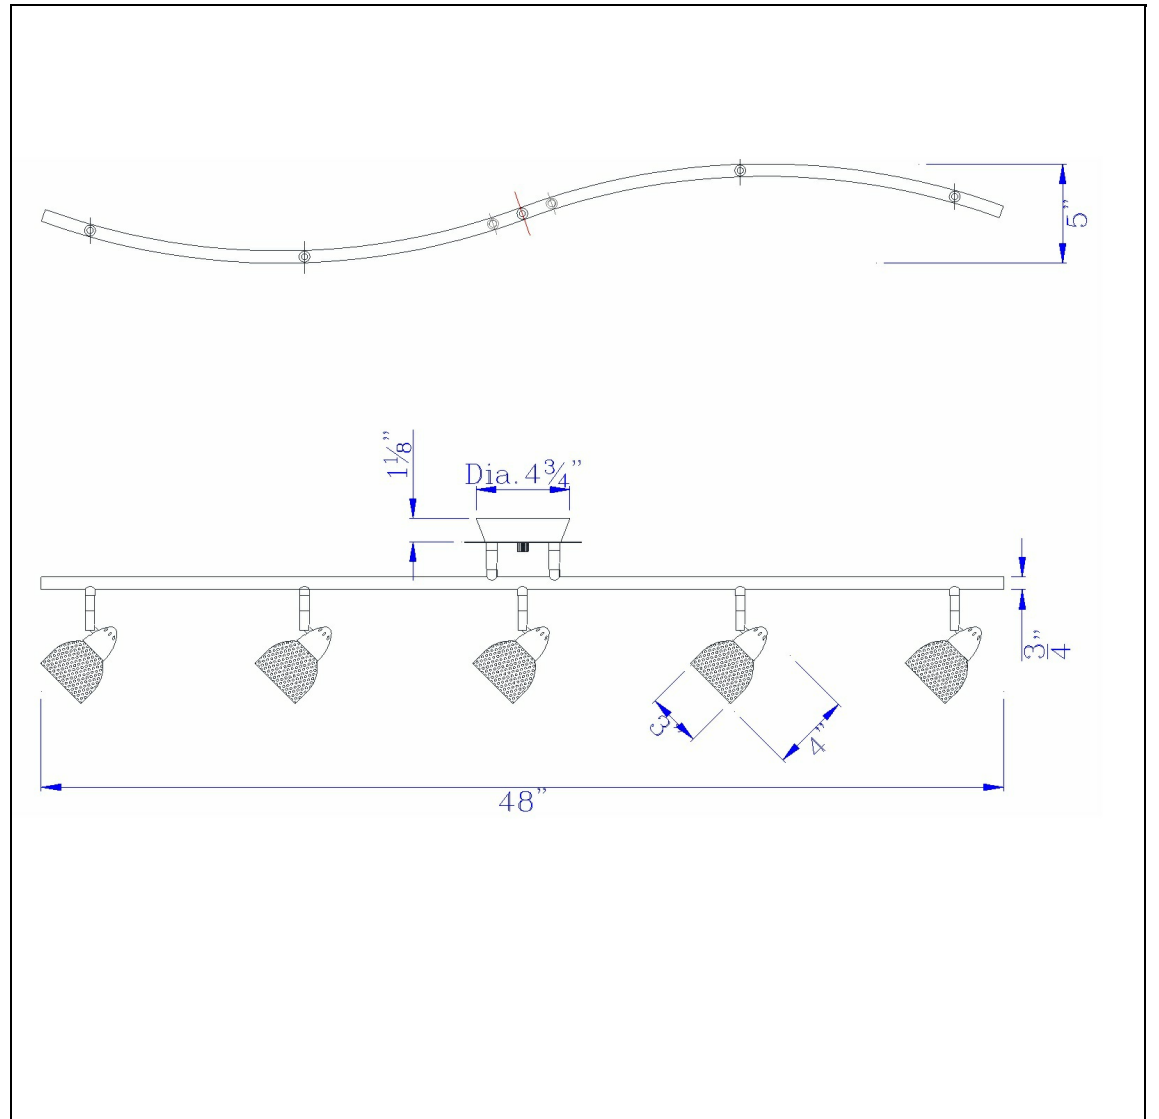

Product No. **SL-735-RU-MBK**

Description

LED 8W X 5 Ac Serpentine Rail Light, 2600 Lumen, Dimmable  
Durable Metal Construction  
Metal Cone Shades Included  
Fixture is Dimmable  
2600 Lumen output  
Ships in one Carton  
Dimmable with Lutron dimmers #: DVCL-153P, SCL-153P, AYCL-153P, CTCL-153P, DVCL-253P, DVSCLL-253P,  
Dimmable with Lutron dimmers #: DVCL-153P, SCL-153P, AYCL-153P, CTCL-153P, DVCL-253P, DVSCLL-253P,  
Led Metal Serpentine with Shade

Technical Specifications

<b>UPC</b>	020193067284	<b>Carton 1 Dimensions</b>	0.00 x 9.30 x 9.30
<b>Wattage</b>	LED 8WX5	<b>Carton 2 Dimensions</b>	0.00 x 0.00 x 9.30
<b>CRI</b>	90	<b>Package Dimensions</b>	L: 9.30 W: 9.30
<b>Lumen</b>	3250		
<b>Switch Type</b>	Hardwired		
<b>Bulb Base</b>	LED		
<b>Number of Lights</b>	5		
<b>Color</b>	Rust		
<b>Base Color</b>	Rust		