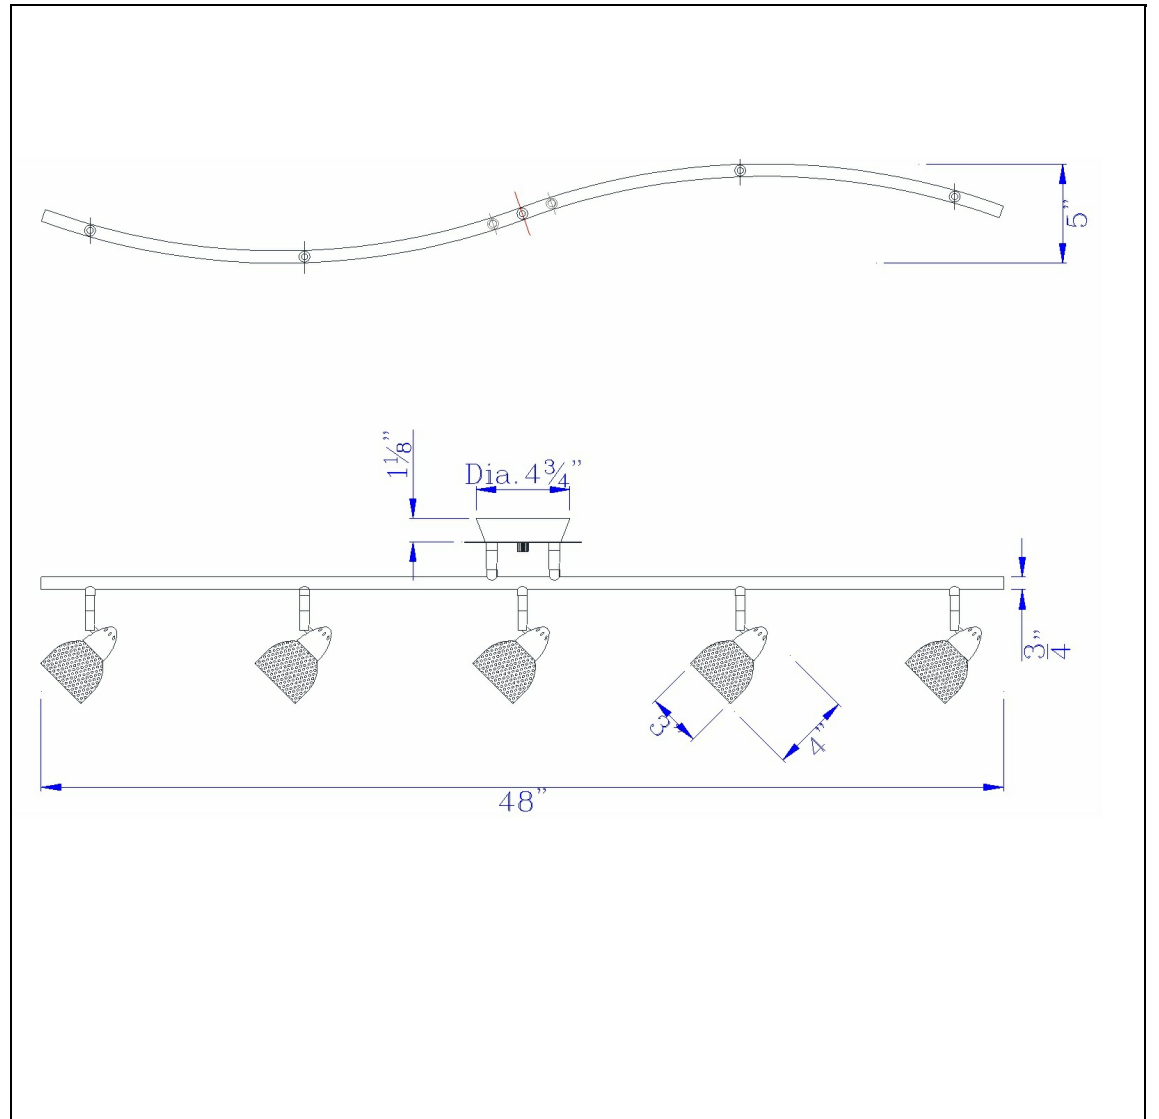

Product No. **SL-735-RU-MBK**

Description

LED 8W X 5 Ac Serpentine Rail Light, 2600 Lumen, Dimmable  
Durable Metal Construction  
Metal Cone Shades Included  
Fixture is Dimmable  
2600 Lumen output  
Ships in one Carton  
Dimmable with Lutron dimmers #: DVCL-153P, SCL-153P, AYCL-153P, CTCL-153P, DVCL-253P, DVSCLL-253P,  
Dimmable with Lutron dimmers #: DVCL-153P, SCL-153P, AYCL-153P, CTCL-153P, DVCL-253P, DVSCLL-253P,  
Led Metal Serpentine with Shade

Technical Specifications

|                         |              |                            |                    |
|-------------------------|--------------|----------------------------|--------------------|
| <b>UPC</b>              | 020193067284 | <b>Carton 1 Dimensions</b> | 0.00 x 9.30 x 9.30 |
| <b>Wattage</b>          | LED 8WX5     | <b>Carton 2 Dimensions</b> | 0.00 x 0.00 x 9.30 |
| <b>CRI</b>              | 90           | <b>Package Dimensions</b>  | L: 9.30 W: 9.30    |
| <b>Lumen</b>            | 3250         |                            |                    |
| <b>Switch Type</b>      | Hardwired    |                            |                    |
| <b>Bulb Base</b>        | LED          |                            |                    |
| <b>Number of Lights</b> | 5            |                            |                    |
| <b>Color</b>            | Rust         |                            |                    |
| <b>Base Color</b>       | Rust         |                            |                    |