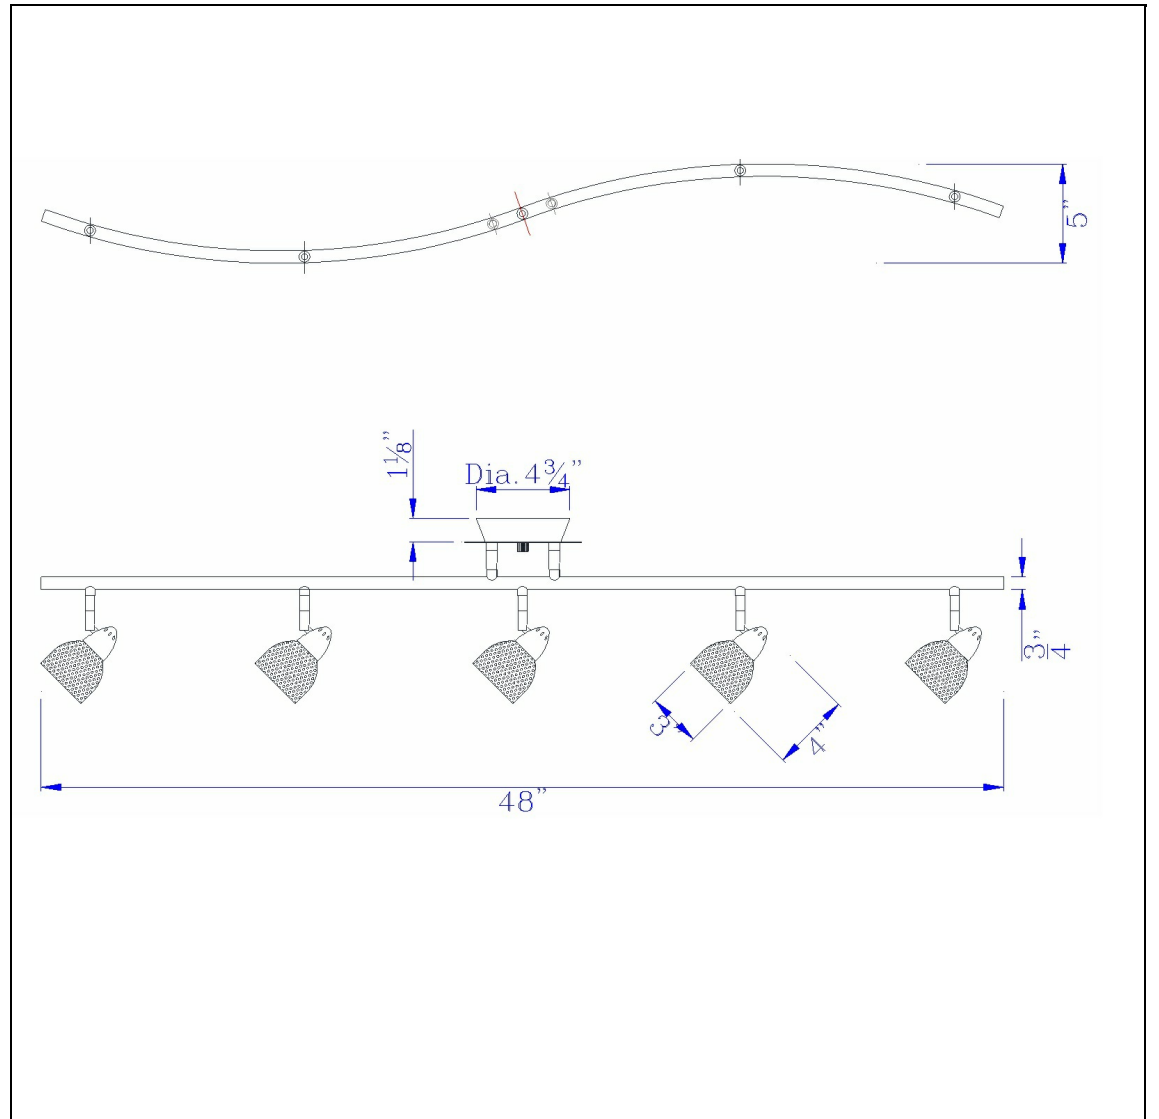

Product No. **SL-735-RU-MBS**

Description

LED 8W X 5 Ac Serpentine Rail Light, 2600 Lumen, Dimmable  
Durable Metal Construction  
Metal Cone Shades Included  
Fixture is Dimmable  
2600 Lumen output  
Ships in one Carton  
Dimmable with Lutron dimmers #: DVCL-153P, SCL-153P, AYCL-153P, CTCL-153P, DVCL-253P, DVSCLL-253P,  
Dimmable with Lutron dimmers #: DVCL-153P, SCL-153P, AYCL-153P, CTCL-153P, DVCL-253P, DVSCLL-253P,  
Led Metal Serpentine with Shade

Technical Specifications

<b>UPC</b>	020193067284	<b>Carton 1 Dimensions</b>	0.00 x 9.30 x 9.30
<b>Wattage</b>	LED 8WX5	<b>Carton 2 Dimensions</b>	0.00 x 0.00 x 9.30
<b>CRI</b>	90	<b>Package Dimensions</b>	L: 9.30 W: 9.30
<b>Lumen</b>	3250		
<b>Switch Type</b>	Hardwired		
<b>Bulb Base</b>	LED		
<b>Number of Lights</b>	5		
<b>Color</b>	Rust		
<b>Base Color</b>	Rust		