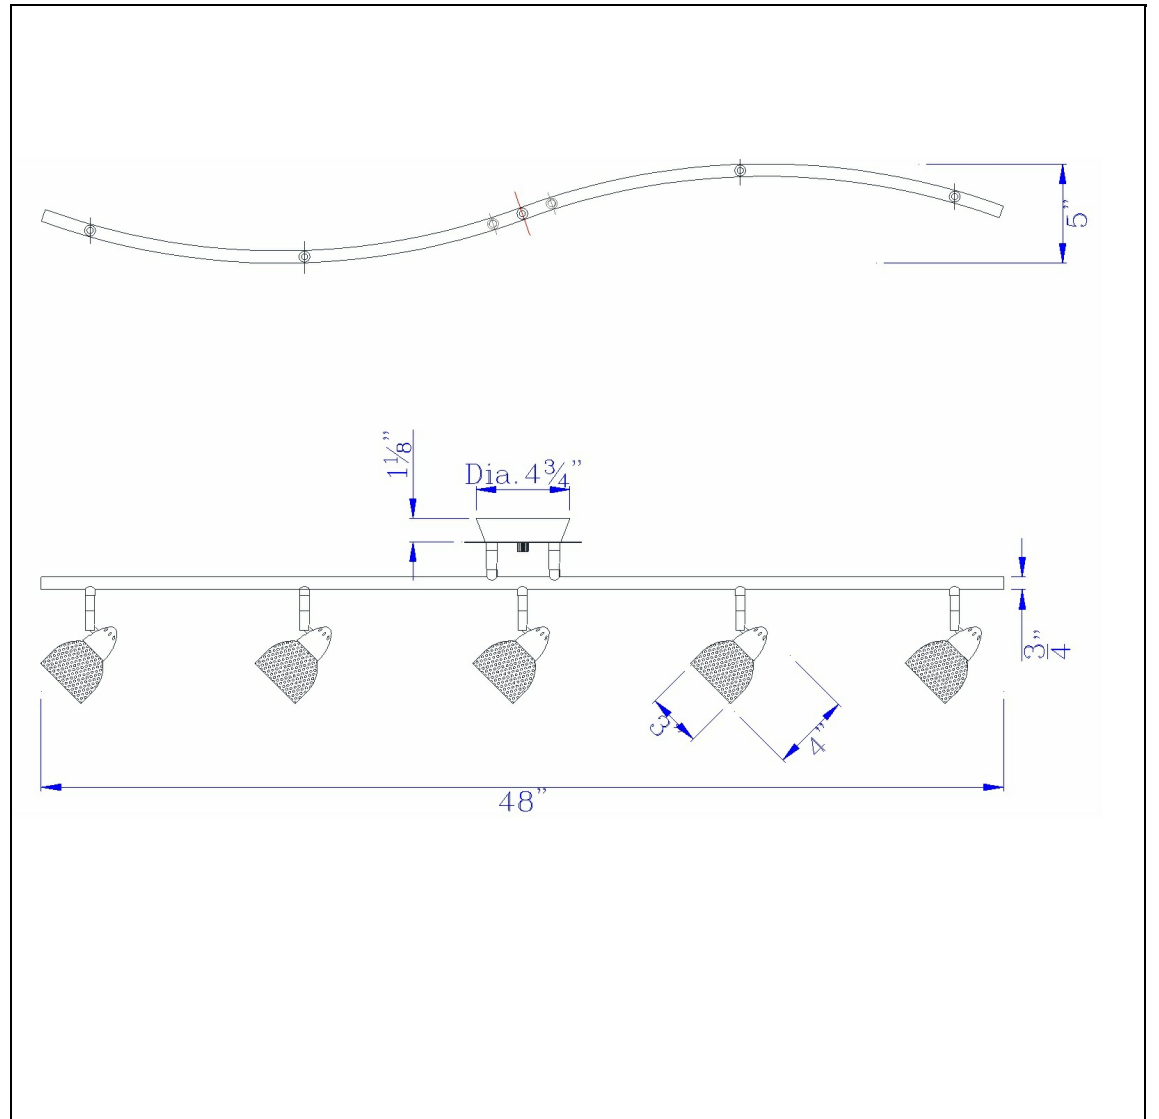

Product No. **SL-735-RU-MDB**

Description

LED 8W X 5 Ac Serpentine Rail Light, 2600 Lumen, Dimmable
Durable Metal Construction
Metal Cone Shades Included
Fixture is Dimmable
2600 Lumen output
Ships in one Carton
Dimmable with Lutron dimmers #: DVCL-153P, SCL-153P, AYCL-153P, CTCL-153P, DVCL-253P, DVSCLL-253P,
Dimmable with Lutron dimmers #: DVCL-153P, SCL-153P, AYCL-153P, CTCL-153P, DVCL-253P, DVSCLL-253P,
Led Metal Serpentine with Shade

Technical Specifications

UPC	020193067284	Carton 1 Dimensions	0.00 x 9.30 x 9.30
Wattage	LED 8WX5	Carton 2 Dimensions	0.00 x 0.00 x 9.30
CRI	90	Package Dimensions	L: 9.30 W: 9.30
Lumen	3250		
Switch Type	Hardwired		
Bulb Base	LED		
Number of Lights	5		
Color	Rust		
Base Color	Rust		