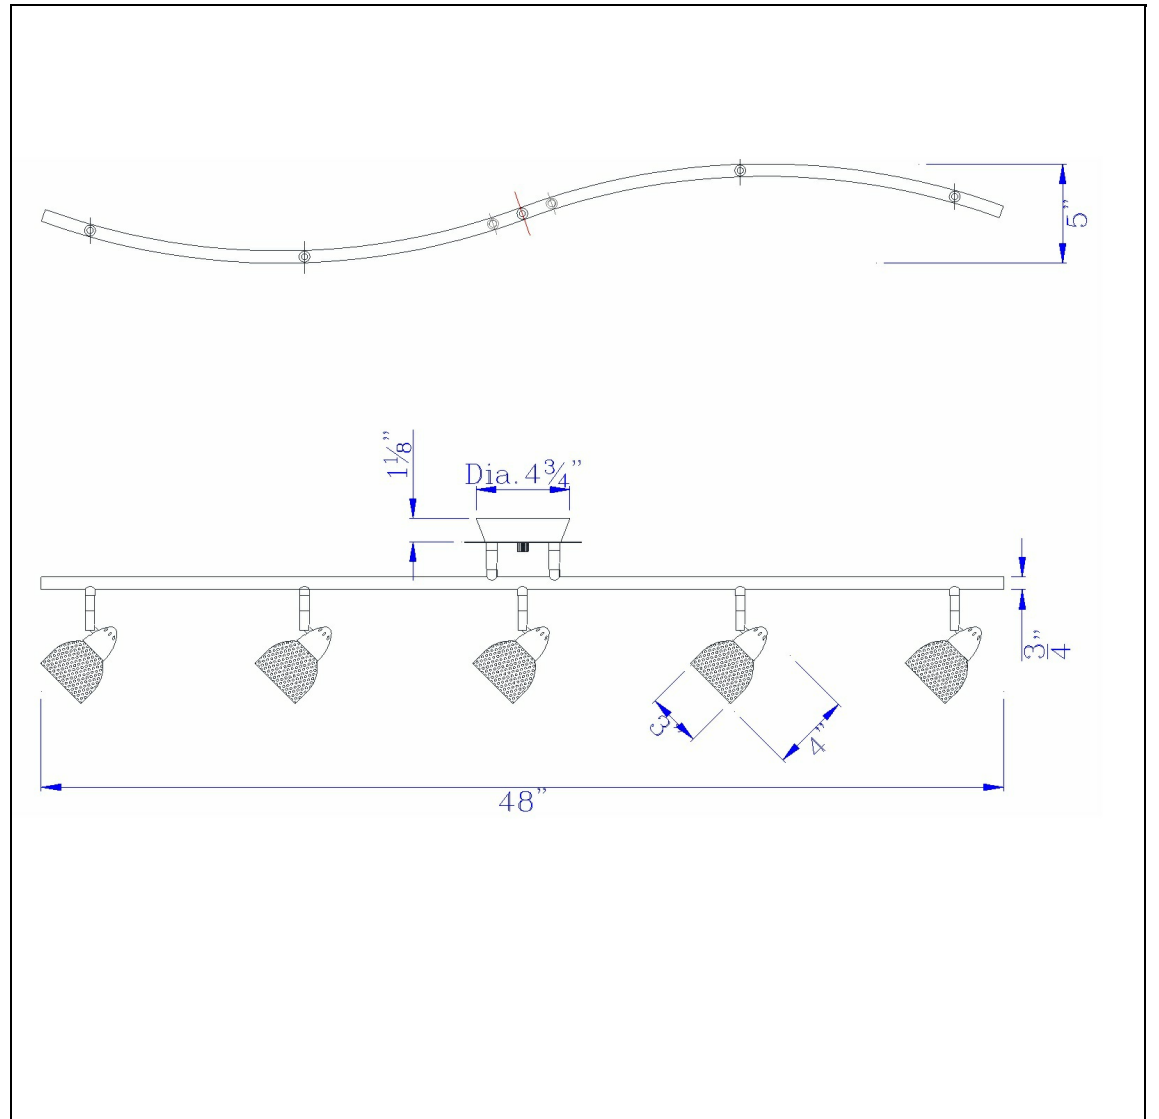

Product No. **SL-735-RU-MDB**

Description

LED 8W X 5 Ac Serpentine Rail Light, 2600 Lumen, Dimmable  
Durable Metal Construction  
Metal Cone Shades Included  
Fixture is Dimmable  
2600 Lumen output  
Ships in one Carton  
Dimmable with Lutron dimmers #: DVCL-153P, SCL-153P, AYCL-153P, CTCL-153P, DVCL-253P, DVSCLL-253P,  
Dimmable with Lutron dimmers #: DVCL-153P, SCL-153P, AYCL-153P, CTCL-153P, DVCL-253P, DVSCLL-253P,  
Led Metal Serpentine with Shade

Technical Specifications

<b>UPC</b>	020193067284	<b>Carton 1 Dimensions</b>	0.00 x 9.30 x 9.30
<b>Wattage</b>	LED 8WX5	<b>Carton 2 Dimensions</b>	0.00 x 0.00 x 9.30
<b>CRI</b>	90	<b>Package Dimensions</b>	L: 9.30 W: 9.30
<b>Lumen</b>	3250		
<b>Switch Type</b>	Hardwired		
<b>Bulb Base</b>	LED		
<b>Number of Lights</b>	5		
<b>Color</b>	Rust		
<b>Base Color</b>	Rust		