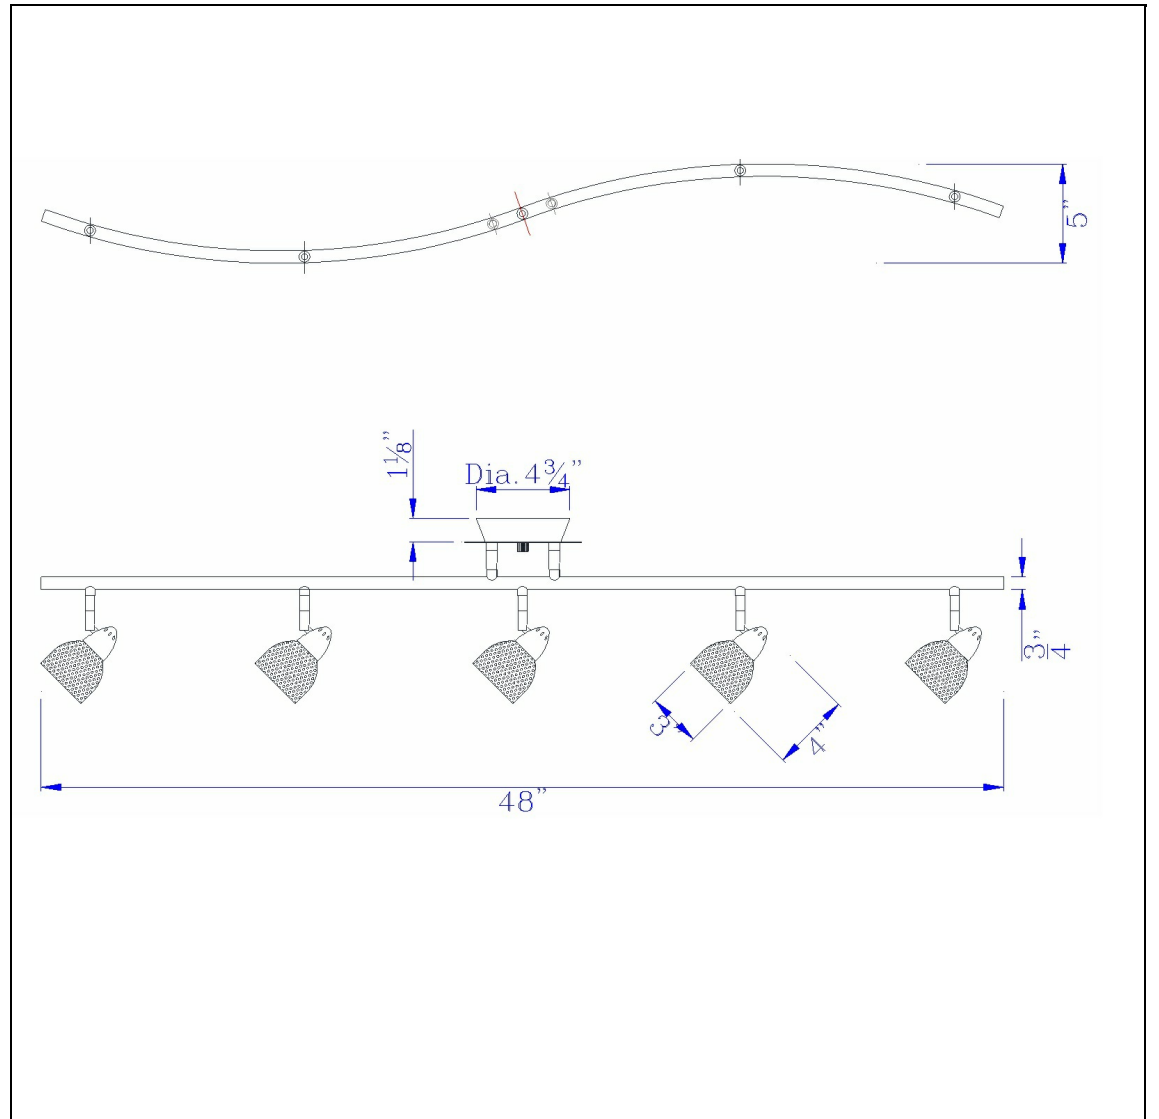

Product No. **SL-735-RU-MRU**

Description

LED 8W X 5 Ac Serpentine Rail Light, 2600 Lumen, Dimmable
Durable Metal Construction
Metal Cone Shades Included
Fixture is Dimmable
2600 Lumen output
Ships in one Carton
Dimmable with Lutron dimmers #: DVCL-153P, SCL-153P, AYCL-153P, CTCL-153P, DVCL-253P, DVSCLL-253P,
Dimmable with Lutron dimmers #: DVCL-153P, SCL-153P, AYCL-153P, CTCL-153P, DVCL-253P, DVSCLL-253P,
Led Metal Serpentine with Shade

Technical Specifications

UPC	020193067284	Carton 1 Dimensions	0.00 x 9.30 x 9.30
Wattage	LED 8WX5	Carton 2 Dimensions	0.00 x 0.00 x 9.30
CRI	90	Package Dimensions	L: 9.30 W: 9.30
Lumen	3250		
Switch Type	Hardwired		
Bulb Base	LED		
Number of Lights	5		
Color	Rust		
Base Color	Rust		