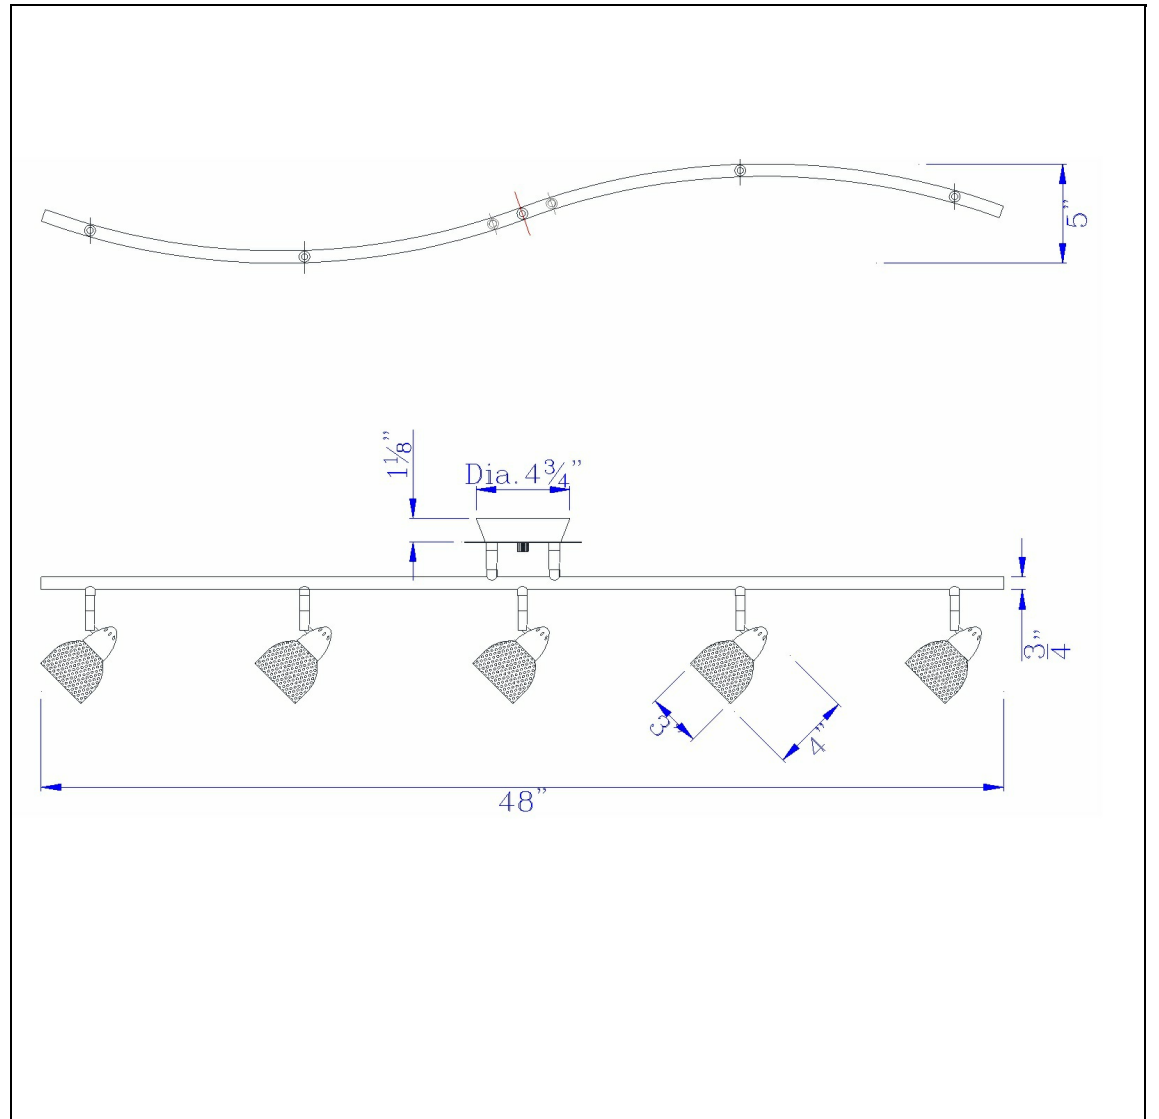

Product No. **SL-735-RU-MWH**

Description

LED 8W X 5 Ac Serpentine Rail Light, 2600 Lumen, Dimmable  
Durable Metal Construction  
Metal Cone Shades Included  
Fixture is Dimmable  
2600 Lumen output  
Ships in one Carton  
Dimmable with Lutron dimmers #: DVCL-153P, SCL-153P, AYCL-153P, CTCL-153P, DVCL-253P, DVSCLL-253P,  
Dimmable with Lutron dimmers #: DVCL-153P, SCL-153P, AYCL-153P, CTCL-153P, DVCL-253P, DVSCLL-253P,  
Led Metal Serpentine with Shade

Technical Specifications

<b>UPC</b>	020193067284	<b>Carton 1 Dimensions</b>	0.00 x 9.30 x 9.30
<b>Wattage</b>	LED 8WX5	<b>Carton 2 Dimensions</b>	0.00 x 0.00 x 9.30
<b>CRI</b>	90	<b>Package Dimensions</b>	L: 9.30 W: 9.30
<b>Lumen</b>	3250		
<b>Switch Type</b>	Hardwired		
<b>Bulb Base</b>	LED		
<b>Number of Lights</b>	5		
<b>Color</b>	Rust		
<b>Base Color</b>	Rust		