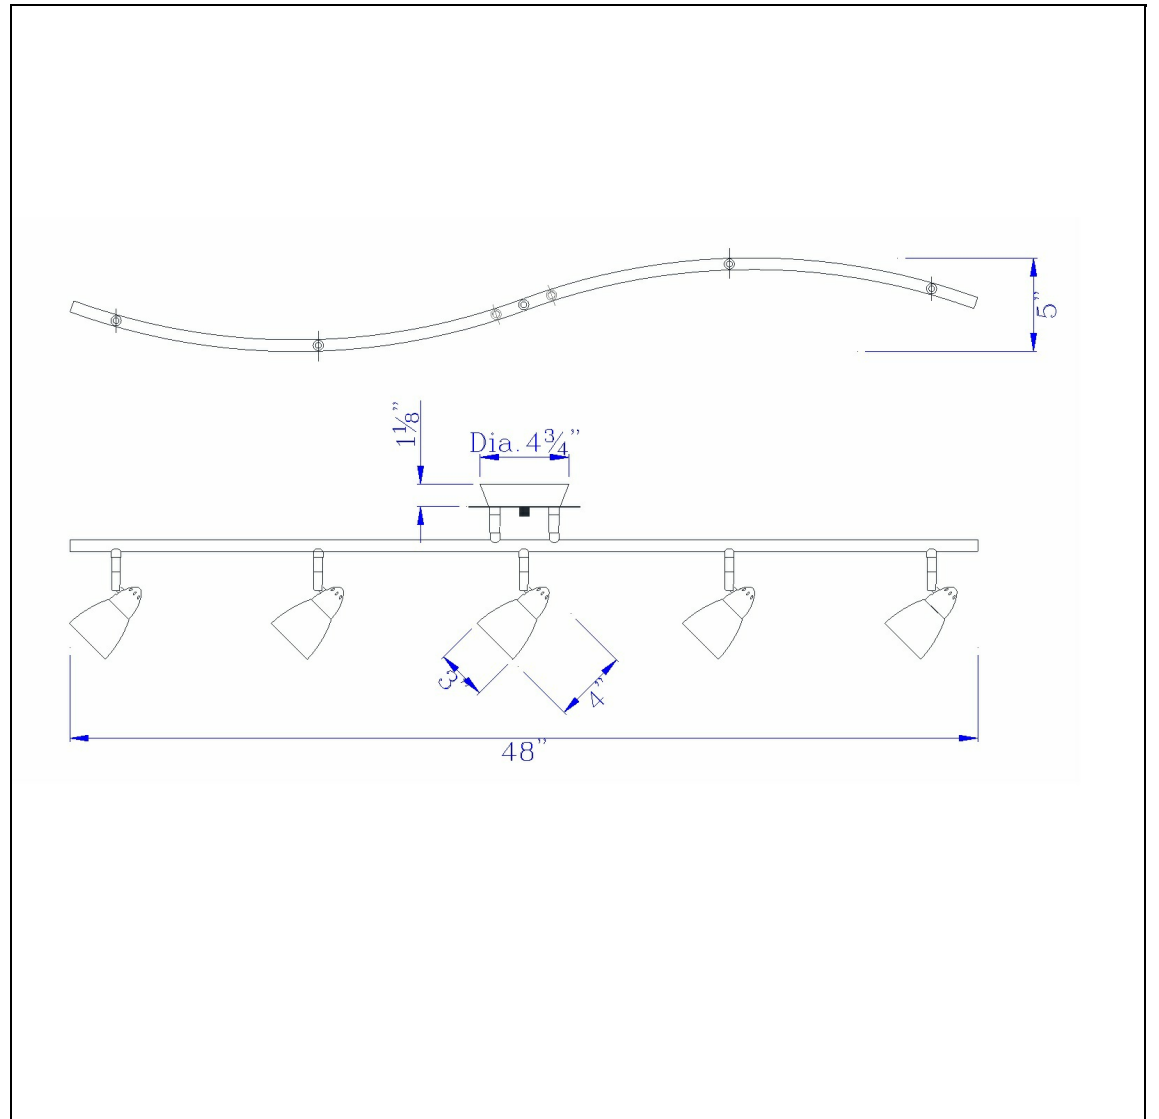

Product No. **SL-735-RU-OSA**

Description

LED 8W X 5 Ac Serpentine Rail Light, 2600 Lumen, Dimmable
Durable Glass and Metal Construction
Hand blown glass shades
Fixture is Dimmable
2600 Lumen output
Ships in one Carton
Dimmable with Lutron dimmers #: DVCL-153P, SCL-153P, AYCL-153P, CTCL-153P, DVCL-253P, DVSCLL-253P,
Dimmable with Lutron dimmers #: DVCL-153P, SCL-153P, AYCL-153P, CTCL-153P, DVCL-253P, DVSCLL-253P,
Led Metal Serpentine with Shade

Technical Specifications

UPC	020193067284	Carton 1 Dimensions	0.00 x 9.30 x 9.30
Wattage	LED 8WX5	Carton 2 Dimensions	0.00 x 0.00 x 9.30
CRI	90	Package Dimensions	L: 9.30 W: 9.30
Lumen	3250		
Switch Type	Hardwired		
Bulb Base	LED		
Number of Lights	5		
Color	Rust		
Base Color	Rust		