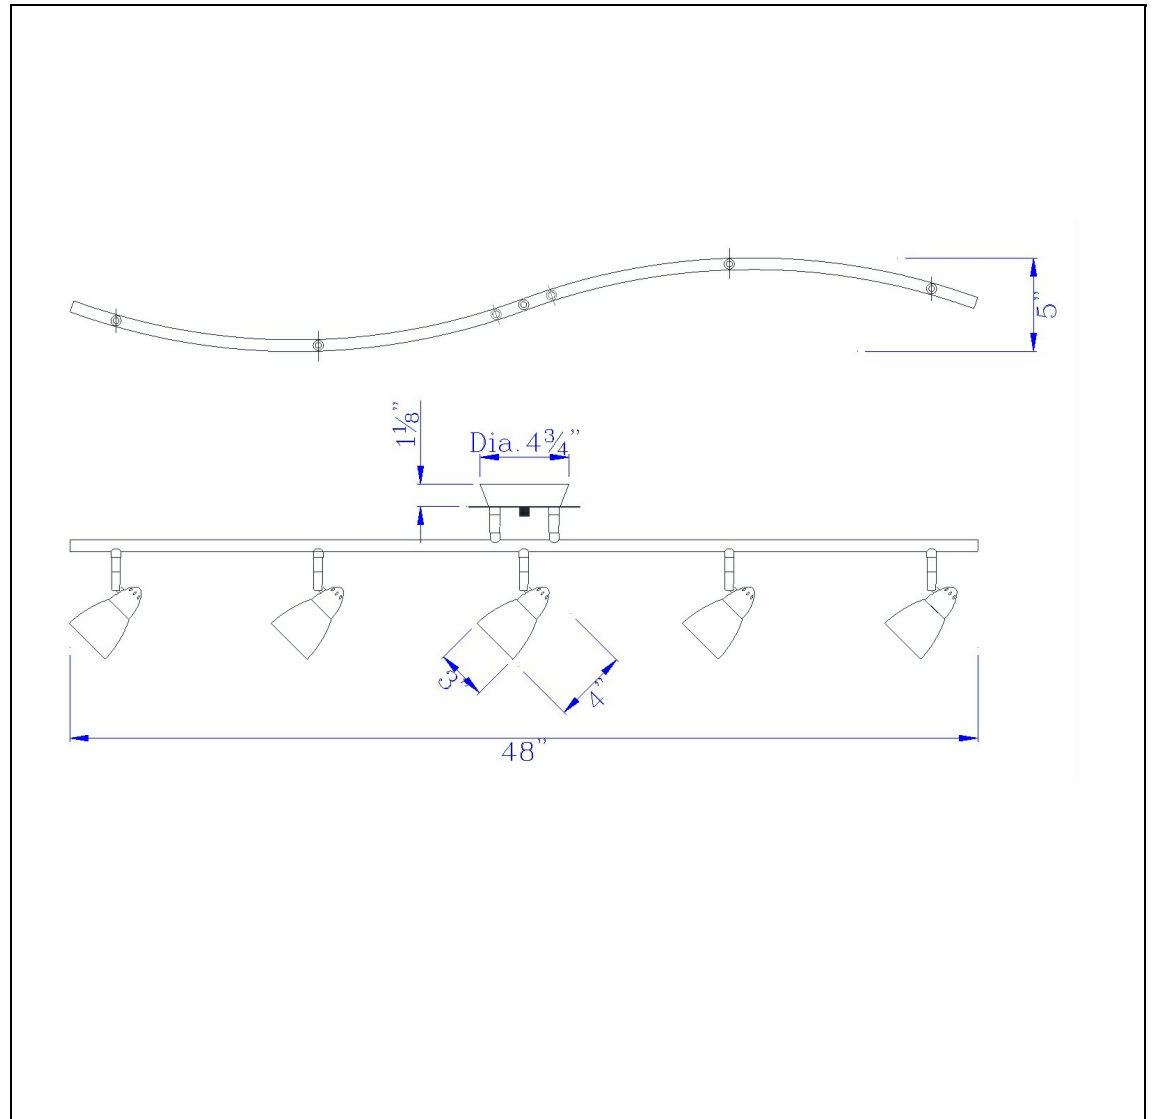

Product No. **SL-735-RU-REDS**

Description

LED 8W X 5 Ac Serpentine Rail Light, 2600 Lumen, Dimmable  
Durable Glass and Metal Construction  
Hand blown glass shades  
Fixture is Dimmable  
2600 Lumen output  
Ships in one Carton  
Dimmable with Lutron dimmers #: DVCL-153P, SCL-153P, AYCL-153P, CTCL-153P, DVCL-253P, DVSCLL-253P,  
Dimmable with Lutron dimmers #: DVCL-153P, SCL-153P, AYCL-153P, CTCL-153P, DVCL-253P, DVSCLL-253P,  
Led Metal Serpentine with Shade

Technical Specifications

<b>UPC</b>	020193067284	<b>Carton 1 Dimensions</b>	0.00 x 9.30 x 9.30
<b>Wattage</b>	LED 8WX5	<b>Carton 2 Dimensions</b>	0.00 x 0.00 x 9.30
<b>CRI</b>	90	<b>Package Dimensions</b>	L: 9.30 W: 9.30
<b>Lumen</b>	3250		
<b>Switch Type</b>	Hardwired		
<b>Bulb Base</b>	LED		
<b>Number of Lights</b>	5		
<b>Color</b>	Rust		
<b>Base Color</b>	Rust		