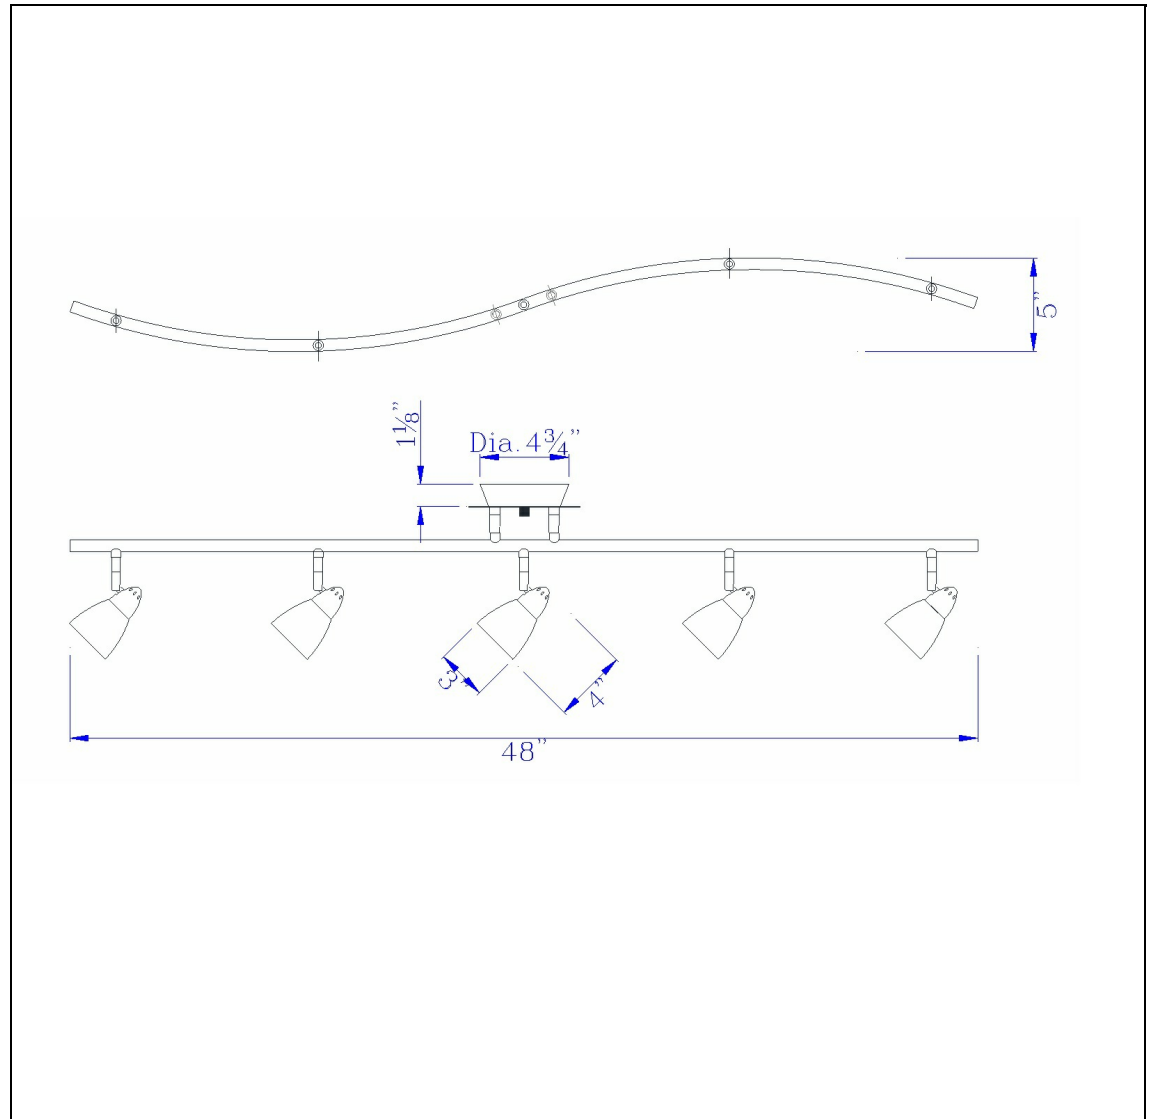

Product No. **SL-735-RU-WH**

Description

LED 8W X 5 Ac Serpentine Rail Light, 2600 Lumen, Dimmable
Durable Glass and Metal Construction
Hand blown glass shades
Fixture is Dimmable
2600 Lumen output
Ships in one Carton
Dimmable with Lutron dimmers #: DVCL-153P, SCL-153P, AYCL-153P, CTCL-153P, DVCL-253P, DVSCLL-253P,
Dimmable with Lutron dimmers #: DVCL-153P, SCL-153P, AYCL-153P, CTCL-153P, DVCL-253P, DVSCLL-253P,
Led Metal Serpentine with Shade

Technical Specifications

UPC	020193067284	Carton 1 Dimensions	0.00 x 9.30 x 9.30
Wattage	LED 8WX5	Carton 2 Dimensions	0.00 x 0.00 x 9.30
CRI	90	Package Dimensions	L: 9.30 W: 9.30
Lumen	3250		
Switch Type	Hardwired		
Bulb Base	LED		
Number of Lights	5		
Color	Rust		
Base Color	Rust		