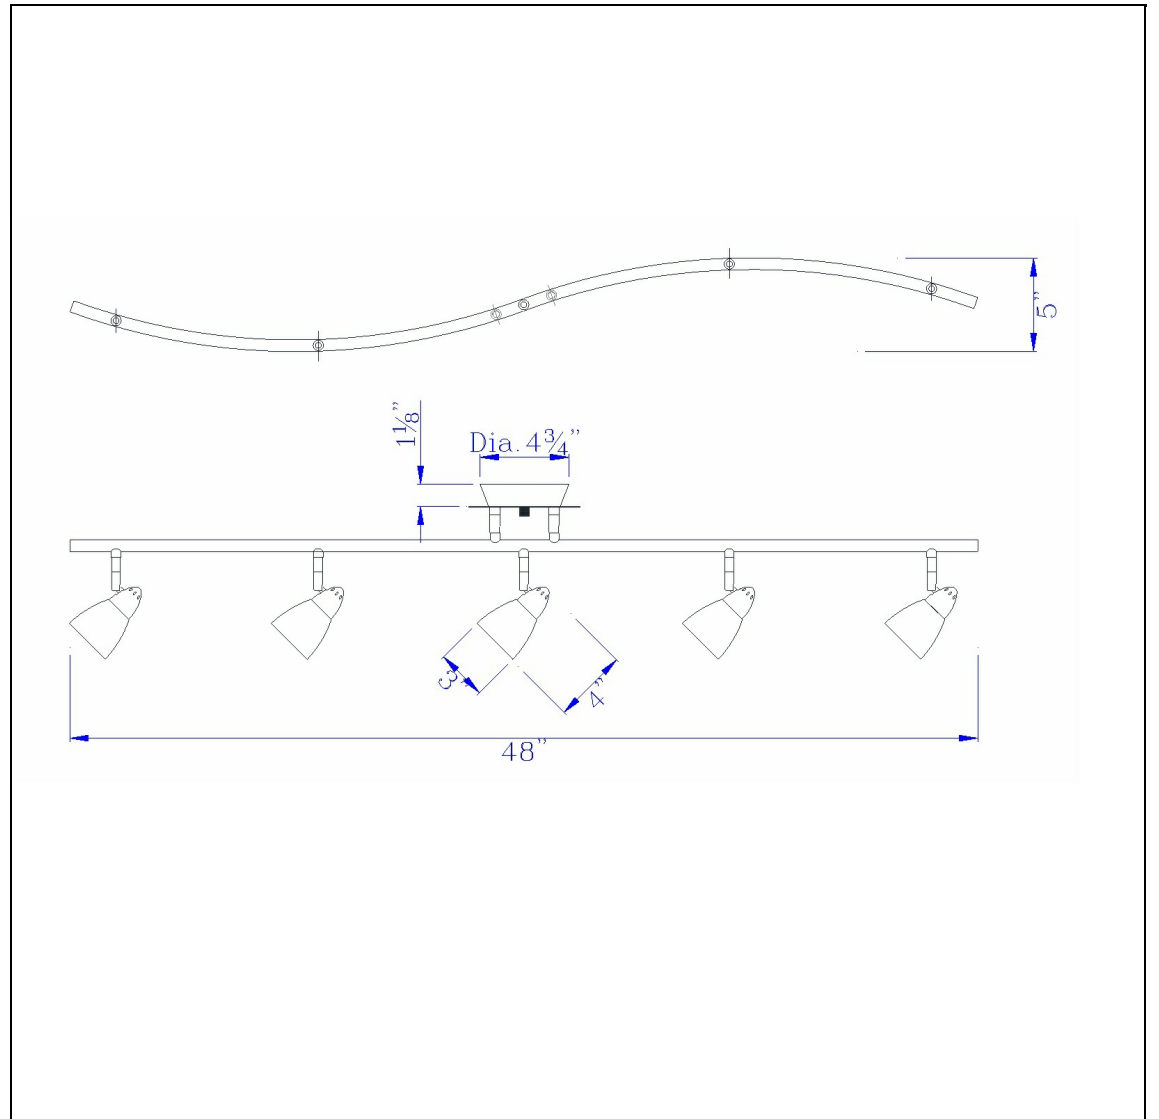

Product No. **SL-735-RU-WH**

Description

LED 8W X 5 Ac Serpentine Rail Light, 2600 Lumen, Dimmable  
Durable Glass and Metal Construction  
Hand blown glass shades  
Fixture is Dimmable  
2600 Lumen output  
Ships in one Carton  
Dimmable with Lutron dimmers #: DVCL-153P, SCL-153P, AYCL-153P, CTCL-153P, DVCL-253P, DVSCLL-253P,  
Dimmable with Lutron dimmers #: DVCL-153P, SCL-153P, AYCL-153P, CTCL-153P, DVCL-253P, DVSCLL-253P,  
Led Metal Serpentine with Shade

Technical Specifications

<b>UPC</b>	020193067284	<b>Carton 1 Dimensions</b>	0.00 x 9.30 x 9.30
<b>Wattage</b>	LED 8WX5	<b>Carton 2 Dimensions</b>	0.00 x 0.00 x 9.30
<b>CRI</b>	90	<b>Package Dimensions</b>	L: 9.30 W: 9.30
<b>Lumen</b>	3250		
<b>Switch Type</b>	Hardwired		
<b>Bulb Base</b>	LED		
<b>Number of Lights</b>	5		
<b>Color</b>	Rust		
<b>Base Color</b>	Rust		