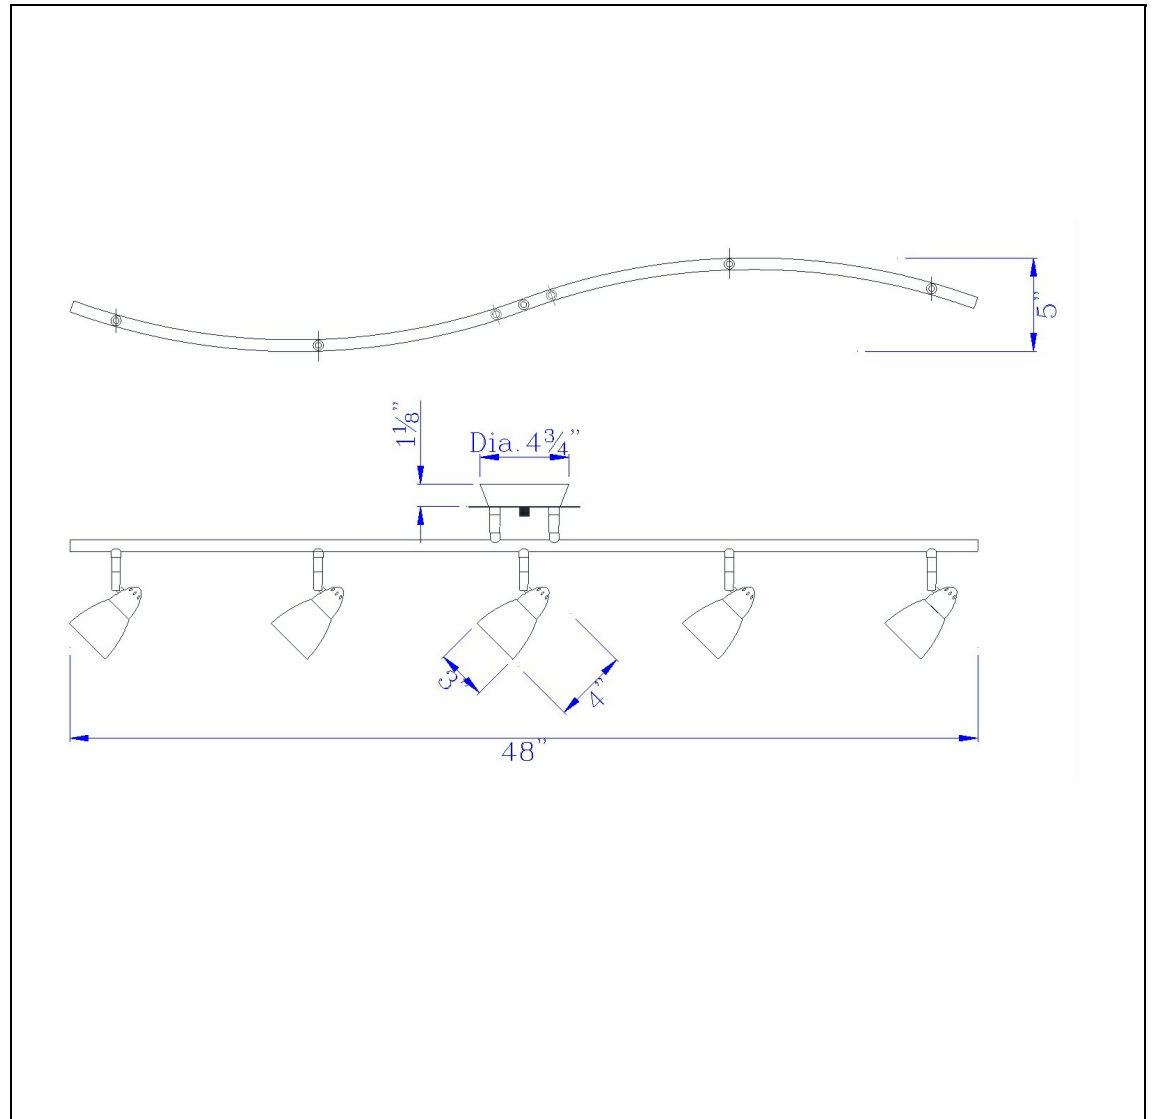

Product No. **SL-735-RU-WSW**

Description

LED 8W X 5 Ac Serpentine Rail Light, 2600 Lumen, Dimmable
Durable Glass and Metal Construction
Hand blown glass shades
Fixture is Dimmable
2600 Lumen output
Ships in one Carton
Dimmable with Lutron dimmers #: DVCL-153P, SCL-153P, AYCL-153P, CTCL-153P, DVCL-253P, DVSCLL-253P,
Dimmable with Lutron dimmers #: DVCL-153P, SCL-153P, AYCL-153P, CTCL-153P, DVCL-253P, DVSCLL-253P,
Led Metal Serpentine with Shade

Technical Specifications

UPC	020193067284	Carton 1 Dimensions	0.00 x 9.30 x 9.30
Wattage	LED 8WX5	Carton 2 Dimensions	0.00 x 0.00 x 9.30
CRI	90	Package Dimensions	L: 9.30 W: 9.30
Lumen	3250		
Switch Type	Hardwired		
Bulb Base	LED		
Number of Lights	5		
Color	Rust		
Base Color	Rust		