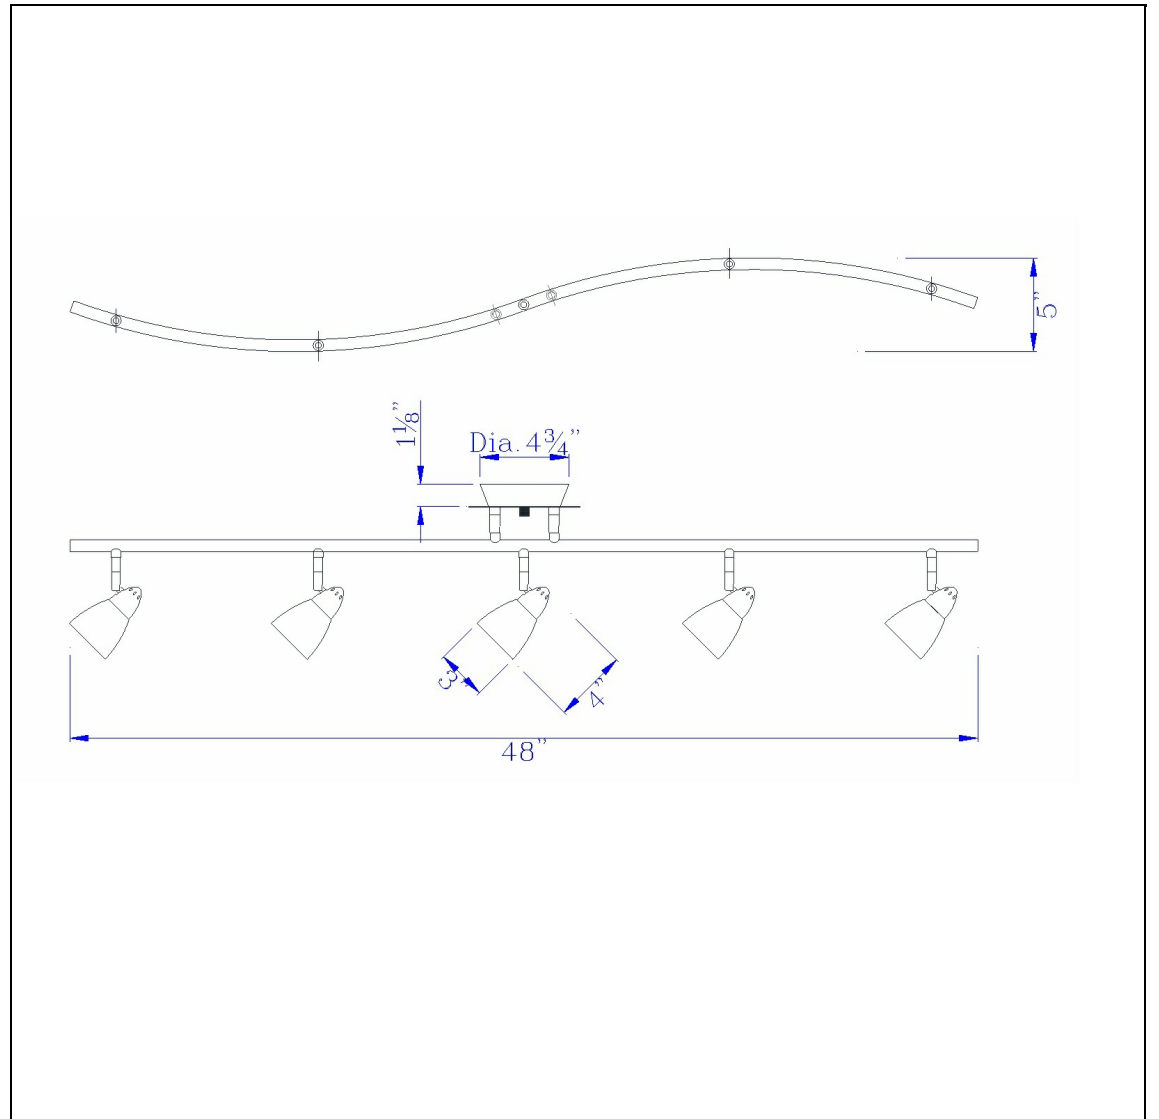

Product No. **SL-735-RU-WSW**

Description

LED 8W X 5 Ac Serpentine Rail Light, 2600 Lumen, Dimmable  
Durable Glass and Metal Construction  
Hand blown glass shades  
Fixture is Dimmable  
2600 Lumen output  
Ships in one Carton  
Dimmable with Lutron dimmers #: DVCL-153P, SCL-153P, AYCL-153P, CTCL-153P, DVCL-253P, DVSCLL-253P,  
Dimmable with Lutron dimmers #: DVCL-153P, SCL-153P, AYCL-153P, CTCL-153P, DVCL-253P, DVSCLL-253P,  
Led Metal Serpentine with Shade

Technical Specifications

<b>UPC</b>	020193067284	<b>Carton 1 Dimensions</b>	0.00 x 9.30 x 9.30
<b>Wattage</b>	LED 8WX5	<b>Carton 2 Dimensions</b>	0.00 x 0.00 x 9.30
<b>CRI</b>	90	<b>Package Dimensions</b>	L: 9.30 W: 9.30
<b>Lumen</b>	3250		
<b>Switch Type</b>	Hardwired		
<b>Bulb Base</b>	LED		
<b>Number of Lights</b>	5		
<b>Color</b>	Rust		
<b>Base Color</b>	Rust		