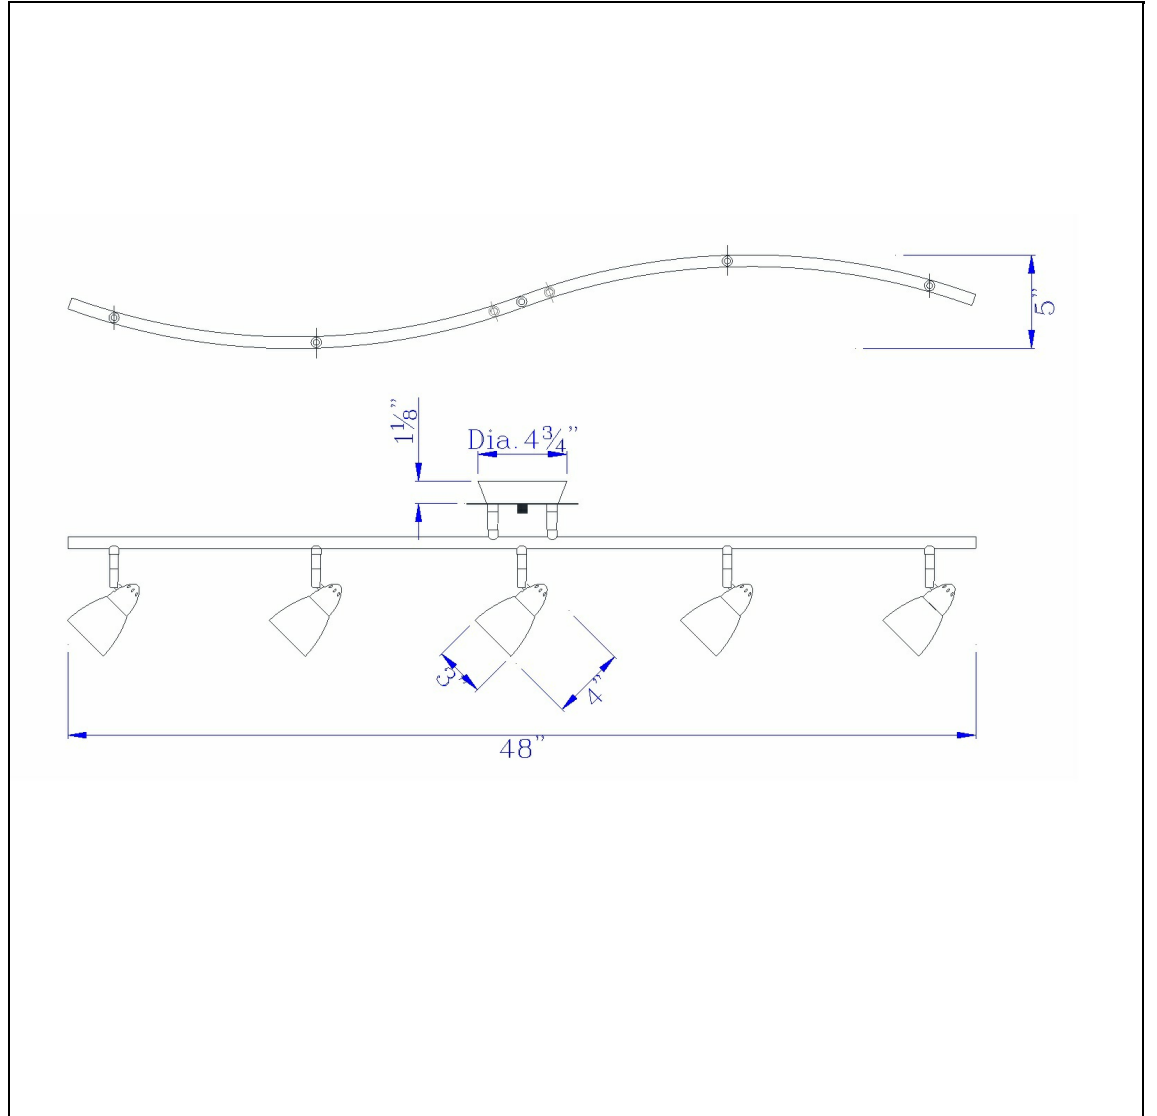

Product No. **SL-735-RU-YELS**

Description

LED 8W X 5 Ac Serpentine Rail Light, 2600 Lumen, Dimmable
Durable Glass and Metal Construction
Hand blown glass shades
Fixture is Dimmable
2600 Lumen output
Ships in one Carton
Dimmable with Lutron dimmers #: DVCL-153P, SCL-153P, AYCL-153P, CTCL-153P, DVCL-253P, DVSCLL-253P,
Dimmable with Lutron dimmers #: DVCL-153P, SCL-153P, AYCL-153P, CTCL-153P, DVCL-253P, DVSCLL-253P,
Led Metal Serpentine with Shade

Technical Specifications

UPC	020193067284	Carton 1 Dimensions	0.00 x 9.30 x 9.30
Wattage	LED 8WX5	Carton 2 Dimensions	0.00 x 0.00 x 9.30
CRI	90	Package Dimensions	L: 9.30 W: 9.30
Lumen	3250		
Switch Type	Hardwired		
Bulb Base	LED		
Number of Lights	5		
Color	Rust		
Base Color	Rust		