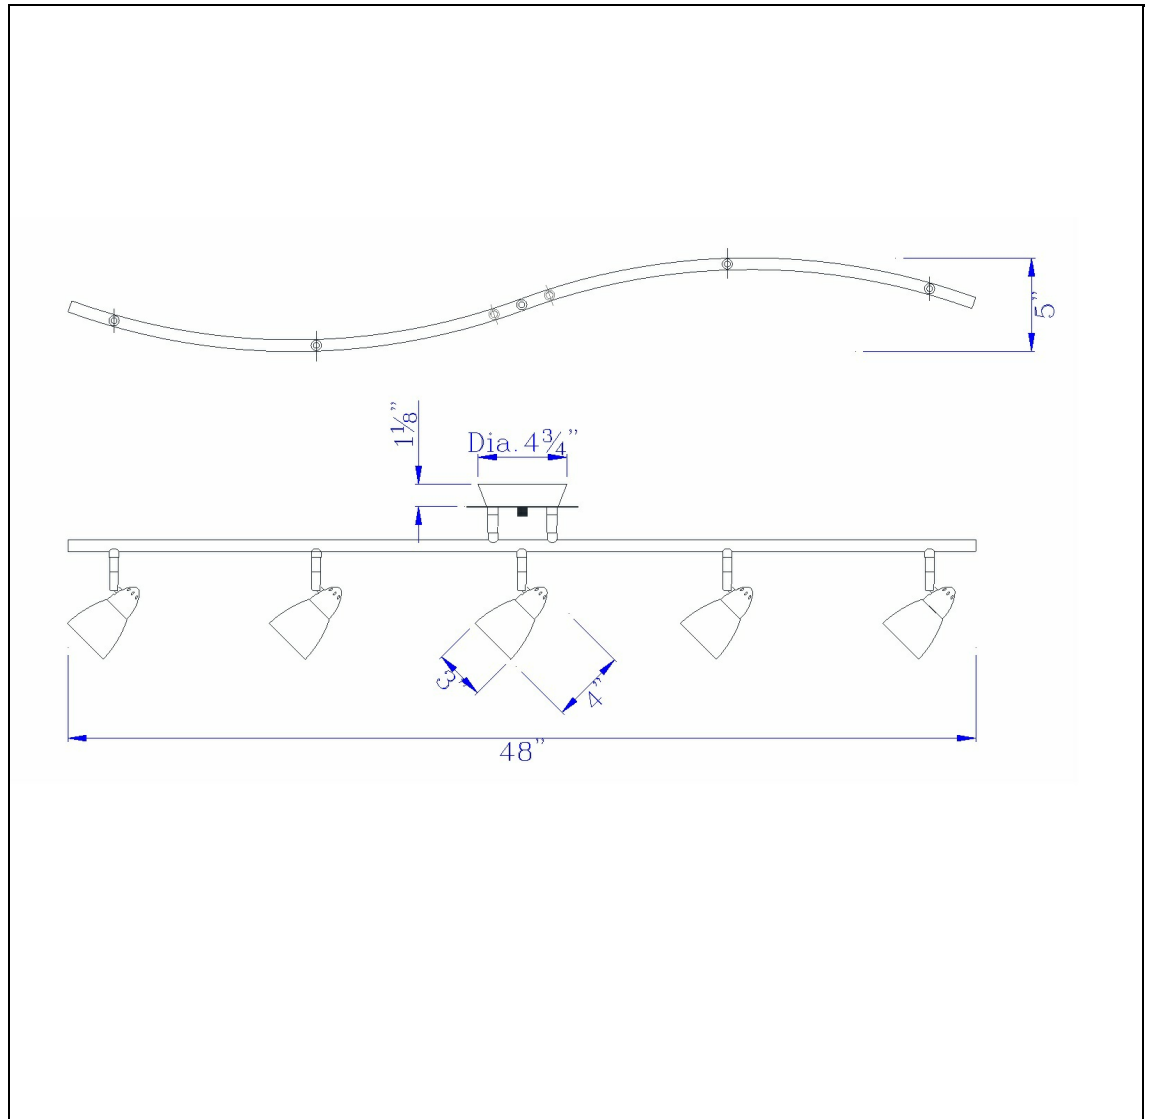

Product No. **SL-735-RU-YELS**

Description

LED 8W X 5 Ac Serpentine Rail Light, 2600 Lumen, Dimmable
Durable Glass and Metal Construction
Hand blown glass shades
Fixture is Dimmable
2600 Lumen output
Ships in one Carton
Dimmable with Lutron dimmers #: DVCL-153P, SCL-153P, AYCL-153P, CTCL-153P, DVCL-253P, DVSCLL-253P,
Dimmable with Lutron dimmers #: DVCL-153P, SCL-153P, AYCL-153P, CTCL-153P, DVCL-253P, DVSCLL-253P,
Led Metal Serpentine with Shade

Technical Specifications

UPC	020193067284	Carton 1 Dimensions	0.00 x 9.30 x 9.30
Wattage	LED 8WX5	Carton 2 Dimensions	0.00 x 0.00 x 9.30
CRI	90	Package Dimensions	L: 9.30 W: 9.30
Lumen	3250		
Switch Type	Hardwired		
Bulb Base	LED		
Number of Lights	5		
Color	Rust		
Base Color	Rust		