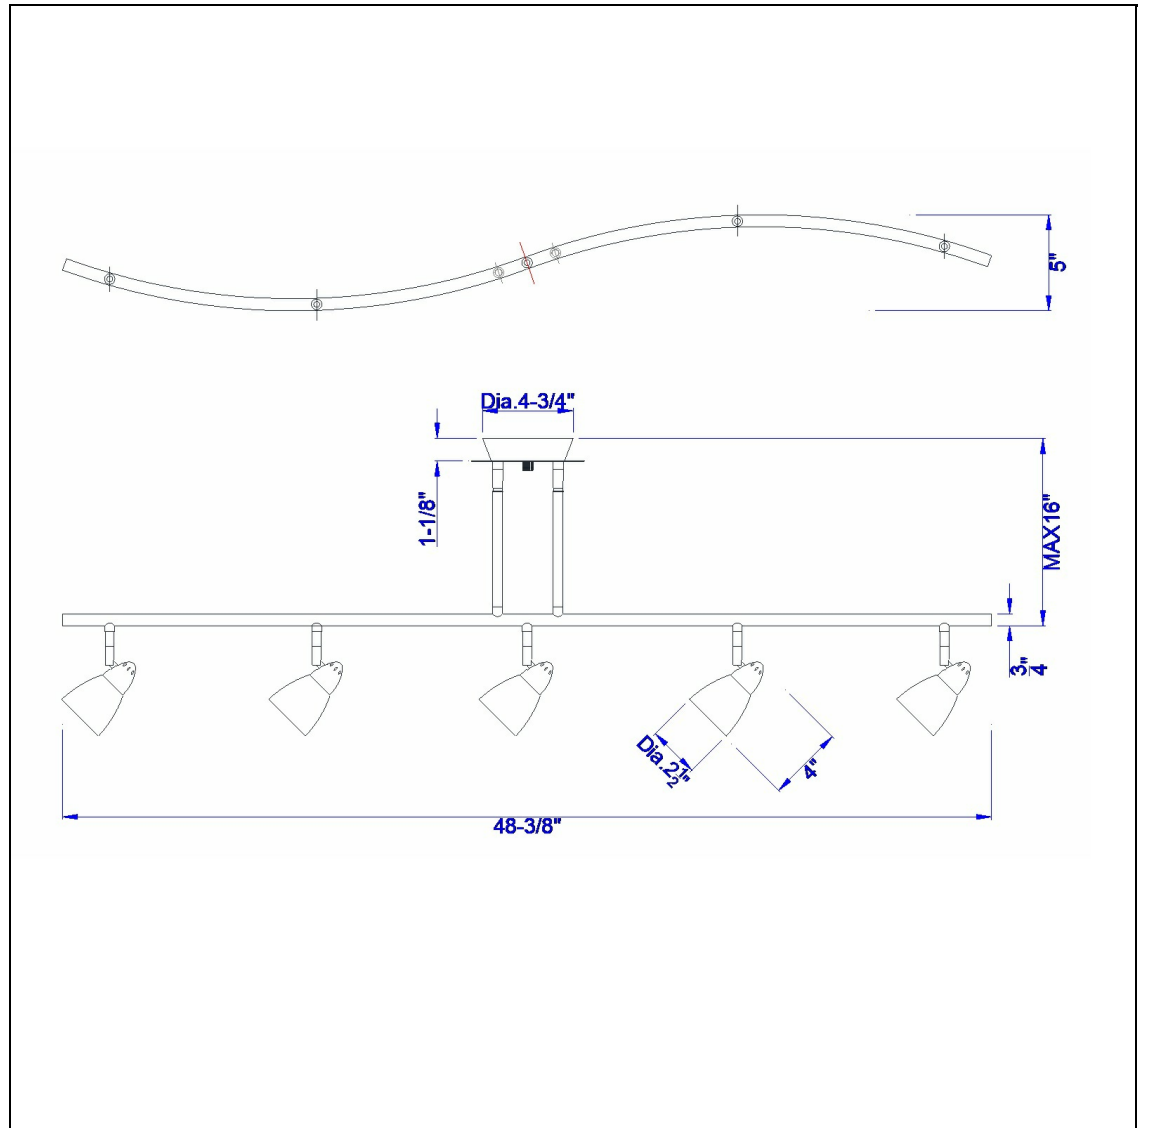

Product No. **SL-954-5-BS-AMS**

Description

5 Light Orbit Light, 120V, GU-10, 50W, Fixture Body Only  
Durable Metal Construction  
Ships in One Carton  
Bulbs Included  
Universal Joint for Flat or Slope Ceiling  
Pair of 4" and 8" Rods Included  
Pair of 4" and 8" Rods Included  
7.25-19.25" Inch Adjustable Metal Serpentine  
Five Light Ceiling Fixture

Technical Specifications

<b>UPC</b>	020193067284	<b>Carton 1 Dimensions</b>	0.00 x 13.10 x 13.10
<b>Wattage</b>	50WX5	<b>Carton 2 Dimensions</b>	0.00 x 0.00 x 13.10
<b>CRI</b>	N/A	<b>Package Dimensions</b>	L: 13.10 W: 13.10
<b>Lumen</b>	N/A		
<b>Switch Type</b>	Hardwired		
<b>Bulb Base</b>	GU-10		
<b>Number of Lights</b>	5		
<b>Color</b>	Brushed Steel		
<b>Base Color</b>	Brushed Steel		