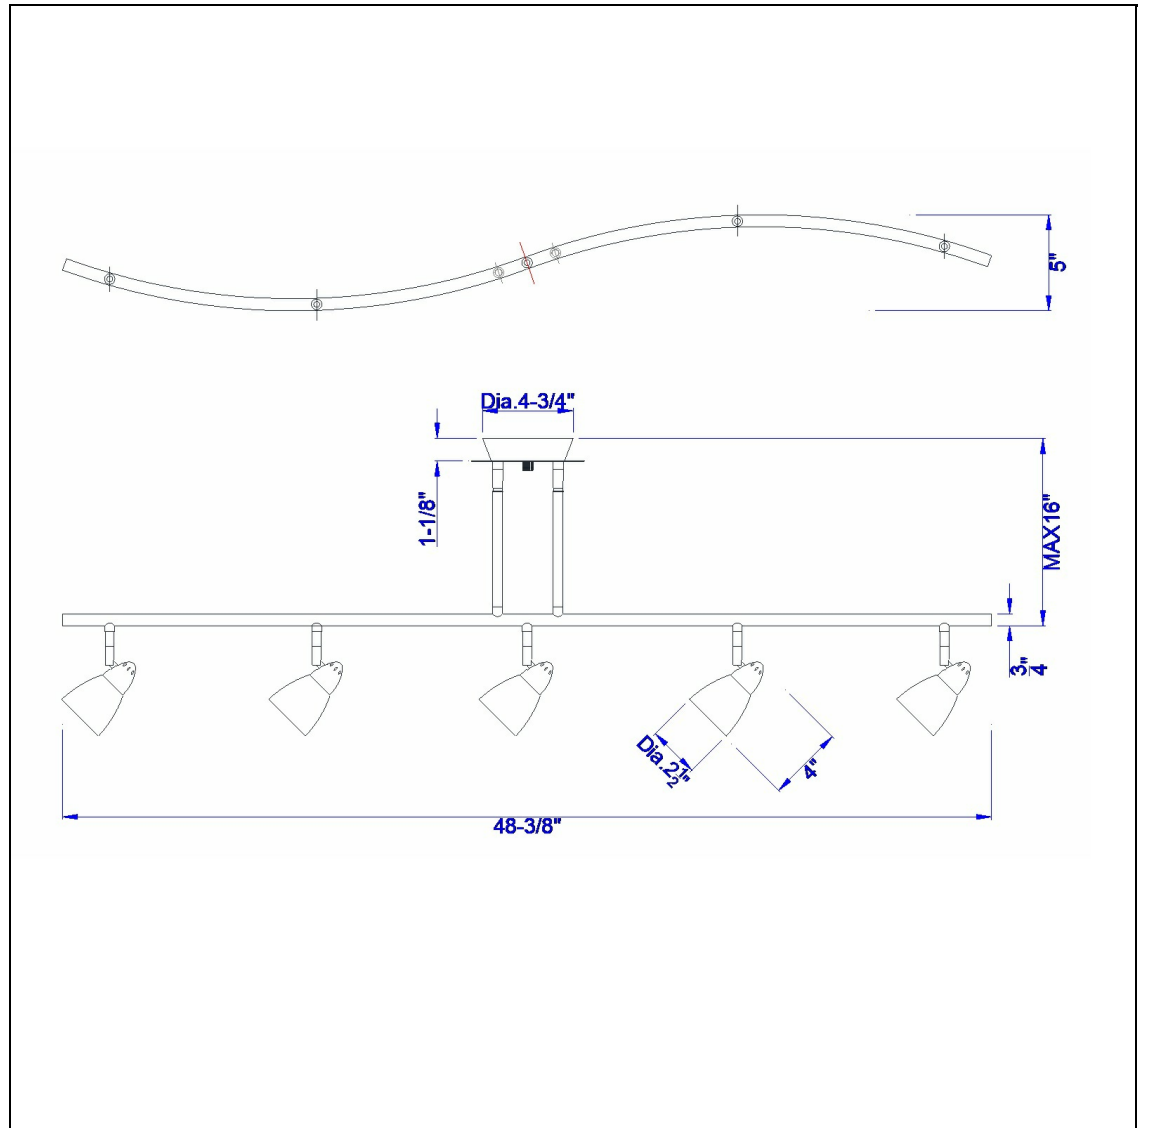

Product No. **SL-954-5-BS-BL**

Description

5 Light Orbit Light, 120V, GU-10, 50W, Fixture Body Only  
Durable Metal Construction  
Ships in One Carton  
Bulbs Included  
Universal Joint for Flat or Slope Ceiling  
Pair of 4" and 8" Rods Included  
Pair of 4" and 8" Rods Included  
7.25-19.25" Inch Adjustable Metal Serpentine  
Five Light Ceiling Fixture

Technical Specifications

<b>UPC</b>	020193067284	<b>Carton 1 Dimensions</b>	0.00 x 13.10 x 13.10
<b>Wattage</b>	50WX5	<b>Carton 2 Dimensions</b>	0.00 x 0.00 x 13.10
<b>CRI</b>	N/A	<b>Package Dimensions</b>	L: 13.10 W: 13.10
<b>Lumen</b>	N/A		
<b>Switch Type</b>	Hardwired		
<b>Bulb Base</b>	GU-10		
<b>Number of Lights</b>	5		
<b>Color</b>	Brushed Steel		
<b>Base Color</b>	Brushed Steel		