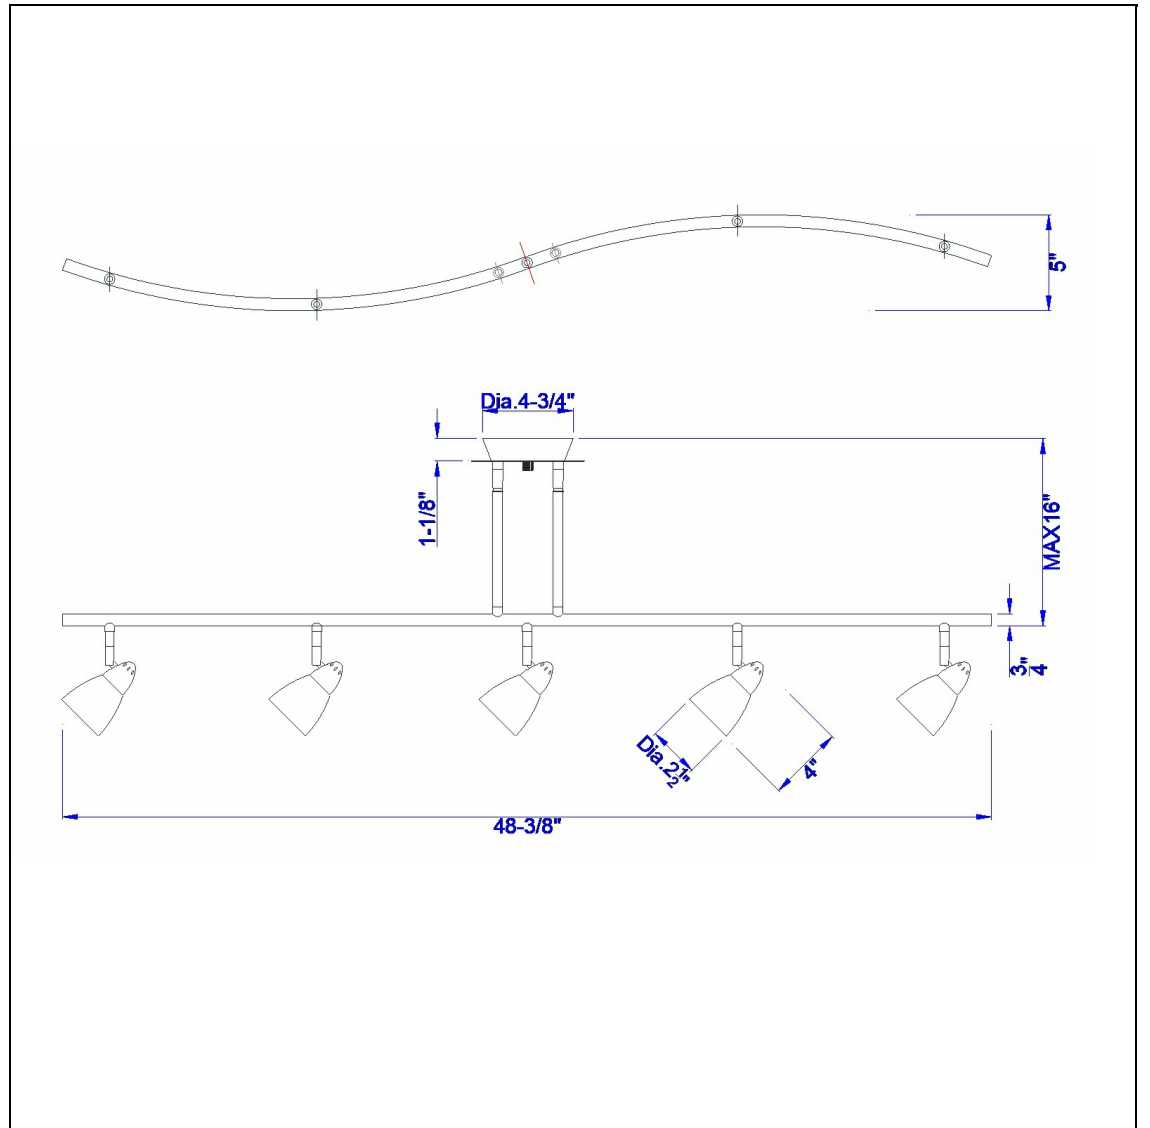

Product No. **SL-954-5-BS-BLS**

Description

5 Light Orbit Light, 120V, GU-10, 50W, Fixture Body Only
Durable Metal Construction
Ships in One Carton
Bulbs Included
Universal Joint for Flat or Slope Ceiling
Pair of 4" and 8" Rods Included
Pair of 4" and 8" Rods Included
7.25-19.25" Inch Adjustable Metal Serpentine
Five Light Ceiling Fixture

Technical Specifications

UPC	020193067284	Carton 1 Dimensions	0.00 x 13.10 x 13.10
Wattage	50WX5	Carton 2 Dimensions	0.00 x 0.00 x 13.10
CRI	N/A	Package Dimensions	L: 13.10 W: 13.10
Lumen	N/A		
Switch Type	Hardwired		
Bulb Base	GU-10		
Number of Lights	5		
Color	Brushed Steel		
Base Color	Brushed Steel		