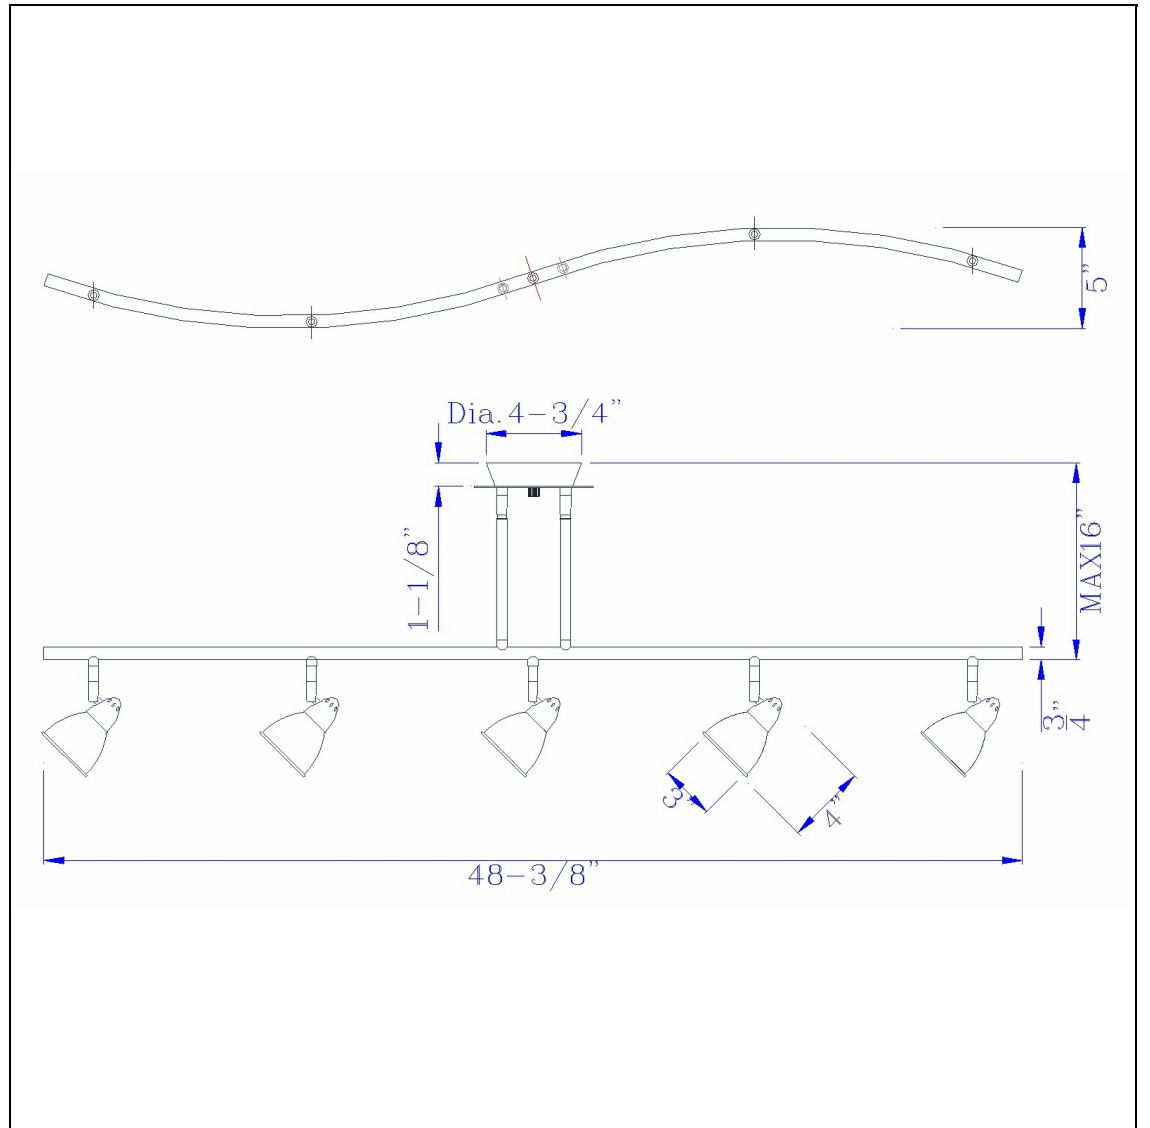

Product No. **SL-954-5-BS-CBK**

Description

5 Light Orbit Light, 120V, GU-10, 50W, Fixture Body Only
Durable Metal Construction
Ships in One Carton
Bulbs Included
Universal Joint for Flat or Slope Ceiling
Pair of 4" and 8" Rods Included
Pair of 4" and 8" Rods Included
7.25-19.25" Inch Adjustable Metal Serpentine
Five Light Ceiling Fixture

Technical Specifications

UPC	020193067284	Carton 1 Dimensions	0.00 x 13.10 x 13.10
Wattage	50WX5	Carton 2 Dimensions	0.00 x 0.00 x 13.10
CRI	N/A	Package Dimensions	L: 13.10 W: 13.10
Lumen	N/A		
Switch Type	Hardwired		
Bulb Base	GU-10		
Number of Lights	5		
Color	Brushed Steel		
Base Color	Brushed Steel		