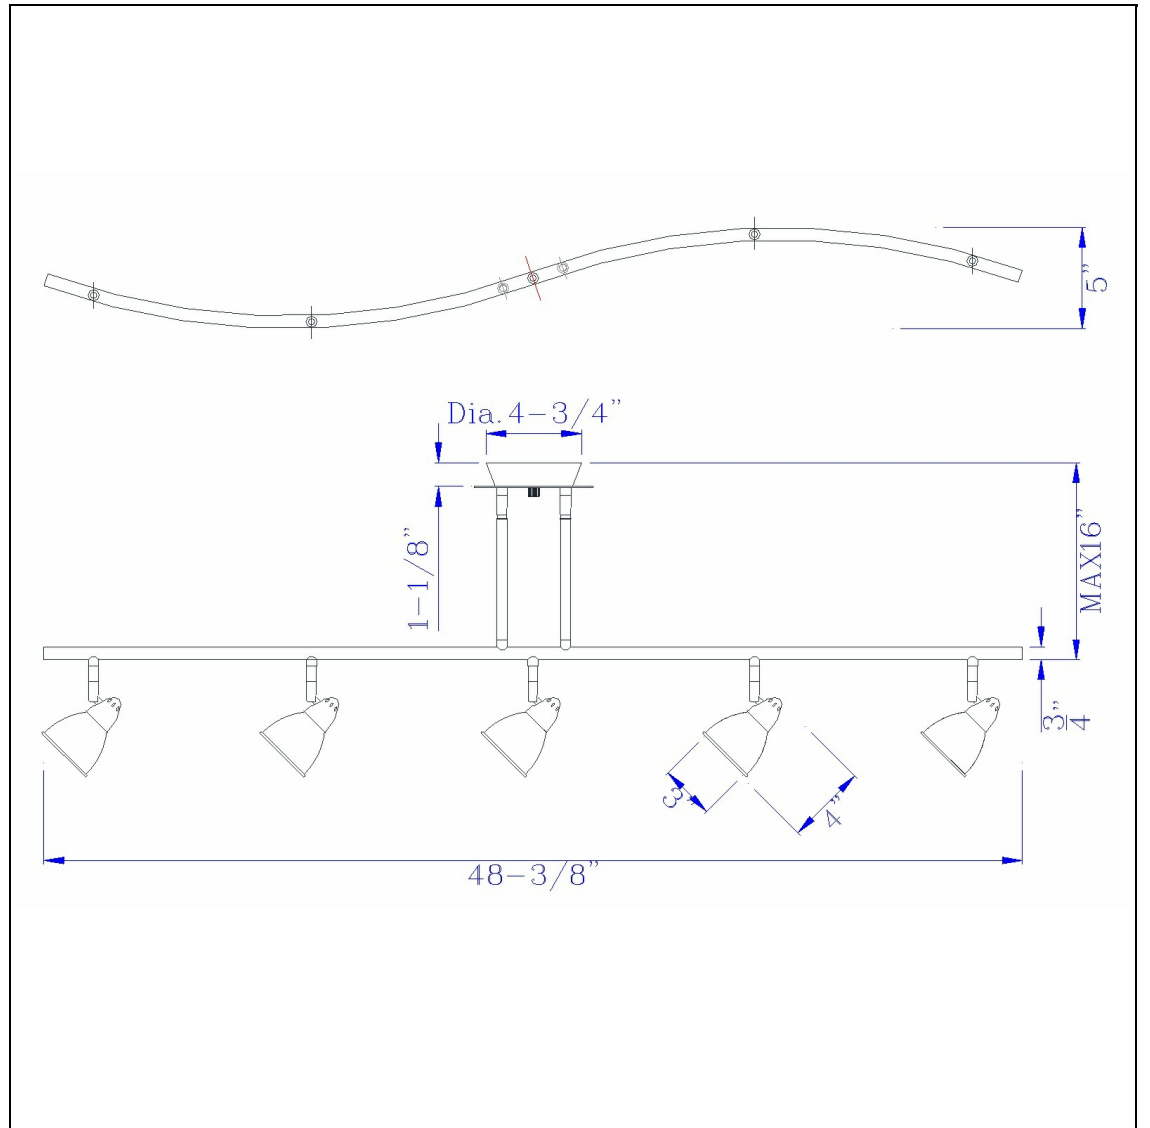

Product No. **SL-954-5-BS-CBS**

Description

5 Light Orbit Light, 120V, GU-10, 50W, Fixture Body Only
Durable Metal Construction
Ships in One Carton
Bulbs Included
Universal Joint for Flat or Slope Ceiling
Pair of 4" and 8" Rods Included
Pair of 4" and 8" Rods Included
7.25-19.25" Inch Adjustable Metal Serpentine
Five Light Ceiling Fixture

Technical Specifications

| | | | |
|-------------------------|---------------|----------------------------|----------------------|
| UPC | 020193067284 | Carton 1 Dimensions | 0.00 x 13.10 x 13.10 |
| Wattage | 50WX5 | Carton 2 Dimensions | 0.00 x 0.00 x 13.10 |
| CRI | N/A | Package Dimensions | L: 13.10 W: 13.10 |
| Lumen | N/A | | |
| Switch Type | Hardwired | | |
| Bulb Base | GU-10 | | |
| Number of Lights | 5 | | |
| Color | Brushed Steel | | |
| Base Color | Brushed Steel | | |