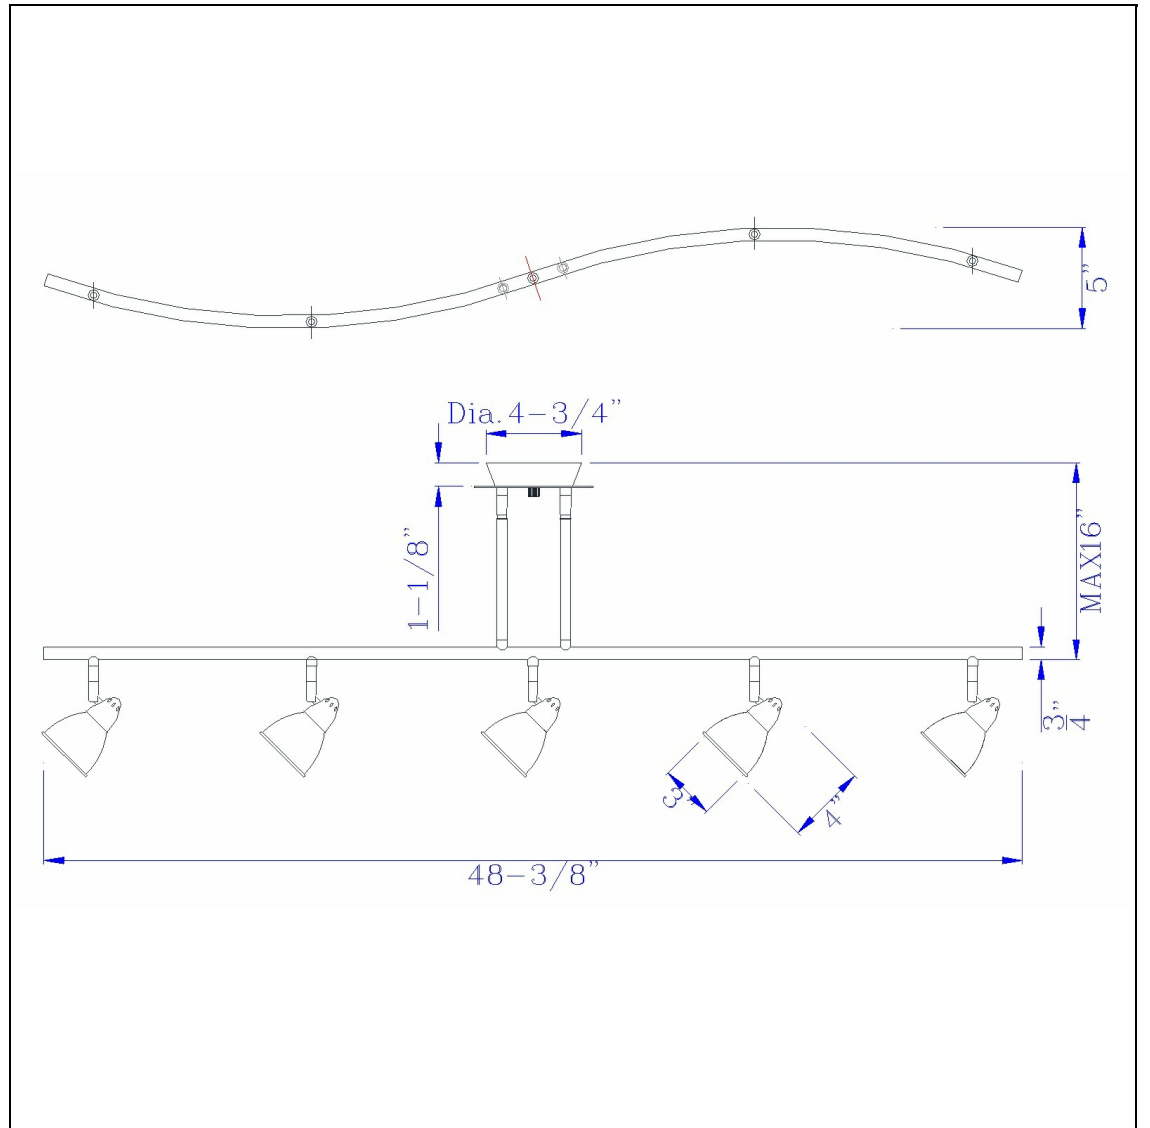

Product No. **SL-954-5-BS-CDB**

Description

5 Light Orbit Light, 120V, GU-10, 50W, Fixture Body Only
Durable Metal Construction
Ships in One Carton
Bulbs Included
Universal Joint for Flat or Slope Ceiling
Pair of 4" and 8" Rods Included
Pair of 4" and 8" Rods Included
7.25-19.25" Inch Adjustable Metal Serpentine
Five Light Ceiling Fixture

Technical Specifications

| | | | |
|-------------------------|---------------|----------------------------|----------------------|
| UPC | 020193067284 | Carton 1 Dimensions | 0.00 x 13.10 x 13.10 |
| Wattage | 50WX5 | Carton 2 Dimensions | 0.00 x 0.00 x 13.10 |
| CRI | N/A | Package Dimensions | L: 13.10 W: 13.10 |
| Lumen | N/A | | |
| Switch Type | Hardwired | | |
| Bulb Base | GU-10 | | |
| Number of Lights | 5 | | |
| Color | Brushed Steel | | |
| Base Color | Brushed Steel | | |