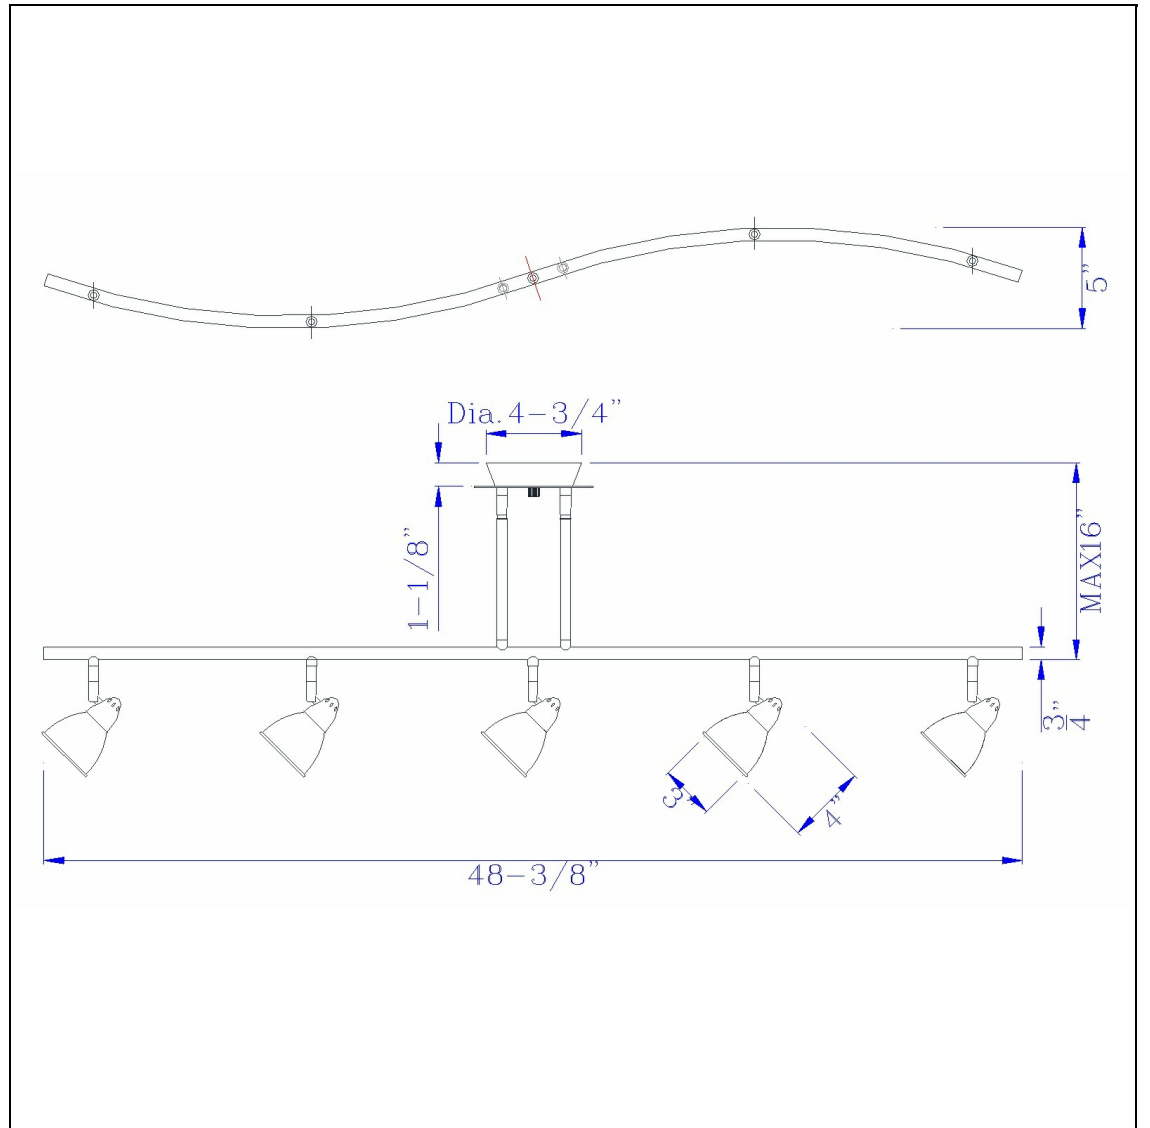

Product No. **SL-954-5-BS-CRU**

Description

5 Light Orbit Light, 120V, GU-10, 50W, Fixture Body Only  
Durable Metal Construction  
Ships in One Carton  
Bulbs Included  
Universal Joint for Flat or Slope Ceiling  
Pair of 4" and 8" Rods Included  
Pair of 4" and 8" Rods Included  
7.25-19.25" Inch Adjustable Metal Serpentine  
Five Light Ceiling Fixture

Technical Specifications

|                         |               |                            |                      |
|-------------------------|---------------|----------------------------|----------------------|
| <b>UPC</b>              | 020193067284  | <b>Carton 1 Dimensions</b> | 0.00 x 13.10 x 13.10 |
| <b>Wattage</b>          | 50WX5         | <b>Carton 2 Dimensions</b> | 0.00 x 0.00 x 13.10  |
| <b>CRI</b>              | N/A           | <b>Package Dimensions</b>  | L: 13.10 W: 13.10    |
| <b>Lumen</b>            | N/A           |                            |                      |
| <b>Switch Type</b>      | Hardwired     |                            |                      |
| <b>Bulb Base</b>        | GU-10         |                            |                      |
| <b>Number of Lights</b> | 5             |                            |                      |
| <b>Color</b>            | Brushed Steel |                            |                      |
| <b>Base Color</b>       | Brushed Steel |                            |                      |