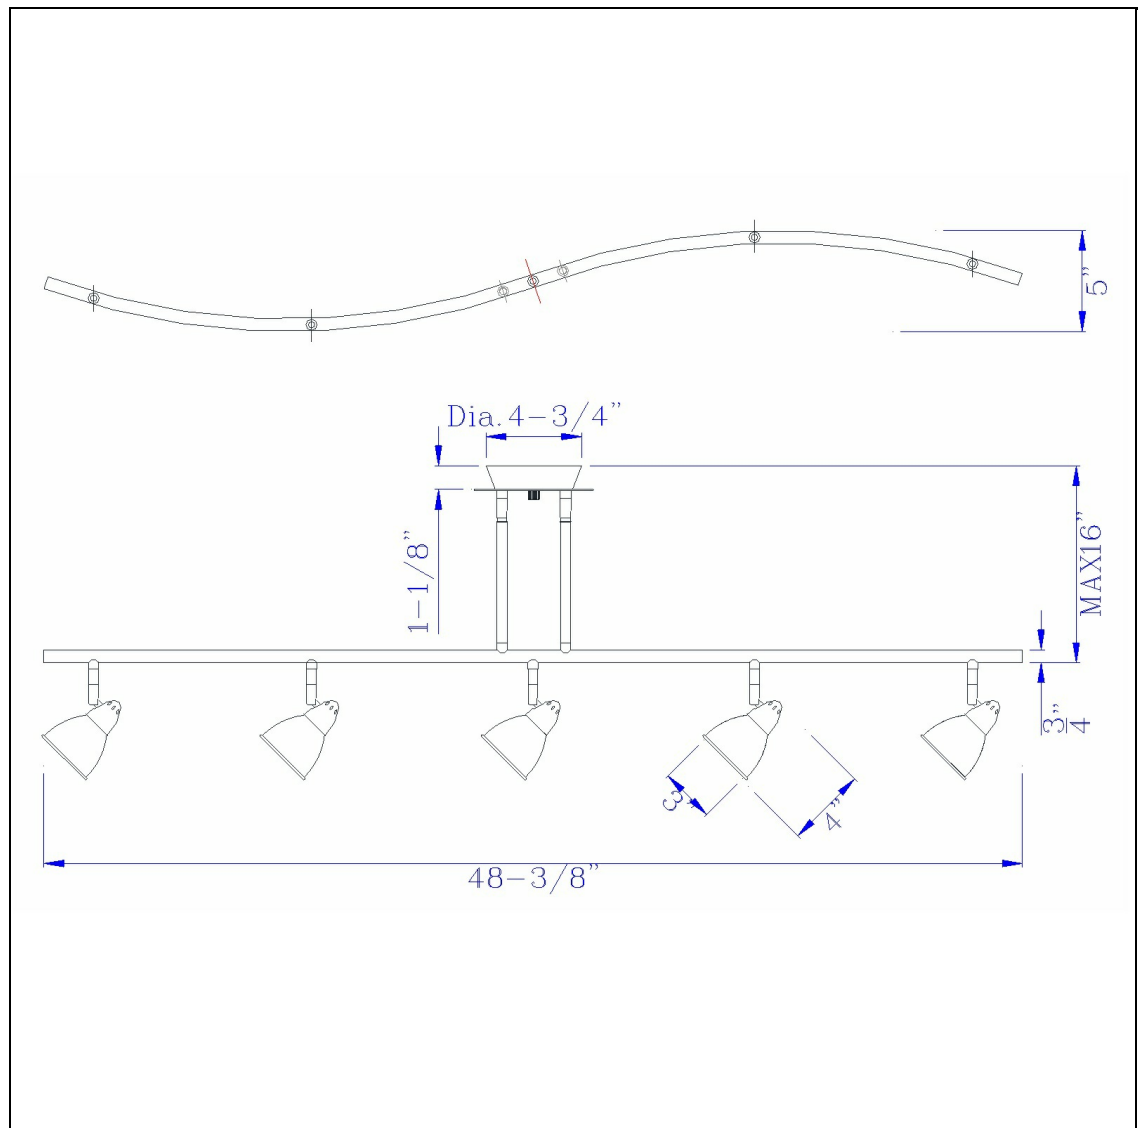

Product No. **SL-954-5-BS-CWH**

Description

5 Light Orbit Light, 120V, GU-10, 50W, Fixture Body Only  
Durable Metal Construction  
Ships in One Carton  
Bulbs Included  
Universal Joint for Flat or Slope Ceiling  
Pair of 4" and 8" Rods Included  
Pair of 4" and 8" Rods Included  
7.25-19.25" Inch Adjustable Metal Serpentine  
Five Light Ceiling Fixture

Technical Specifications

<b>UPC</b>	020193067284	<b>Carton 1 Dimensions</b>	0.00 x 13.10 x 13.10
<b>Wattage</b>	50WX5	<b>Carton 2 Dimensions</b>	0.00 x 0.00 x 13.10
<b>CRI</b>	N/A	<b>Package Dimensions</b>	L: 13.10 W: 13.10
<b>Lumen</b>	N/A		
<b>Switch Type</b>	Hardwired		
<b>Bulb Base</b>	GU-10		
<b>Number of Lights</b>	5		
<b>Color</b>	Brushed Steel		
<b>Base Color</b>	Brushed Steel		