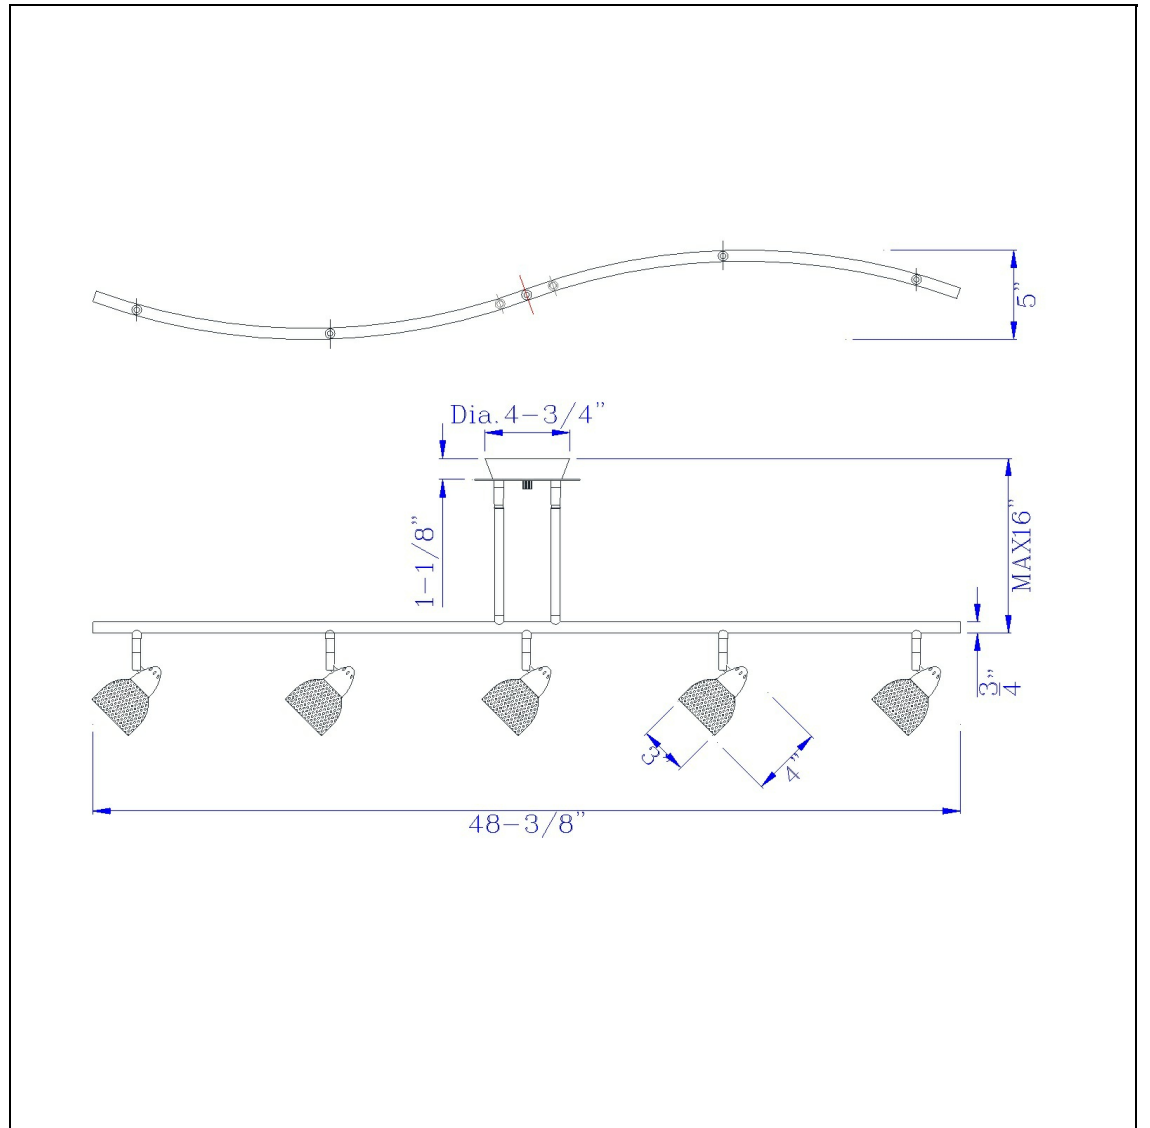

Product No. **SL-954-5-BS-MBK**

Description

5 Light Orbit Light, 120V, GU-10, 50W, Fixture Body Only
Durable Metal Construction
Ships in One Carton
Bulbs Included
Universal Joint for Flat or Slope Ceiling
Pair of 4" and 8" Rods Included
Pair of 4" and 8" Rods Included
7.25-19.25" Inch Adjustable Metal Serpentine
Five Light Ceiling Fixture

Technical Specifications

UPC	020193067284
Wattage	50WX5
CRI	N/A
Lumen	N/A
Switch Type	Hardwired
Bulb Base	GU-10
Number of Lights	5
Color	Brushed Steel
Base Color	Brushed Steel

Carton 1 Dimensions	0.00 x 13.10 x 13.10
Carton 2 Dimensions	0.00 x 0.00 x 13.10
Package Dimensions	L: 13.10 W: 13.10