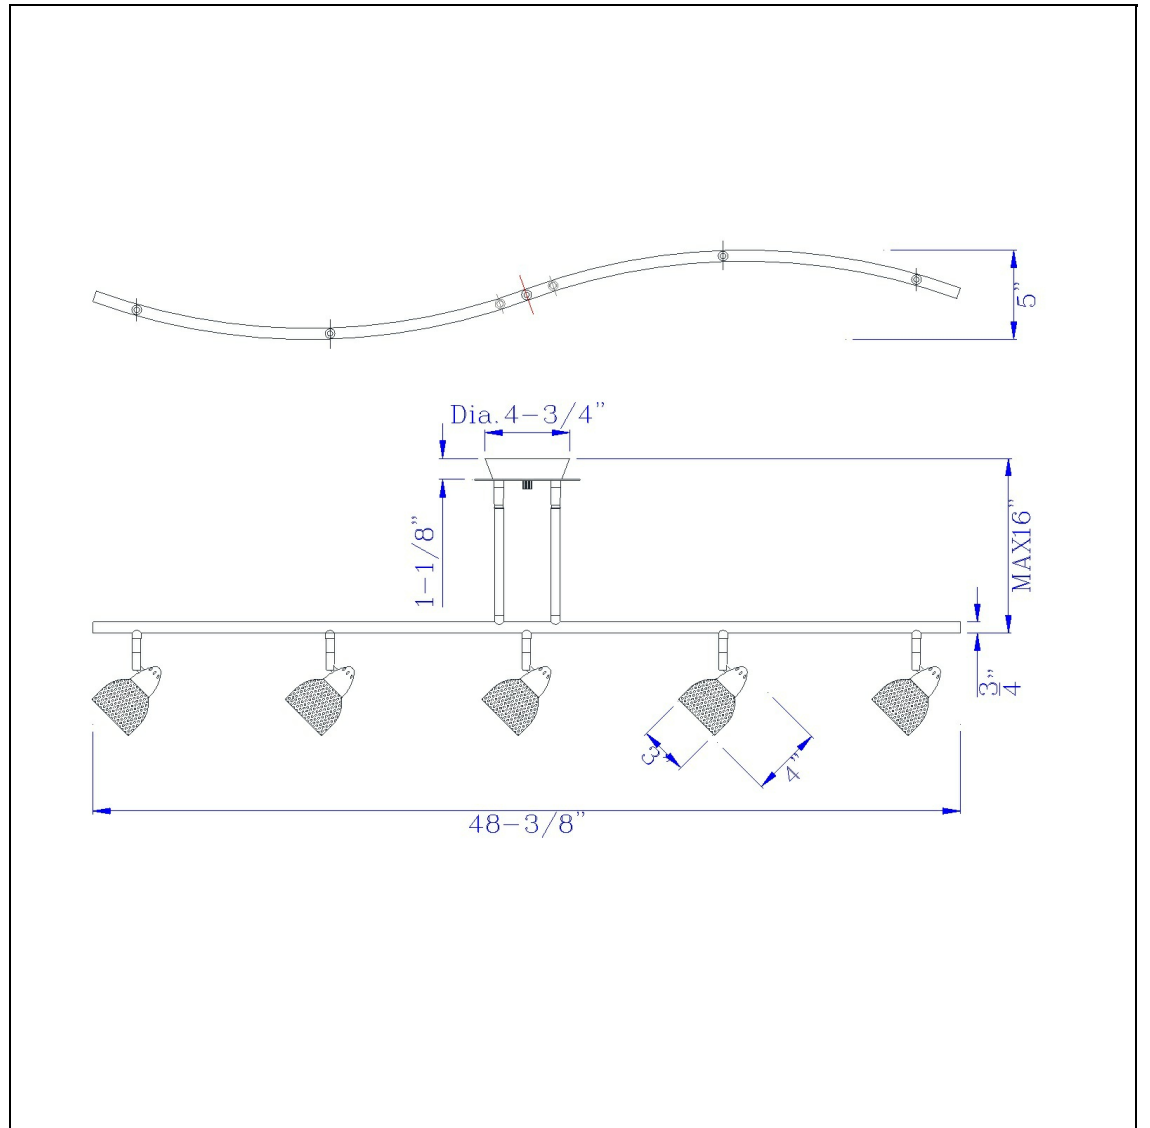

Product No. **SL-954-5-BS-MBS**

Description

5 Light Orbit Light, 120V, GU-10, 50W, Fixture Body Only  
Durable Metal Construction  
Ships in One Carton  
Bulbs Included  
Universal Joint for Flat or Slope Ceiling  
Pair of 4" and 8" Rods Included  
Pair of 4" and 8" Rods Included  
7.25-19.25" Inch Adjustable Metal Serpentine  
Five Light Ceiling Fixture

Technical Specifications

<b>UPC</b>	020193067284	<b>Carton 1 Dimensions</b>	0.00 x 13.10 x 13.10
<b>Wattage</b>	50WX5	<b>Carton 2 Dimensions</b>	0.00 x 0.00 x 13.10
<b>CRI</b>	N/A	<b>Package Dimensions</b>	L: 13.10 W: 13.10
<b>Lumen</b>	N/A		
<b>Switch Type</b>	Hardwired		
<b>Bulb Base</b>	GU-10		
<b>Number of Lights</b>	5		
<b>Color</b>	Brushed Steel		
<b>Base Color</b>	Brushed Steel		