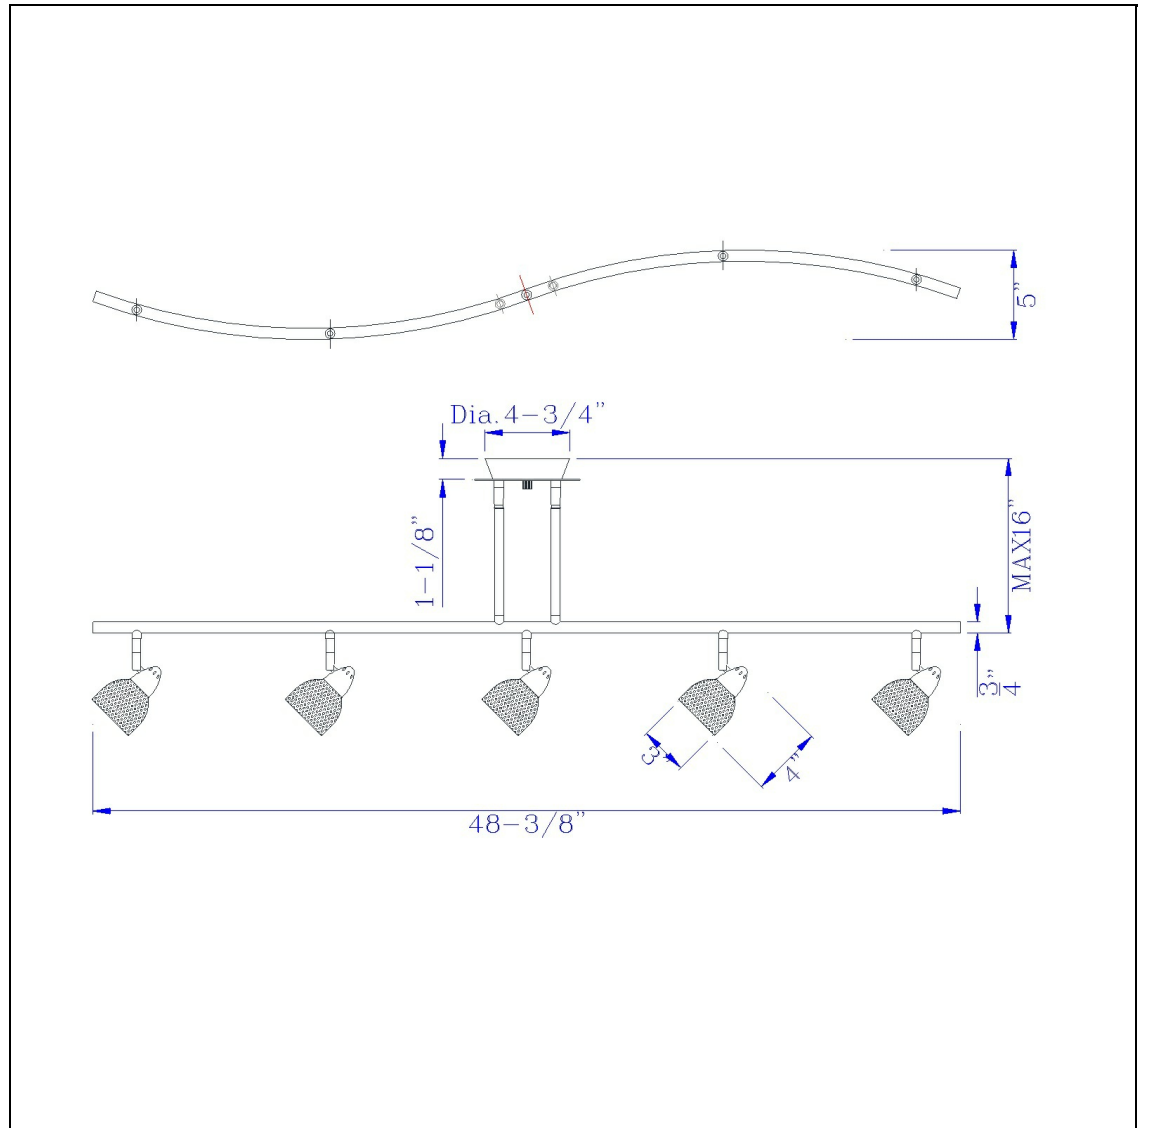

Product No. **SL-954-5-BS-MDB**

Description

5 Light Orbit Light, 120V, GU-10, 50W, Fixture Body Only
Durable Metal Construction
Ships in One Carton
Bulbs Included
Universal Joint for Flat or Slope Ceiling
Pair of 4" and 8" Rods Included
Pair of 4" and 8" Rods Included
7.25-19.25" Inch Adjustable Metal Serpentine
Five Light Ceiling Fixture

Technical Specifications

UPC	020193067284	Carton 1 Dimensions	0.00 x 13.10 x 13.10
Wattage	50WX5	Carton 2 Dimensions	0.00 x 0.00 x 13.10
CRI	N/A	Package Dimensions	L: 13.10 W: 13.10
Lumen	N/A		
Switch Type	Hardwired		
Bulb Base	GU-10		
Number of Lights	5		
Color	Brushed Steel		
Base Color	Brushed Steel		