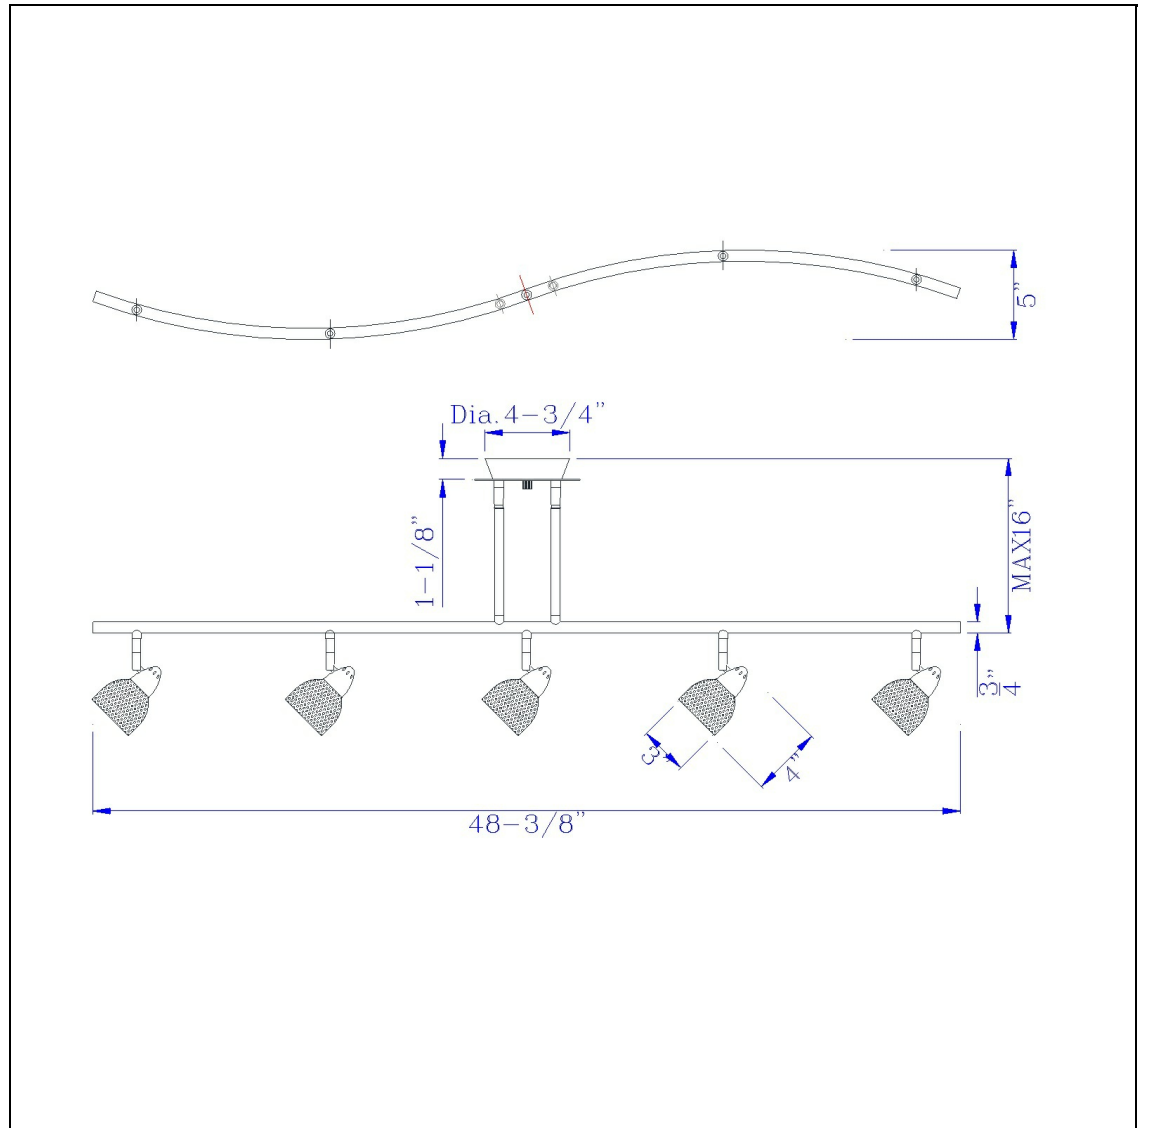

Product No. **SL-954-5-BS-MRU**

Description

5 Light Orbit Light, 120V, GU-10, 50W, Fixture Body Only
Durable Metal Construction
Ships in One Carton
Bulbs Included
Universal Joint for Flat or Slope Ceiling
Pair of 4" and 8" Rods Included
Pair of 4" and 8" Rods Included
7.25-19.25" Inch Adjustable Metal Serpentine
Five Light Ceiling Fixture

Technical Specifications

UPC	020193067284	Carton 1 Dimensions	0.00 x 13.10 x 13.10
Wattage	50WX5	Carton 2 Dimensions	0.00 x 0.00 x 13.10
CRI	N/A	Package Dimensions	L: 13.10 W: 13.10
Lumen	N/A		
Switch Type	Hardwired		
Bulb Base	GU-10		
Number of Lights	5		
Color	Brushed Steel		
Base Color	Brushed Steel		