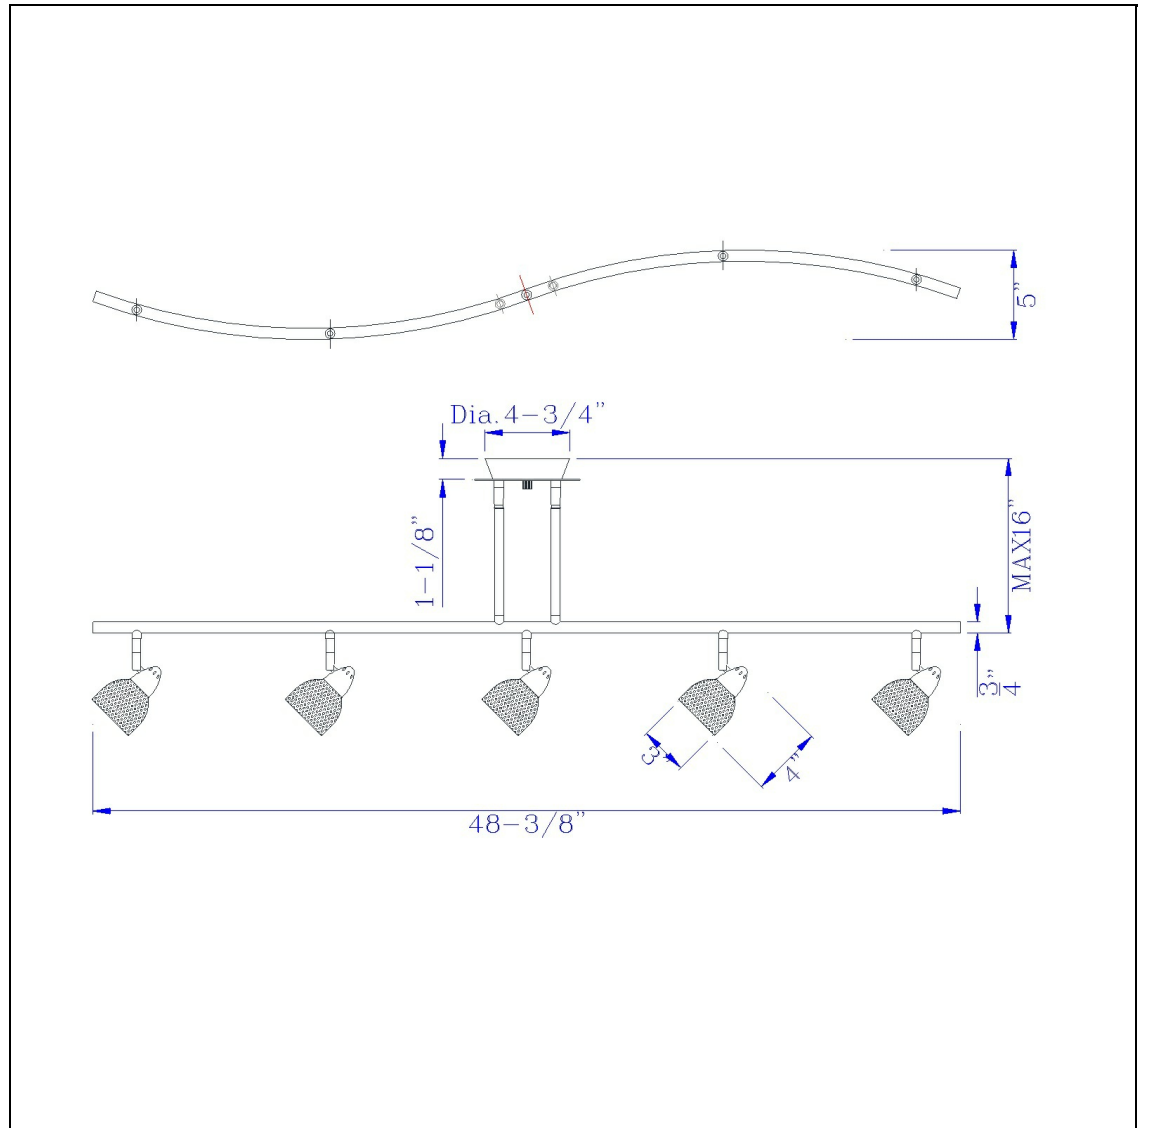

Product No. **SL-954-5-BS-MWH**

Description

5 Light Orbit Light, 120V, GU-10, 50W, Fixture Body Only  
Durable Metal Construction  
Ships in One Carton  
Bulbs Included  
Universal Joint for Flat or Slope Ceiling  
Pair of 4" and 8" Rods Included  
Pair of 4" and 8" Rods Included  
7.25-19.25" Inch Adjustable Metal Serpentine  
Five Light Ceiling Fixture

Technical Specifications

<b>UPC</b>	020193067284	<b>Carton 1 Dimensions</b>	0.00 x 13.10 x 13.10
<b>Wattage</b>	50WX5	<b>Carton 2 Dimensions</b>	0.00 x 0.00 x 13.10
<b>CRI</b>	N/A	<b>Package Dimensions</b>	L: 13.10 W: 13.10
<b>Lumen</b>	N/A		
<b>Switch Type</b>	Hardwired		
<b>Bulb Base</b>	GU-10		
<b>Number of Lights</b>	5		
<b>Color</b>	Brushed Steel		
<b>Base Color</b>	Brushed Steel		