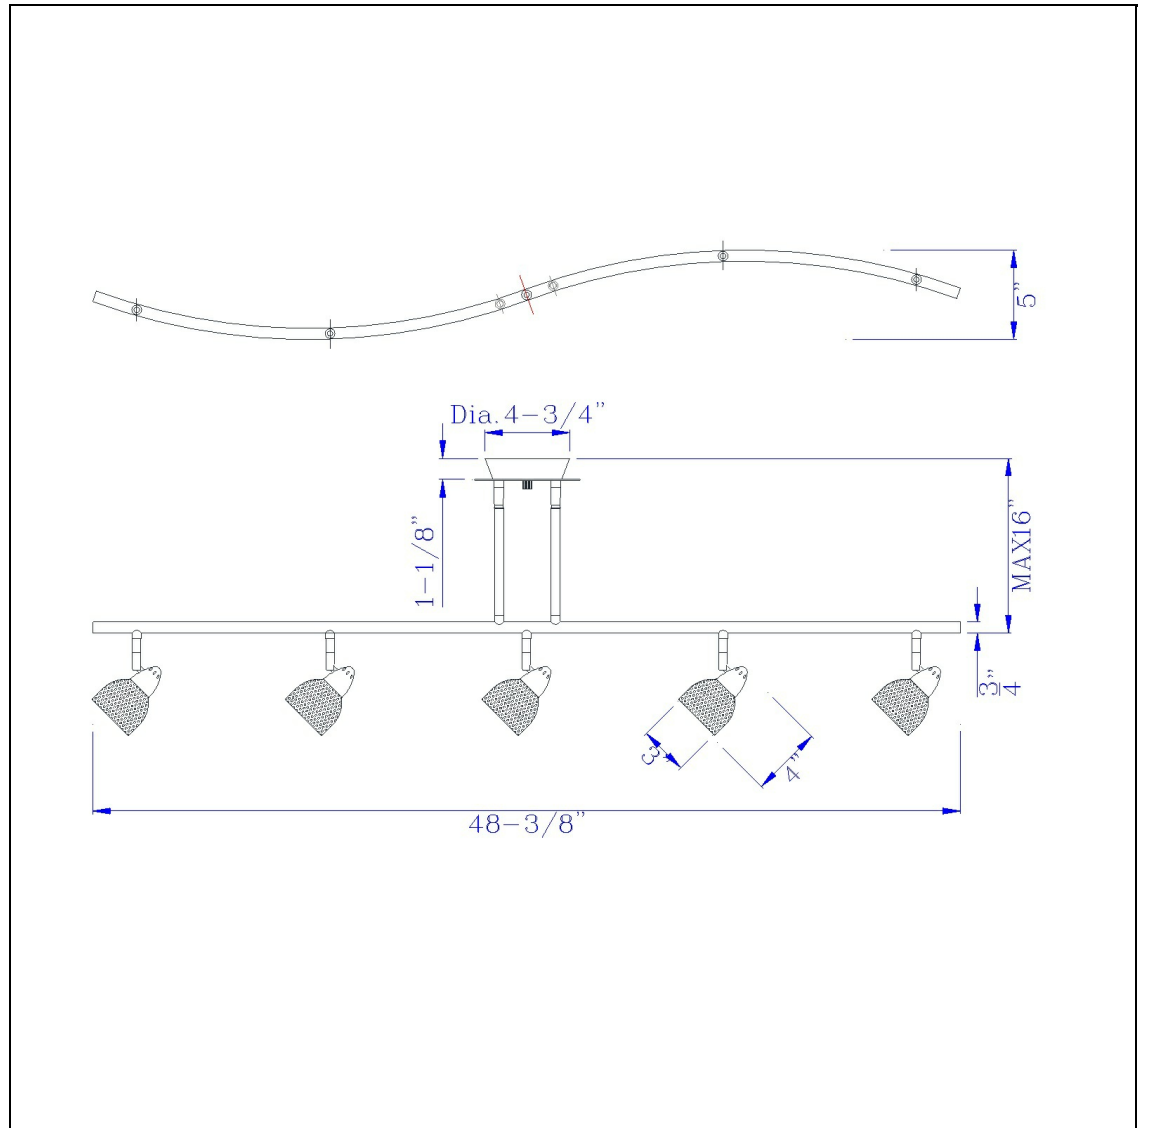

Product No. **SL-954-5-BS-MWH**

Description

5 Light Orbit Light, 120V, GU-10, 50W, Fixture Body Only
Durable Metal Construction
Ships in One Carton
Bulbs Included
Universal Joint for Flat or Slope Ceiling
Pair of 4" and 8" Rods Included
Pair of 4" and 8" Rods Included
7.25-19.25" Inch Adjustable Metal Serpentine
Five Light Ceiling Fixture

Technical Specifications

UPC	020193067284	Carton 1 Dimensions	0.00 x 13.10 x 13.10
Wattage	50WX5	Carton 2 Dimensions	0.00 x 0.00 x 13.10
CRI	N/A	Package Dimensions	L: 13.10 W: 13.10
Lumen	N/A		
Switch Type	Hardwired		
Bulb Base	GU-10		
Number of Lights	5		
Color	Brushed Steel		
Base Color	Brushed Steel		