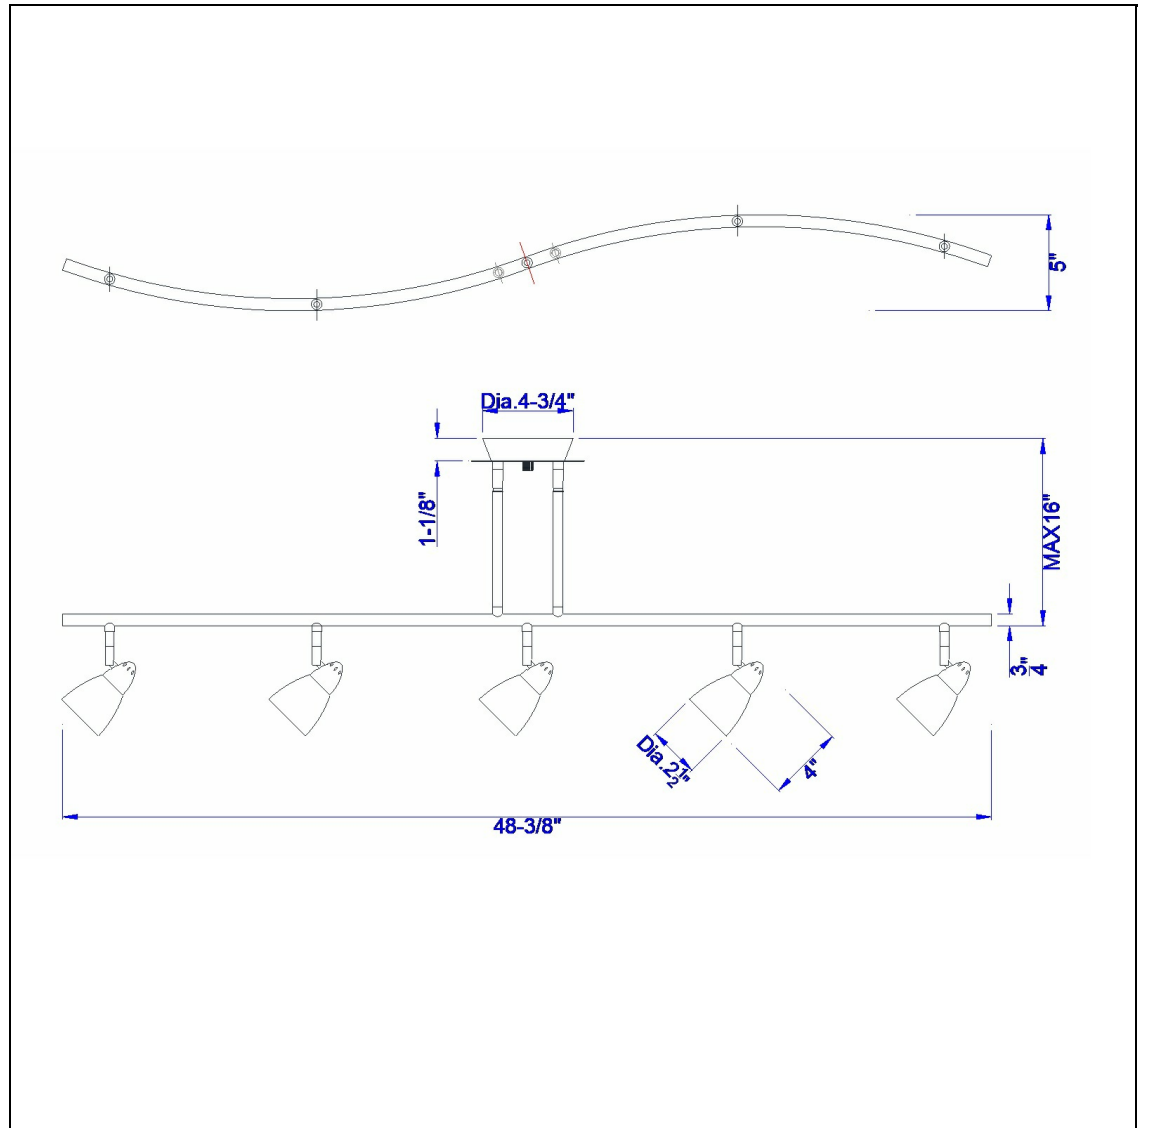

Product No. **SL-954-5-BS-RDS**

Description

5 Light Orbit Light, 120V, GU-10, 50W, Fixture Body Only
Durable Metal Construction
Ships in One Carton
Bulbs Included
Universal Joint for Flat or Slope Ceiling
Pair of 4" and 8" Rods Included
Pair of 4" and 8" Rods Included
7.25-19.25" Inch Adjustable Metal Serpentine
Five Light Ceiling Fixture

Technical Specifications

UPC	020193067284	Carton 1 Dimensions	0.00 x 13.10 x 13.10
Wattage	50WX5	Carton 2 Dimensions	0.00 x 0.00 x 13.10
CRI	N/A	Package Dimensions	L: 13.10 W: 13.10
Lumen	N/A		
Switch Type	Hardwired		
Bulb Base	GU-10		
Number of Lights	5		
Color	Brushed Steel		
Base Color	Brushed Steel		