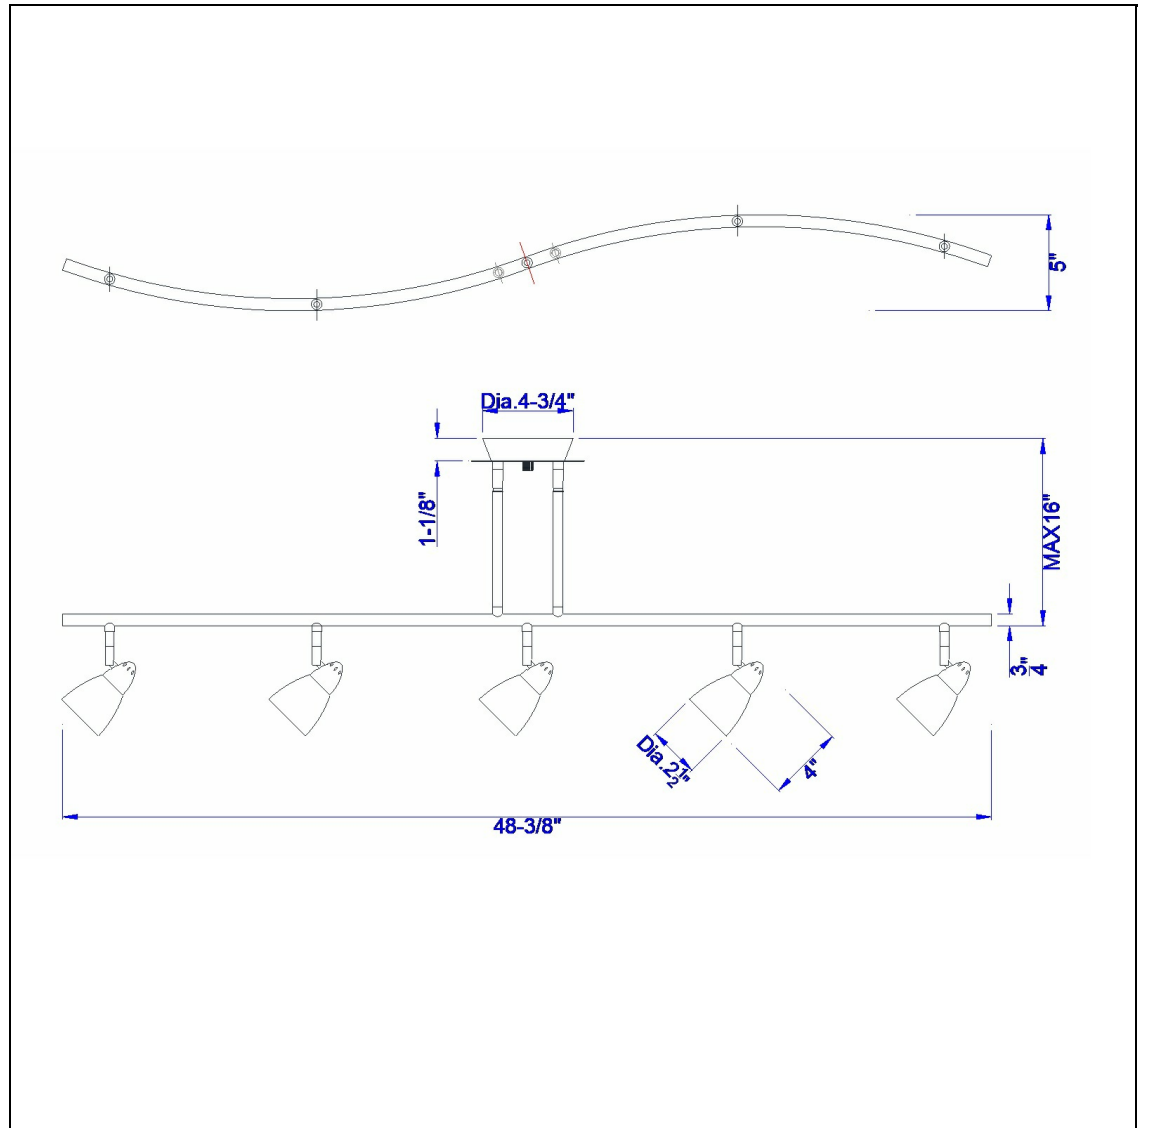

Product No. **SL-954-5-BS-RDS**

Description

5 Light Orbit Light, 120V, GU-10, 50W, Fixture Body Only  
Durable Metal Construction  
Ships in One Carton  
Bulbs Included  
Universal Joint for Flat or Slope Ceiling  
Pair of 4" and 8" Rods Included  
Pair of 4" and 8" Rods Included  
7.25-19.25" Inch Adjustable Metal Serpentine  
Five Light Ceiling Fixture

Technical Specifications

<b>UPC</b>	020193067284	<b>Carton 1 Dimensions</b>	0.00 x 13.10 x 13.10
<b>Wattage</b>	50WX5	<b>Carton 2 Dimensions</b>	0.00 x 0.00 x 13.10
<b>CRI</b>	N/A	<b>Package Dimensions</b>	L: 13.10 W: 13.10
<b>Lumen</b>	N/A		
<b>Switch Type</b>	Hardwired		
<b>Bulb Base</b>	GU-10		
<b>Number of Lights</b>	5		
<b>Color</b>	Brushed Steel		
<b>Base Color</b>	Brushed Steel		