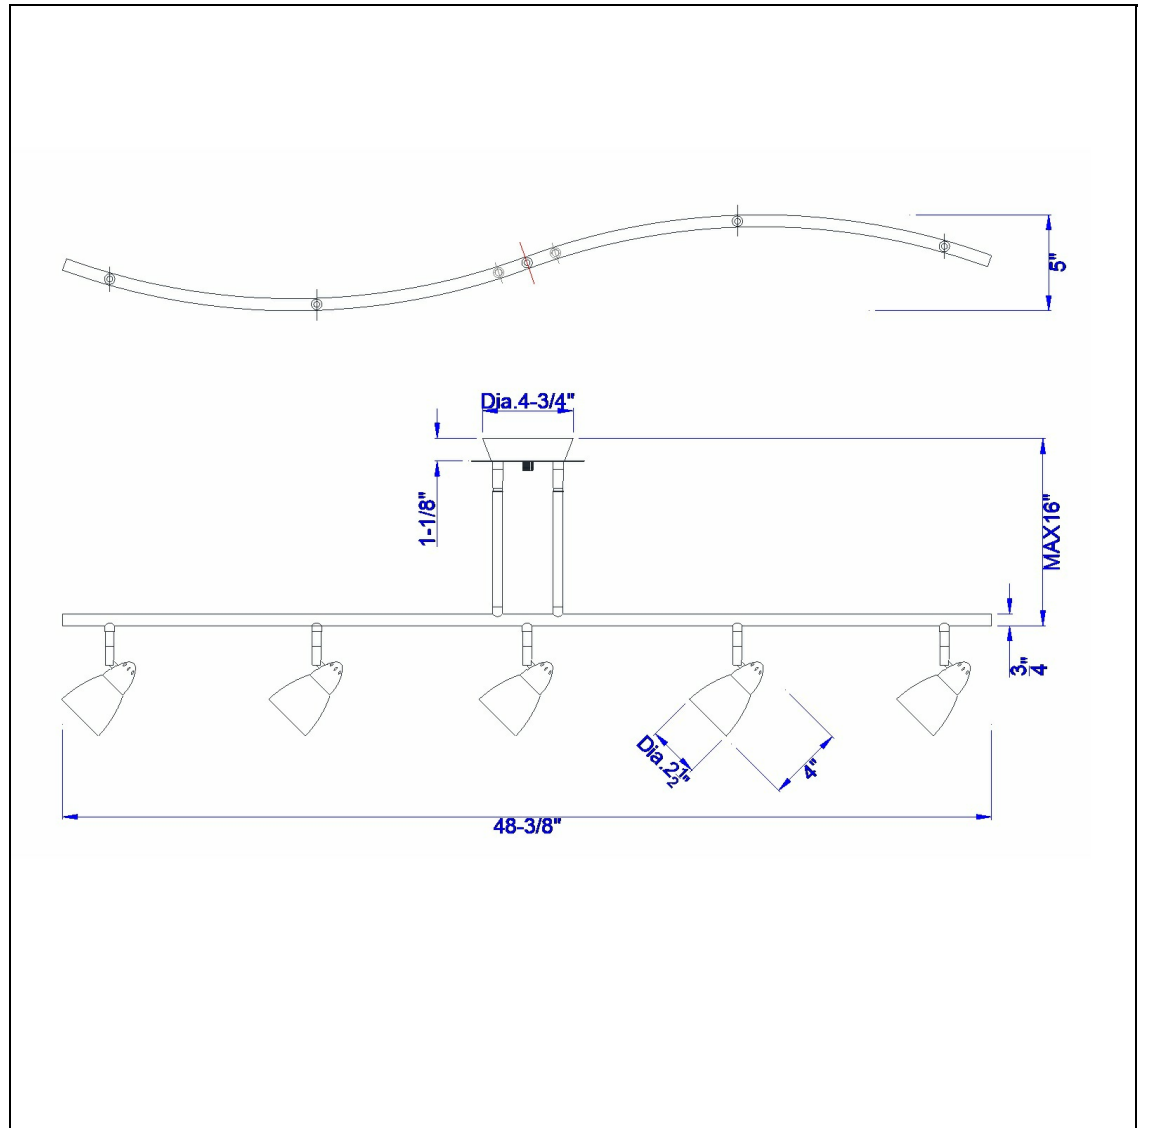

Product No. **SL-954-5-BS-WH**

Description

5 Light Orbit Light, 120V, GU-10, 50W, Fixture Body Only
Durable Metal Construction
Ships in One Carton
Bulbs Included
Universal Joint for Flat or Slope Ceiling
Pair of 4" and 8" Rods Included
Pair of 4" and 8" Rods Included
7.25-19.25" Inch Adjustable Metal Serpentine
Five Light Ceiling Fixture

Technical Specifications

| | | | |
|-------------------------|---------------|----------------------------|----------------------|
| UPC | 020193067284 | Carton 1 Dimensions | 0.00 x 13.10 x 13.10 |
| Wattage | 50WX5 | Carton 2 Dimensions | 0.00 x 0.00 x 13.10 |
| CRI | N/A | Package Dimensions | L: 13.10 W: 13.10 |
| Lumen | N/A | | |
| Switch Type | Hardwired | | |
| Bulb Base | GU-10 | | |
| Number of Lights | 5 | | |
| Color | Brushed Steel | | |
| Base Color | Brushed Steel | | |