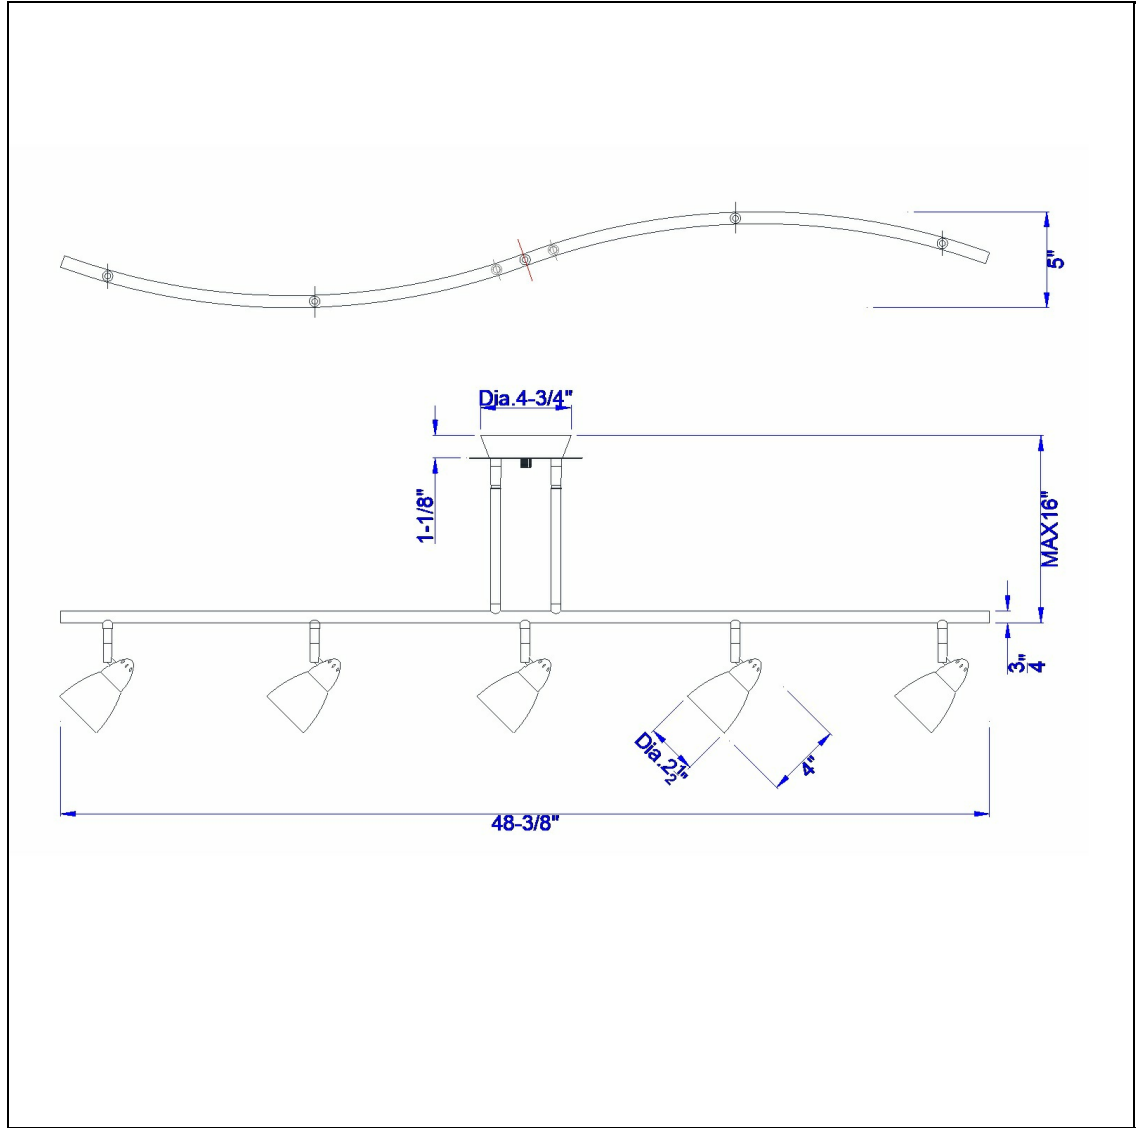

Product No. **SL-954-5-DB-AMS**

Description

5 Light Orbit Light, 120V, GU-10, 50W, Fixture Body Only
Durable Metal Construction
Ships in One Carton
Bulbs Included
Universal Joint for Flat or Slope Ceiling
Pair of 4" and 8" Rods Included
Pair of 4" and 8" Rods Included
7.25-19.25" Inch Adjustable Metal Serpentine
Five Light Ceiling Fixture

Technical Specifications

UPC	020193067284	Carton 1 Dimensions	0.00 x 13.10 x 13.10
Wattage	50WX5	Carton 2 Dimensions	0.00 x 0.00 x 13.10
CRI	N/A	Package Dimensions	L: 13.10 W: 13.10
Lumen	N/A		
Switch Type	Hardwired		
Bulb Base	GU-10		
Number of Lights	5		
Color	Dark Bronze		
Base Color	Dark Bronze		