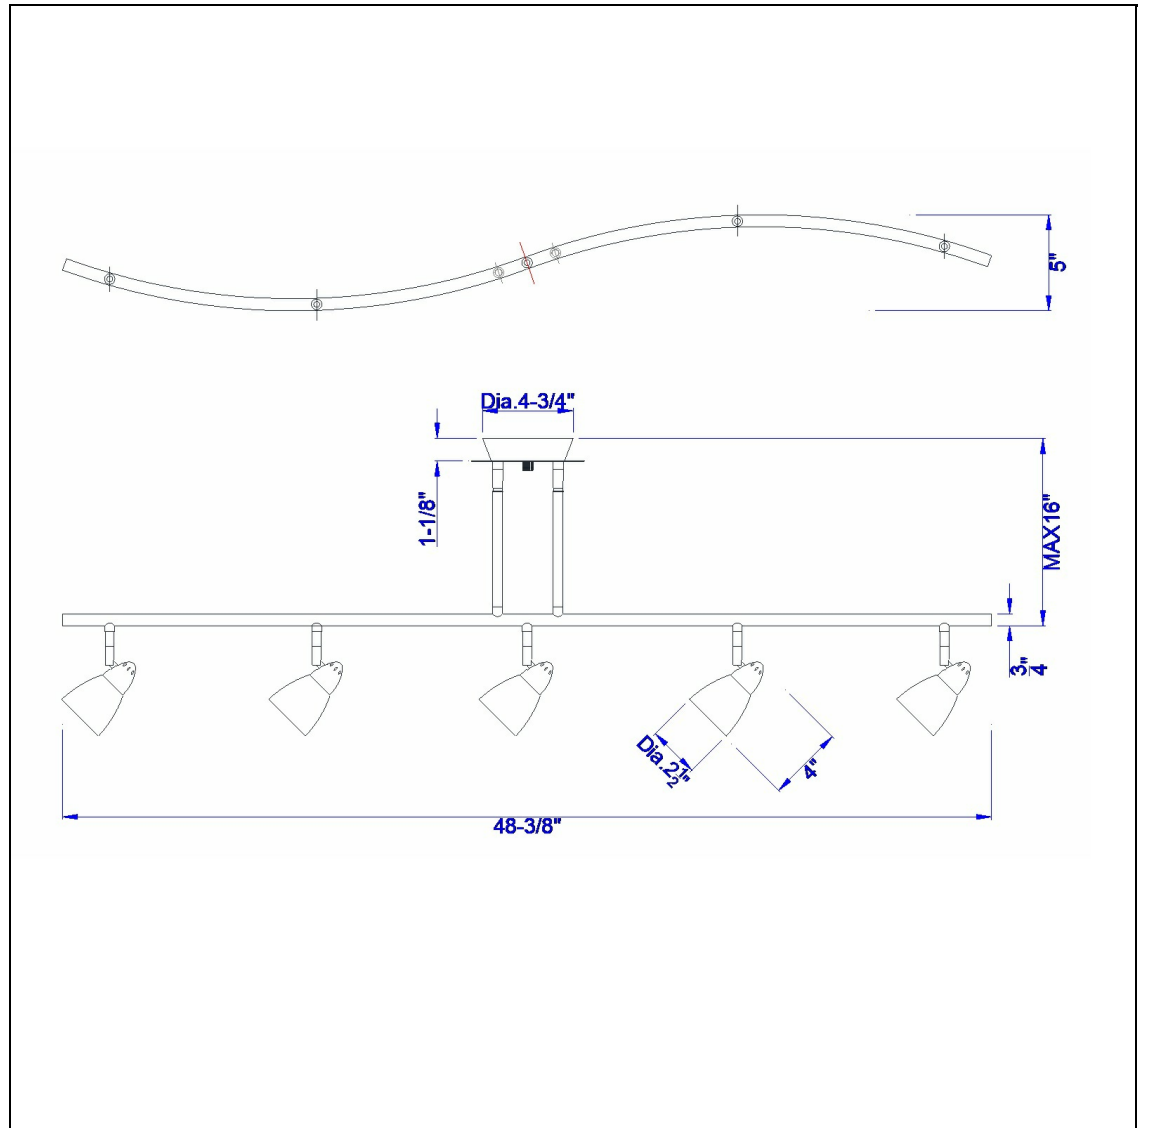

Product No. **SL-954-5-DB-BL**

Description

5 Light Orbit Light, 120V, GU-10, 50W, Fixture Body Only
Durable Metal Construction
Ships in One Carton
Bulbs Included
Universal Joint for Flat or Slope Ceiling
Pair of 4" and 8" Rods Included
Pair of 4" and 8" Rods Included
7.25-19.25" Inch Adjustable Metal Serpentine
Five Light Ceiling Fixture

Technical Specifications

UPC	020193067284	Carton 1 Dimensions	0.00 x 13.10 x 13.10
Wattage	50WX5	Carton 2 Dimensions	0.00 x 0.00 x 13.10
CRI	N/A	Package Dimensions	L: 13.10 W: 13.10
Lumen	N/A		
Switch Type	Hardwired		
Bulb Base	GU-10		
Number of Lights	5		
Color	Dark Bronze		
Base Color	Dark Bronze		