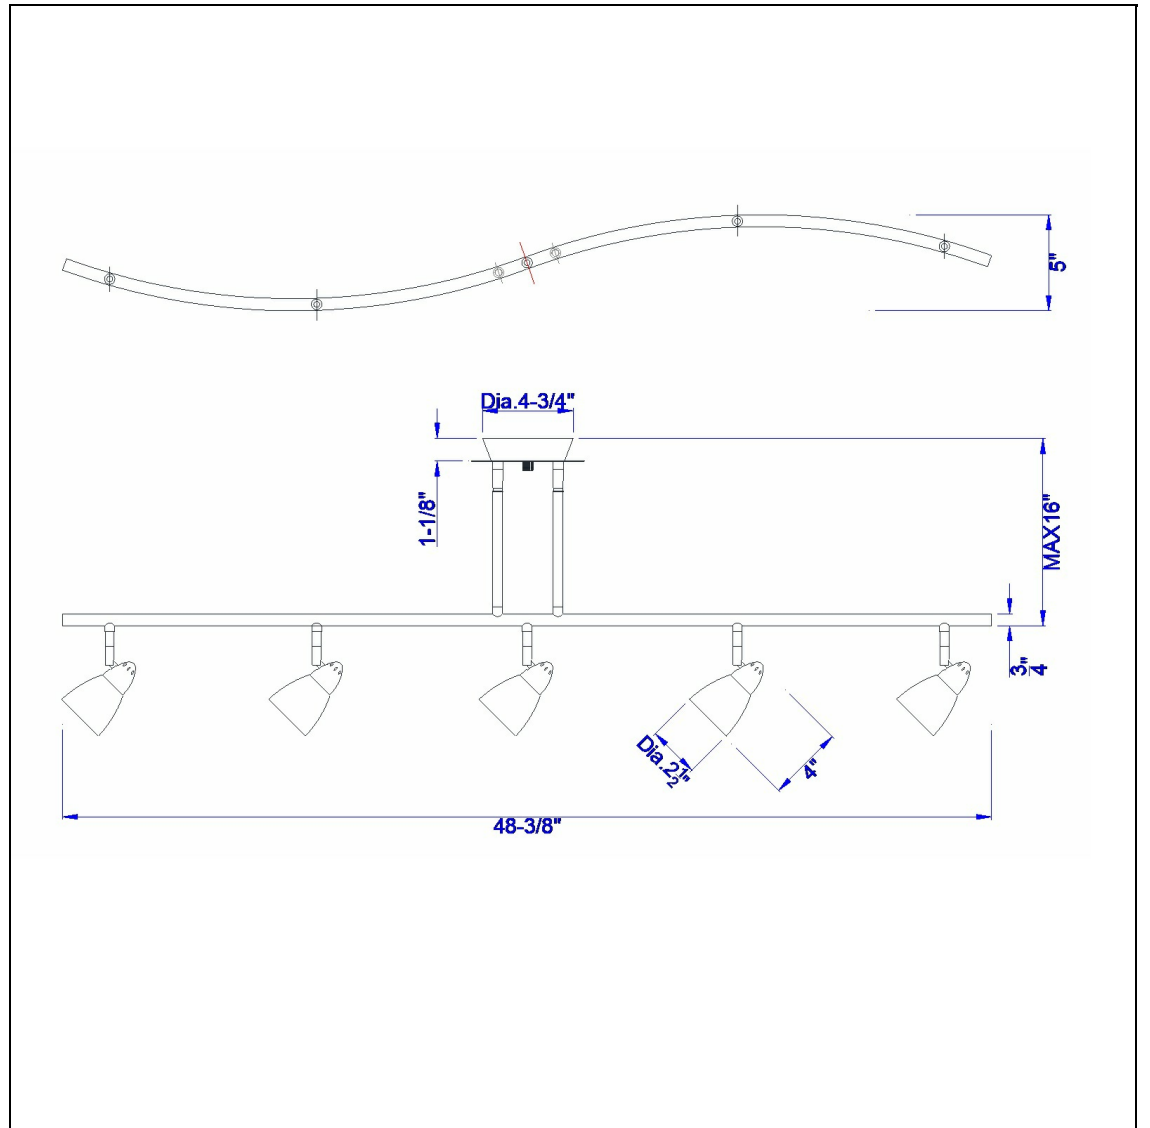

Product No. **SL-954-5-DB-BLS**

Description

5 Light Orbit Light, 120V, GU-10, 50W, Fixture Body Only  
Durable Metal Construction  
Ships in One Carton  
Bulbs Included  
Universal Joint for Flat or Slope Ceiling  
Pair of 4" and 8" Rods Included  
Pair of 4" and 8" Rods Included  
7.25-19.25" Inch Adjustable Metal Serpentine  
Five Light Ceiling Fixture

Technical Specifications

<b>UPC</b>	020193067284	<b>Carton 1 Dimensions</b>	0.00 x 13.10 x 13.10
<b>Wattage</b>	50WX5	<b>Carton 2 Dimensions</b>	0.00 x 0.00 x 13.10
<b>CRI</b>	N/A	<b>Package Dimensions</b>	L: 13.10 W: 13.10
<b>Lumen</b>	N/A		
<b>Switch Type</b>	Hardwired		
<b>Bulb Base</b>	GU-10		
<b>Number of Lights</b>	5		
<b>Color</b>	Dark Bronze		
<b>Base Color</b>	Dark Bronze		