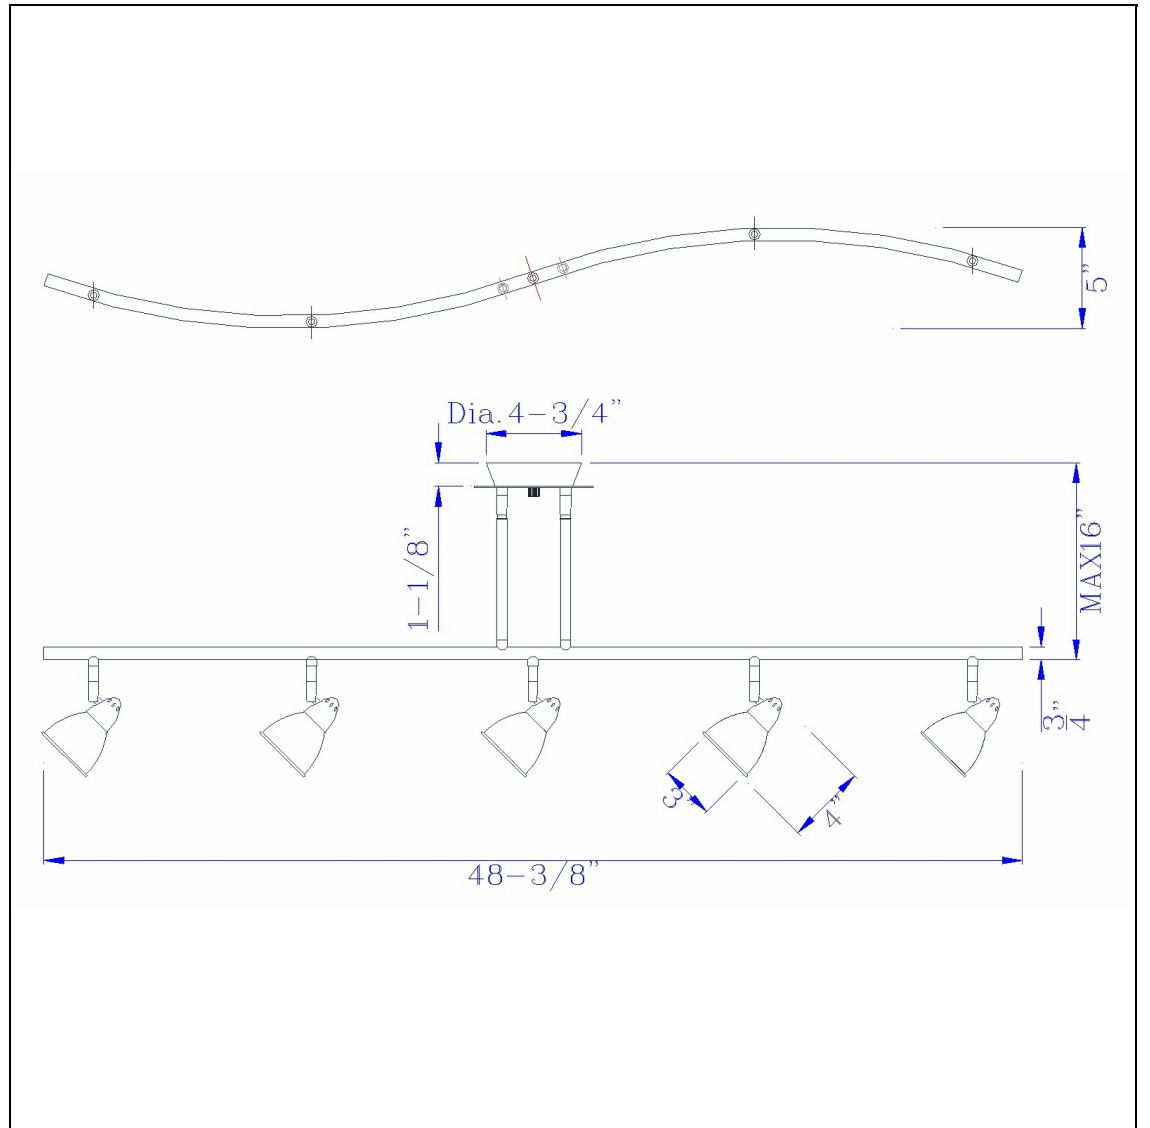

Product No. **SL-954-5-DB-CBS**

Description

5 Light Orbit Light, 120V, GU-10, 50W, Fixture Body Only
Durable Metal Construction
Ships in One Carton
Bulbs Included
Universal Joint for Flat or Slope Ceiling
Pair of 4" and 8" Rods Included
Pair of 4" and 8" Rods Included
7.25-19.25" Inch Adjustable Metal Serpentine
Five Light Ceiling Fixture

Technical Specifications

UPC	020193067284	Carton 1 Dimensions	0.00 x 13.10 x 13.10
Wattage	50WX5	Carton 2 Dimensions	0.00 x 0.00 x 13.10
CRI	N/A	Package Dimensions	L: 13.10 W: 13.10
Lumen	N/A		
Switch Type	Hardwired		
Bulb Base	GU-10		
Number of Lights	5		
Color	Dark Bronze		
Base Color	Dark Bronze		