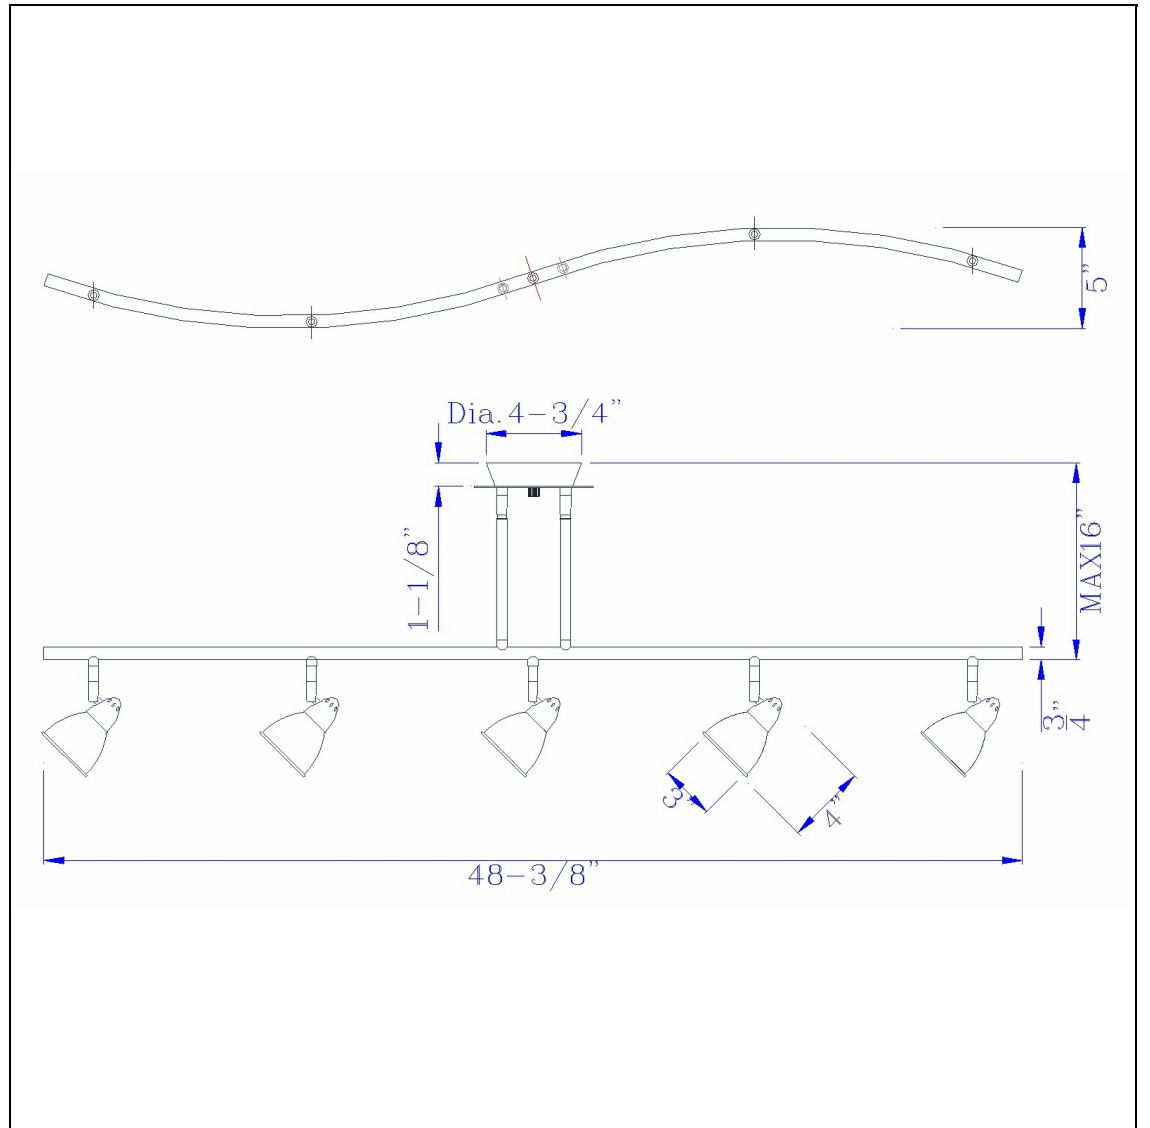

Product No. **SL-954-5-DB-CRU**

Description

5 Light Orbit Light, 120V, GU-10, 50W, Fixture Body Only
Durable Metal Construction
Ships in One Carton
Bulbs Included
Universal Joint for Flat or Slope Ceiling
Pair of 4" and 8" Rods Included
Pair of 4" and 8" Rods Included
7.25-19.25" Inch Adjustable Metal Serpentine
Five Light Ceiling Fixture

Technical Specifications

UPC	020193067284	Carton 1 Dimensions	0.00 x 13.10 x 13.10
Wattage	50WX5	Carton 2 Dimensions	0.00 x 0.00 x 13.10
CRI	N/A	Package Dimensions	L: 13.10 W: 13.10
Lumen	N/A		
Switch Type	Hardwired		
Bulb Base	GU-10		
Number of Lights	5		
Color	Dark Bronze		
Base Color	Dark Bronze		