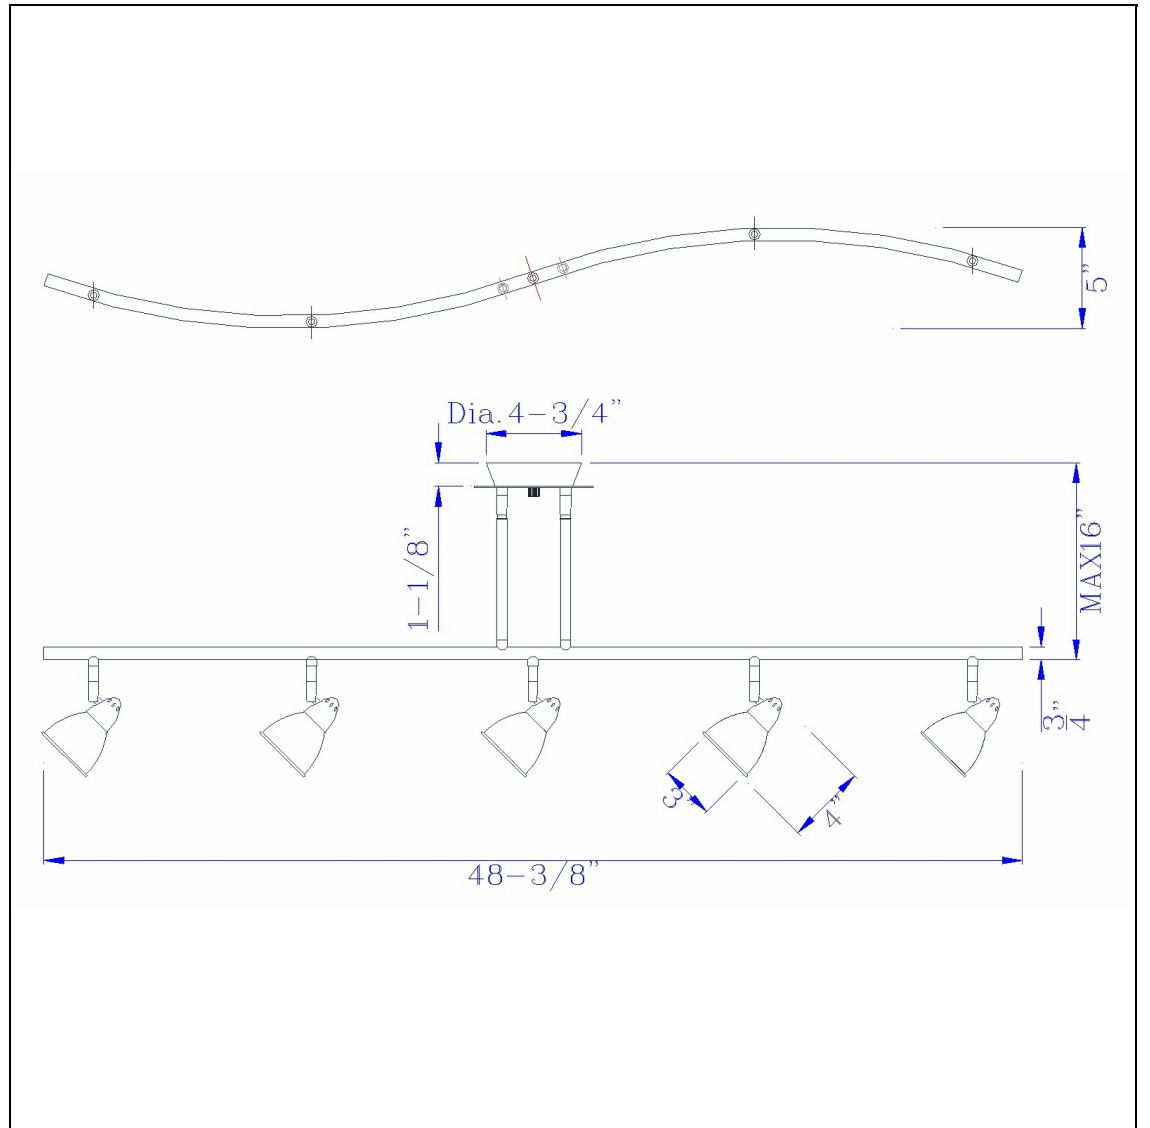

Product No. **SL-954-5-DB-CWH**

Description

5 Light Orbit Light, 120V, GU-10, 50W, Fixture Body Only
Durable Metal Construction
Ships in One Carton
Bulbs Included
Universal Joint for Flat or Slope Ceiling
Pair of 4" and 8" Rods Included
Pair of 4" and 8" Rods Included
7.25-19.25" Inch Adjustable Metal Serpentine
Five Light Ceiling Fixture

Technical Specifications

UPC	020193067284	Carton 1 Dimensions	0.00 x 13.10 x 13.10
Wattage	50WX5	Carton 2 Dimensions	0.00 x 0.00 x 13.10
CRI	N/A	Package Dimensions	L: 13.10 W: 13.10
Lumen	N/A		
Switch Type	Hardwired		
Bulb Base	GU-10		
Number of Lights	5		
Color	Dark Bronze		
Base Color	Dark Bronze		