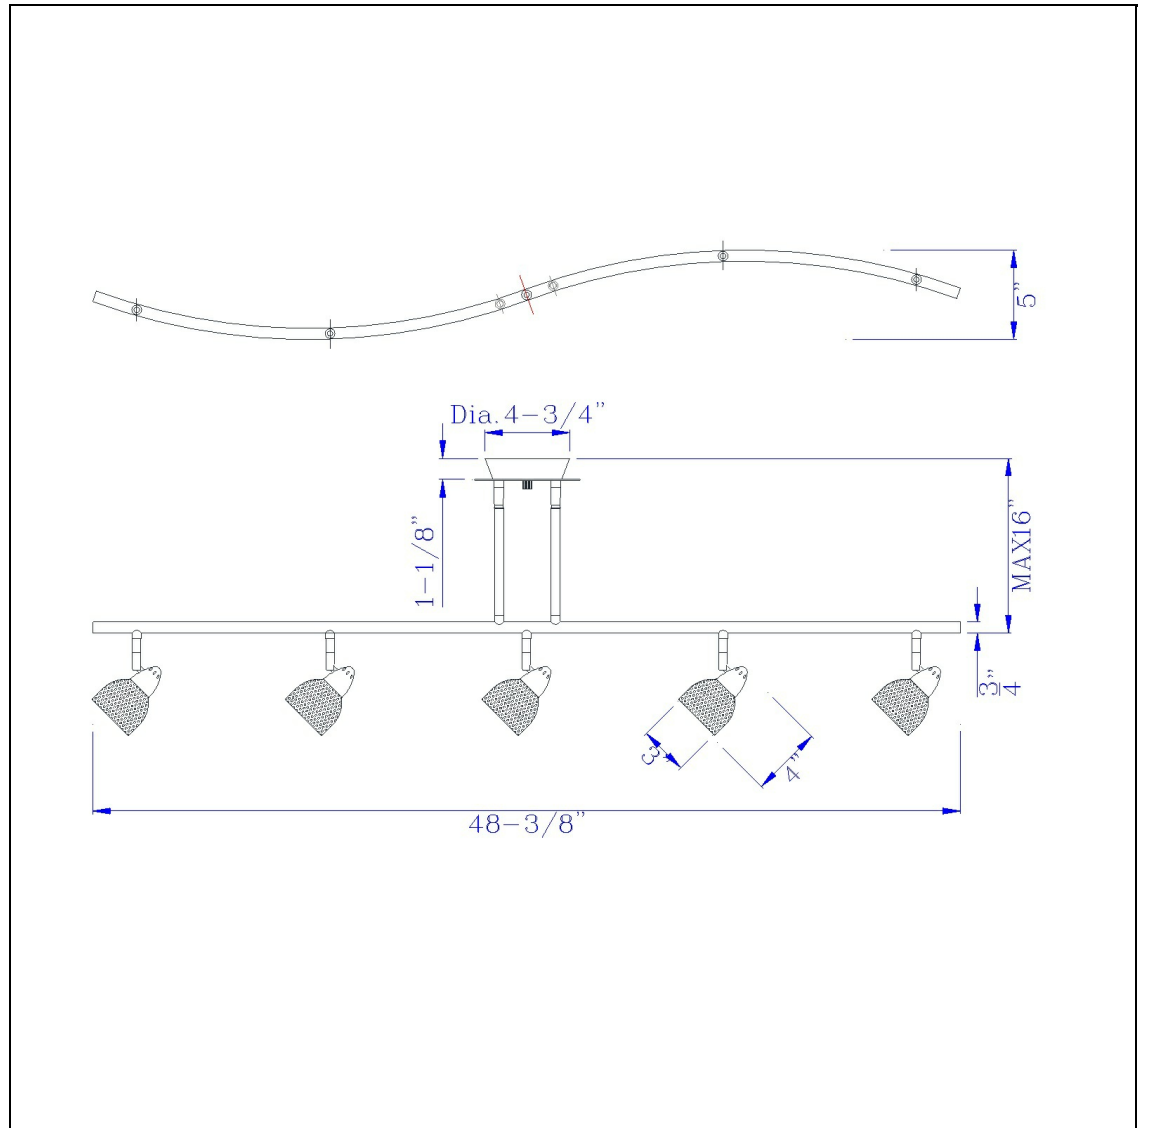

Product No. **SL-954-5-DB-MBK**

Description

5 Light Orbit Light, 120V, GU-10, 50W, Fixture Body Only  
Durable Metal Construction  
Ships in One Carton  
Bulbs Included  
Universal Joint for Flat or Slope Ceiling  
Pair of 4" and 8" Rods Included  
Pair of 4" and 8" Rods Included  
7.25-19.25" Inch Adjustable Metal Serpentine  
Five Light Ceiling Fixture

Technical Specifications

<b>UPC</b>	020193067284	<b>Carton 1 Dimensions</b>	0.00 x 13.10 x 13.10
<b>Wattage</b>	50WX5	<b>Carton 2 Dimensions</b>	0.00 x 0.00 x 13.10
<b>CRI</b>	N/A	<b>Package Dimensions</b>	L: 13.10 W: 13.10
<b>Lumen</b>	N/A		
<b>Switch Type</b>	Hardwired		
<b>Bulb Base</b>	GU-10		
<b>Number of Lights</b>	5		
<b>Color</b>	Dark Bronze		
<b>Base Color</b>	Dark Bronze		